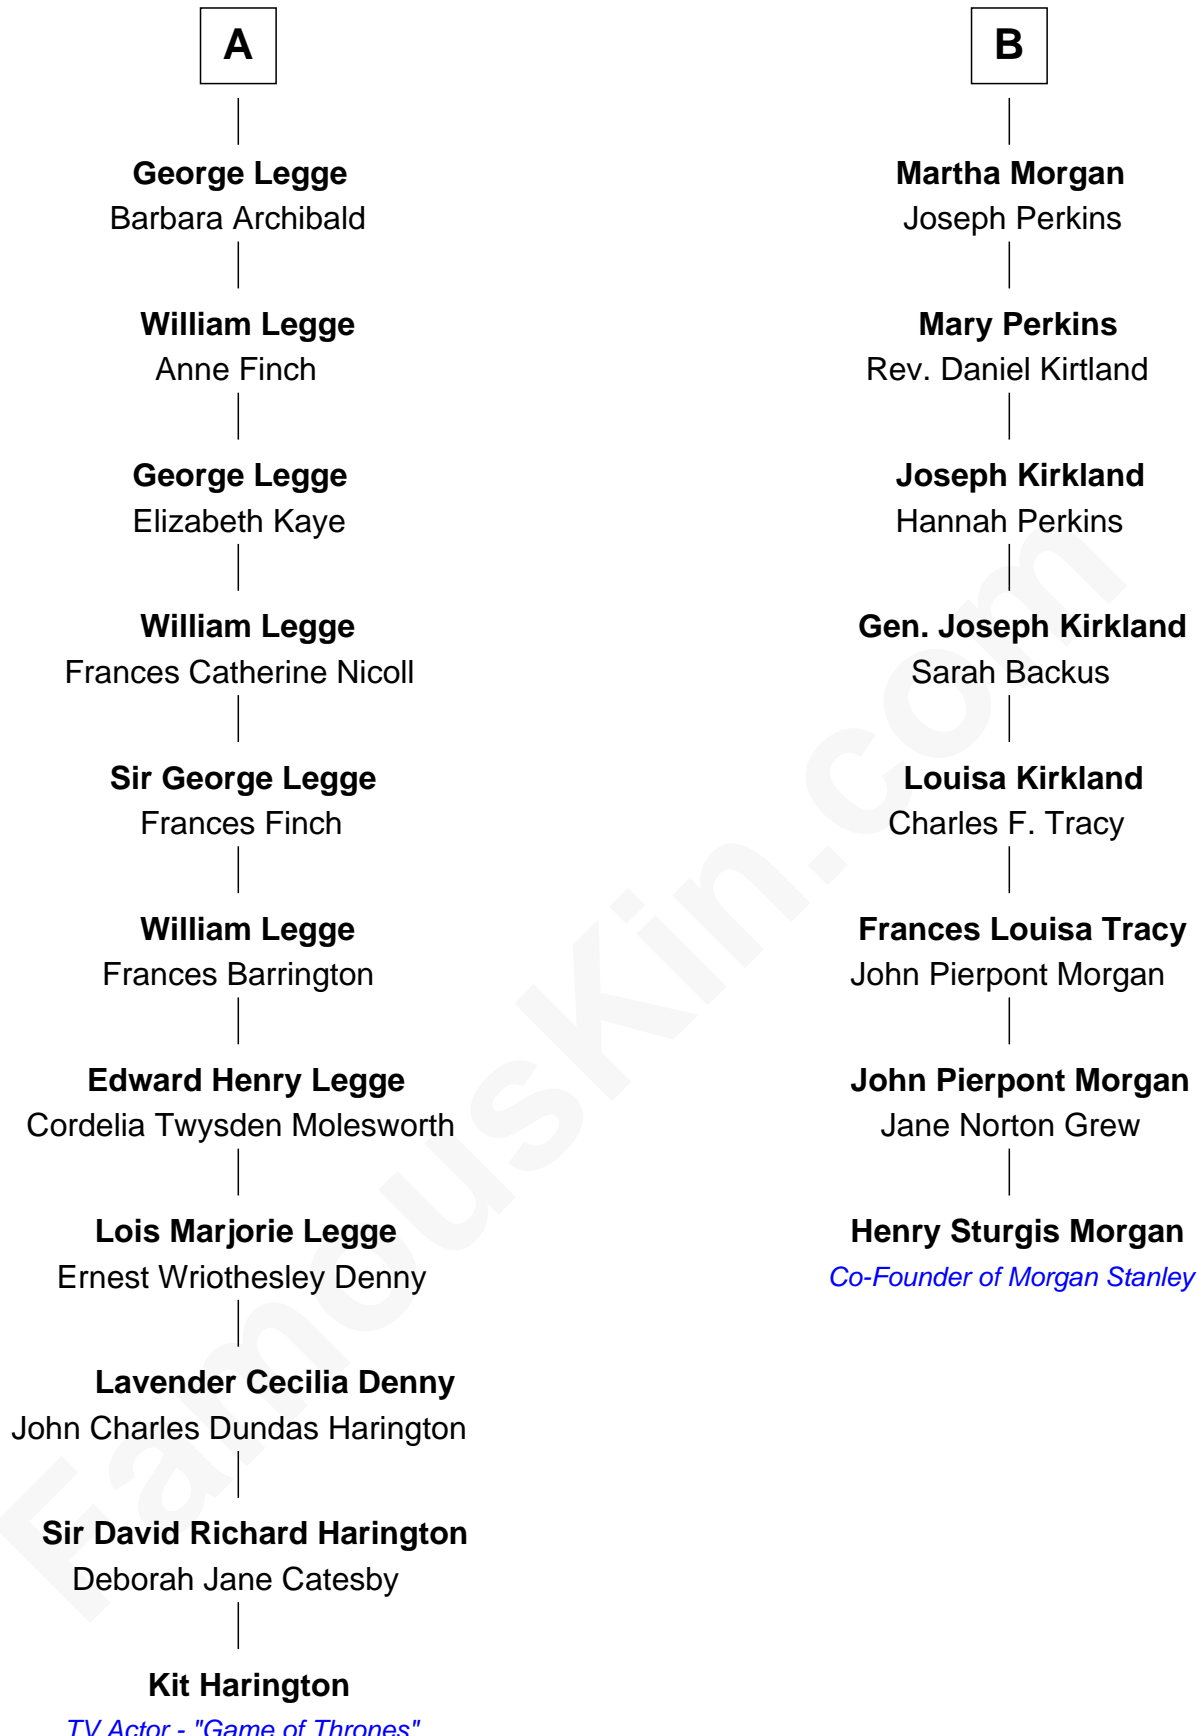

FamousKin.com

Relationship Chart of

Kit Harington

TV Actor - "Game of Thrones"

14th cousin 3 times removed of

Henry Sturgis Morgan

Co-Founder of Morgan Stanley

Richard Coles

Kit Harington photo by [Gage Skidmore](#) (CC BY-SA 2.0)