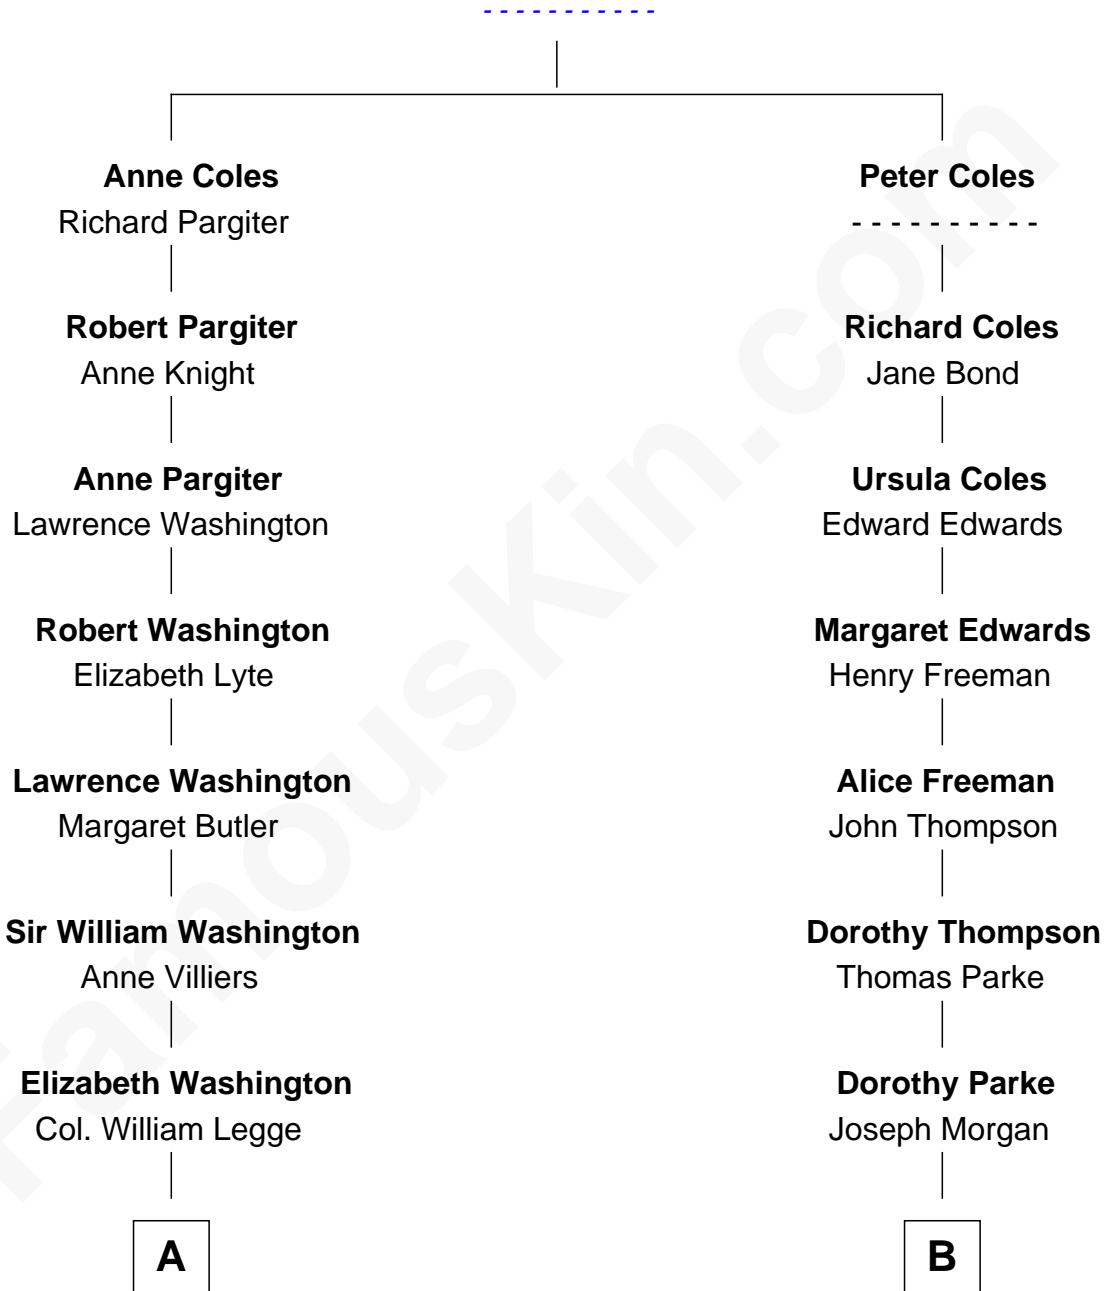

FamousKin.com

Relationship Chart of

Kit Harington

TV Actor - "Game of Thrones"

14th cousin 3 times removed of

Henry Sturgis Morgan

Co-Founder of Morgan Stanley

Richard Coles

Kit Harington photo by [Gage Skidmore](#) (CC BY-SA 2.0)