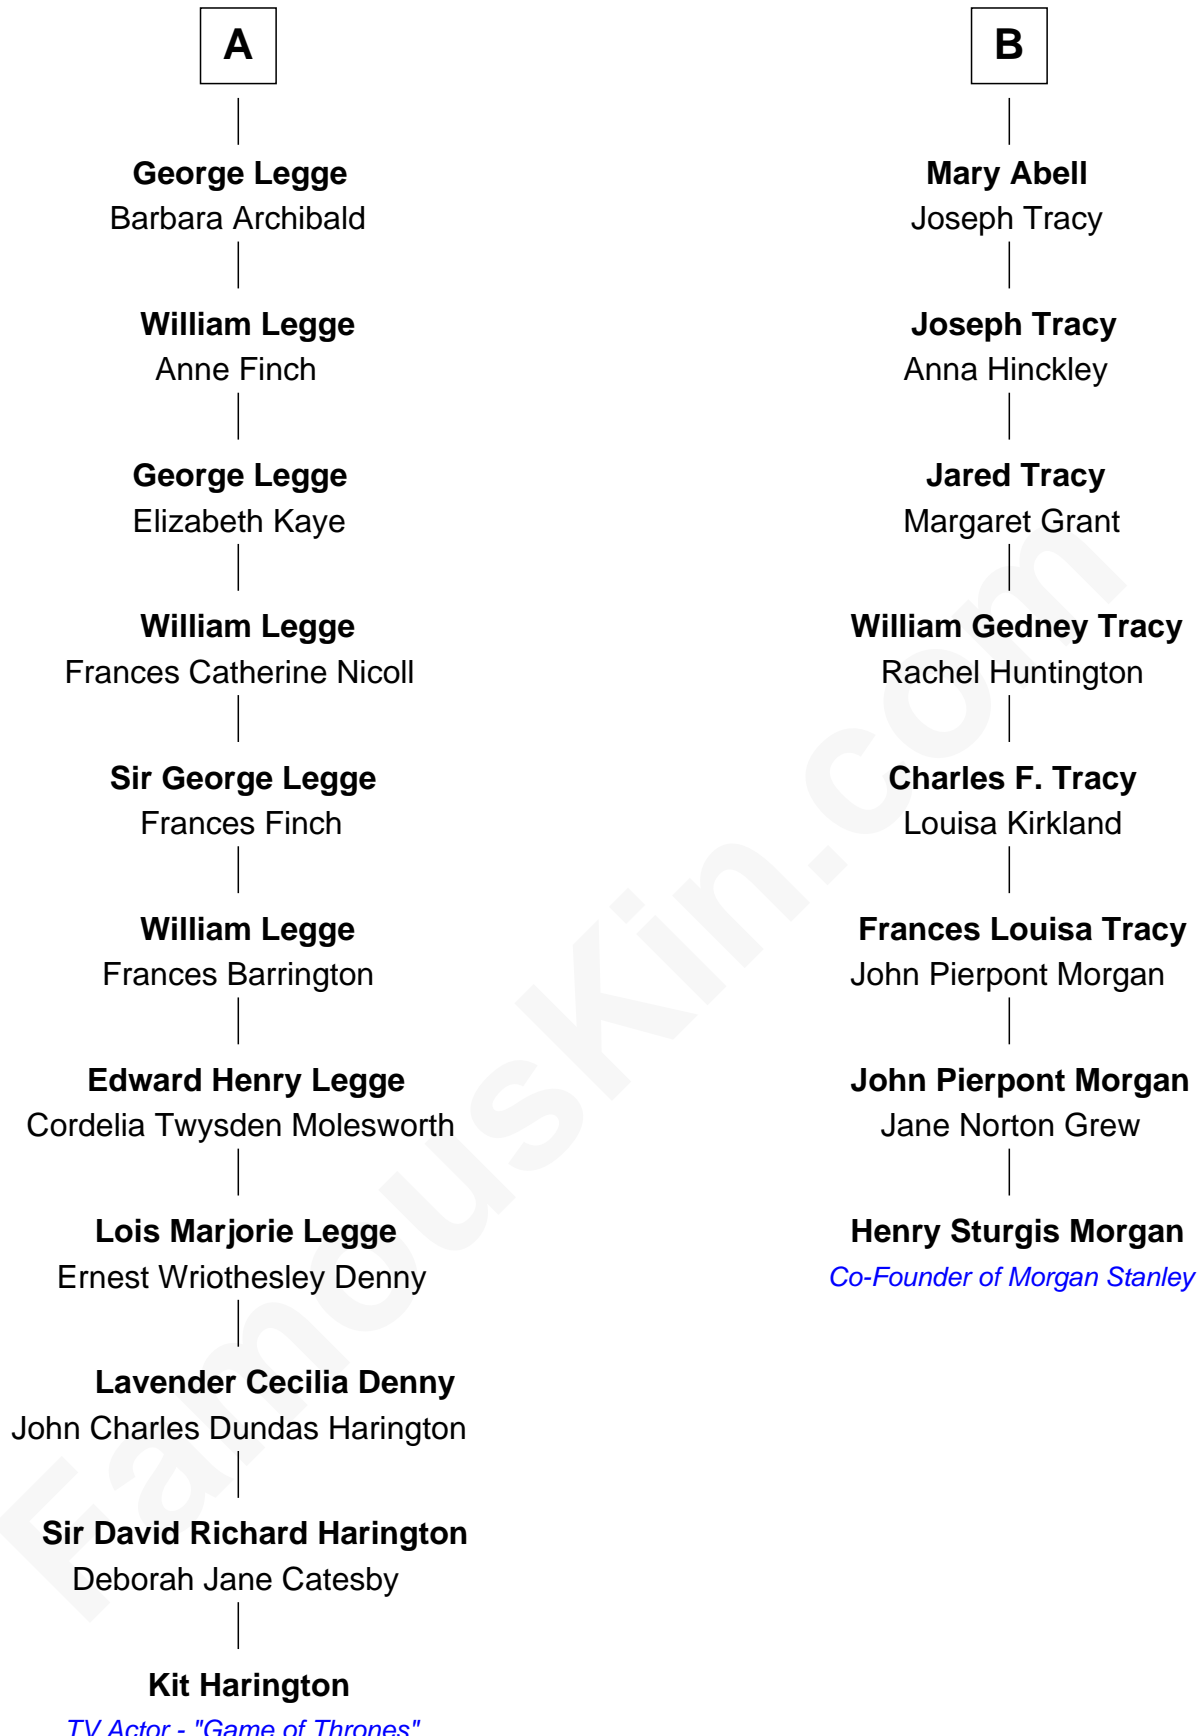

FamousKin.com

Relationship Chart of

Kit Harington

TV Actor - "Game of Thrones"

14th cousin 3 times removed of

Henry Sturgis Morgan

Co-Founder of Morgan Stanley

Kit Harington photo by [Gage Skidmore](#) (CC BY-SA 2.0)