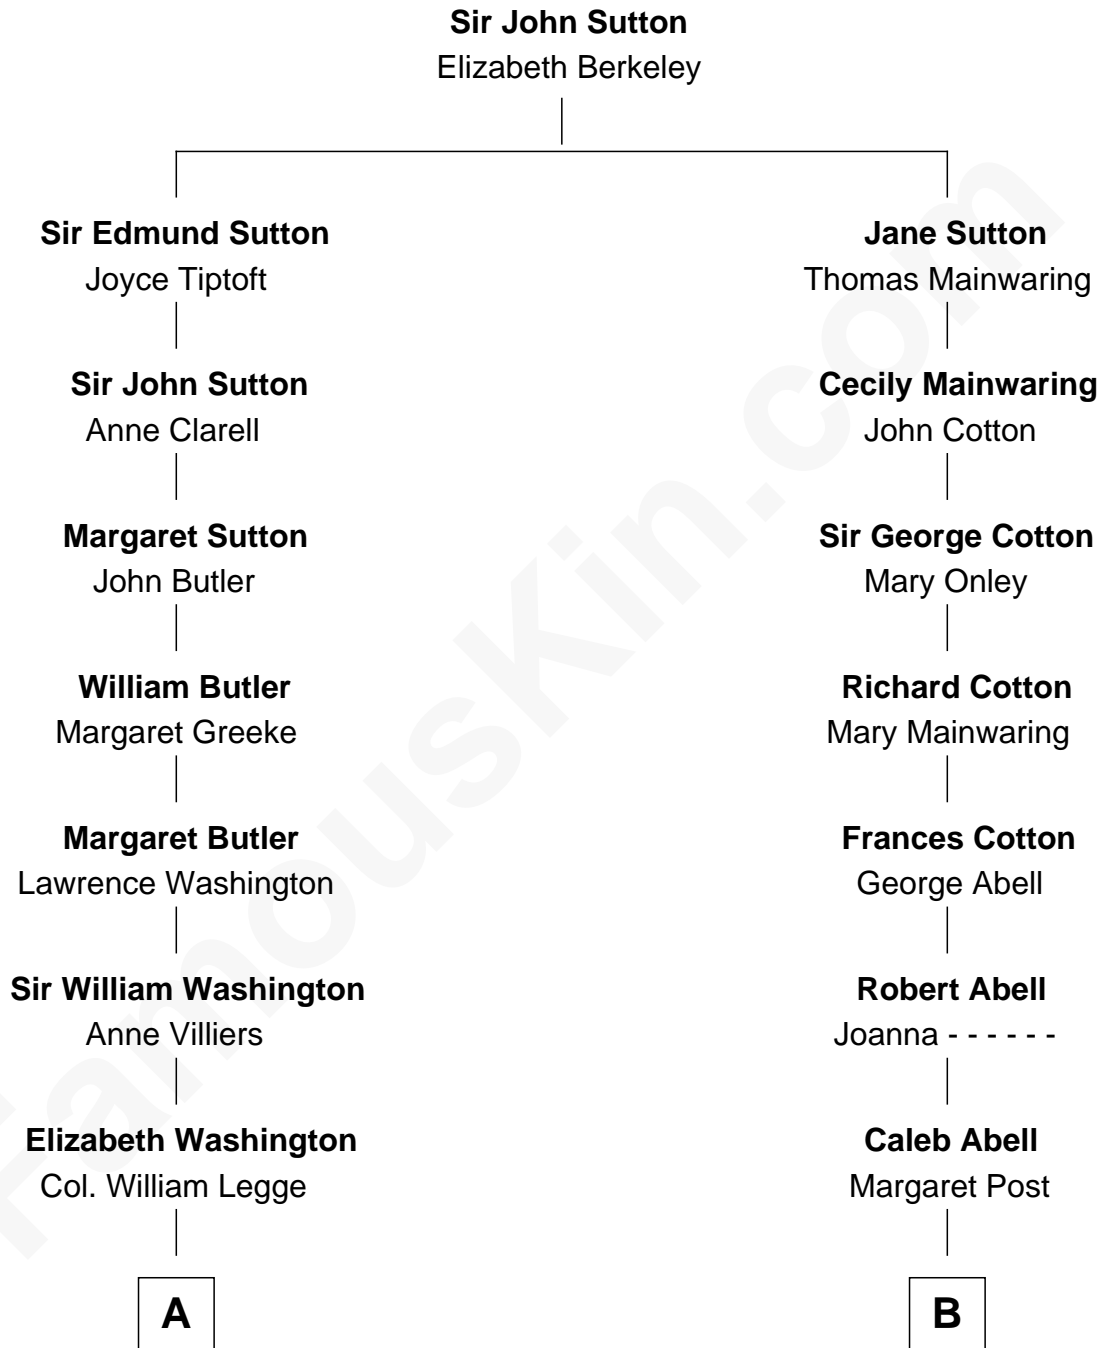

FamousKin.com

Relationship Chart of

Kit Harington

TV Actor - "Game of Thrones"

14th cousin 3 times removed of

Henry Sturgis Morgan

Co-Founder of Morgan Stanley

Kit Harington photo by [Gage Skidmore](#) (CC BY-SA 2.0)