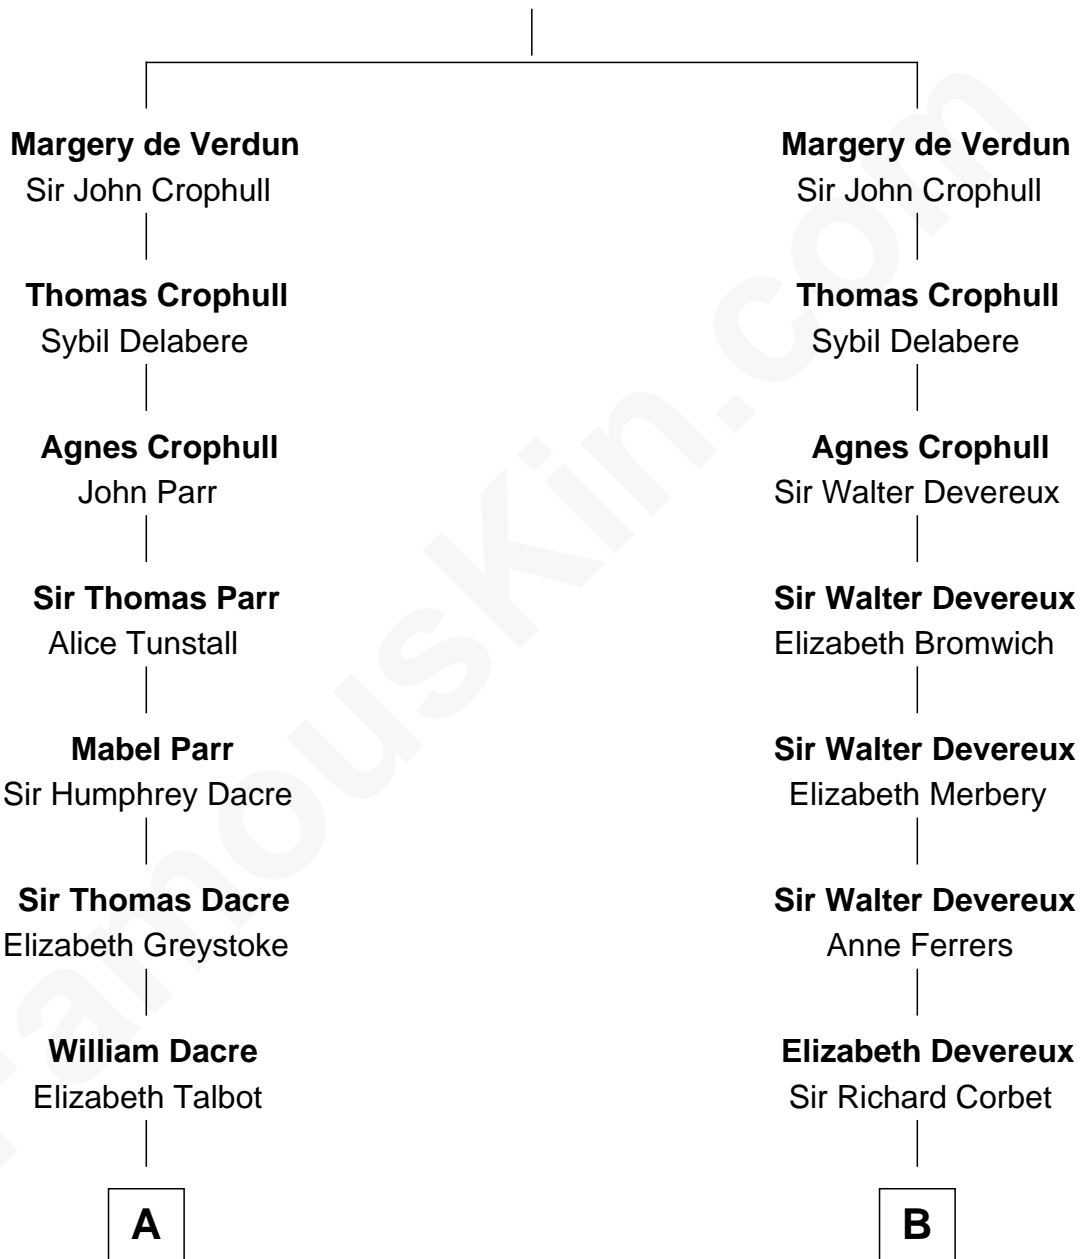

FamousKin.com Relationship Chart of

Kit Harington

TV Actor - "Game of Thrones"

21st cousin of

Henry Sturgis Morgan

Co-Founder of Morgan Stanley

Sir Thebaud de Verdun

Maud Mortimer

C

Edward Henry Legge
Cordelia Twysden Molesworth

Lois Marjorie Legge
Ernest Wriothesley Denny

Lavender Cecilia Denny
John Charles Dundas Harington

Sir David Richard Harington
Deborah Jane Catesby

Kit Harington
TV Actor - "Game of Thrones"