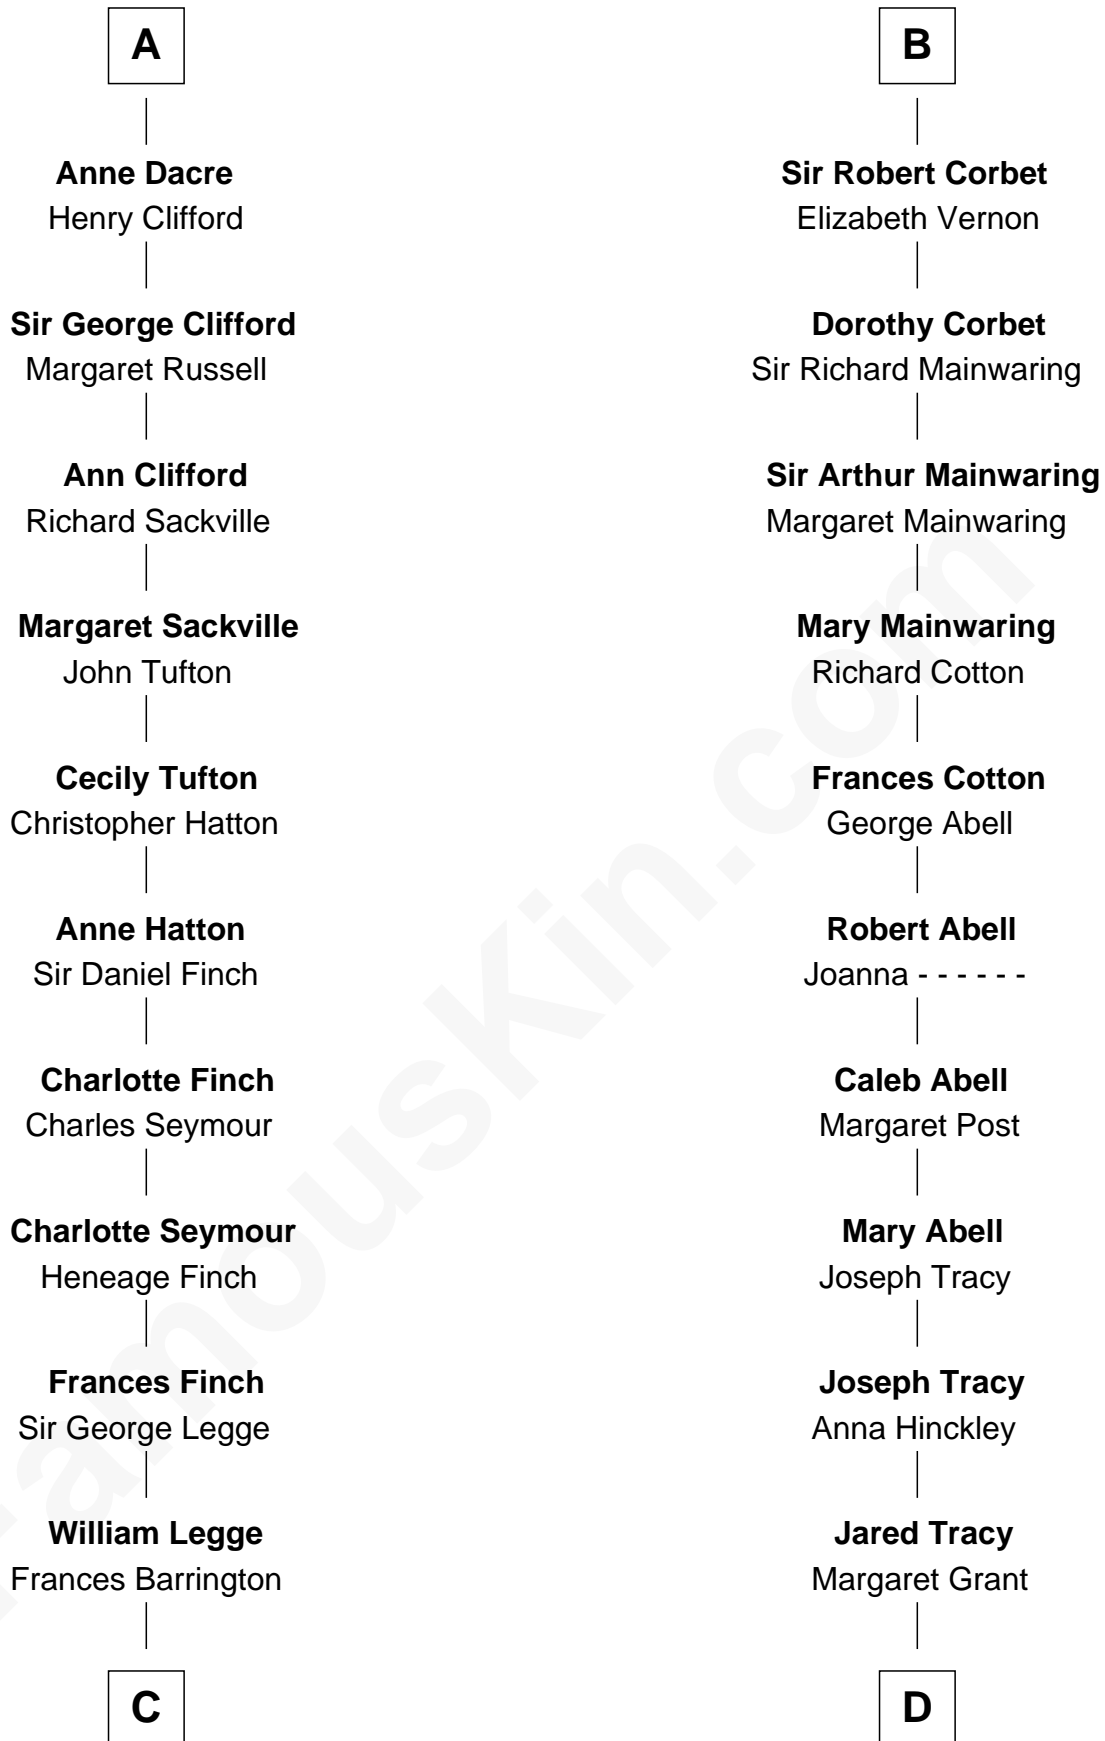

FamousKin.com Relationship Chart of

Kit Harington

TV Actor - "Game of Thrones"

21st cousin of

Henry Sturgis Morgan

Co-Founder of Morgan Stanley

Sir Thebaud de Verdun

Maud Mortimer

C

Edward Henry Legge
Cordelia Twysden Molesworth

Lois Marjorie Legge
Ernest Wriothesley Denny

Lavender Cecilia Denny
John Charles Dundas Harington

Sir David Richard Harington
Deborah Jane Catesby

Kit Harington
TV Actor - "Game of Thrones"

D

William Gedney Tracy
Rachel Huntington

Charles F. Tracy
Louisa Kirkland

Frances Louisa Tracy
John Pierpont Morgan

John Pierpont Morgan
Jane Norton Grew

Henry Sturgis Morgan
Co-Founder of Morgan Stanley