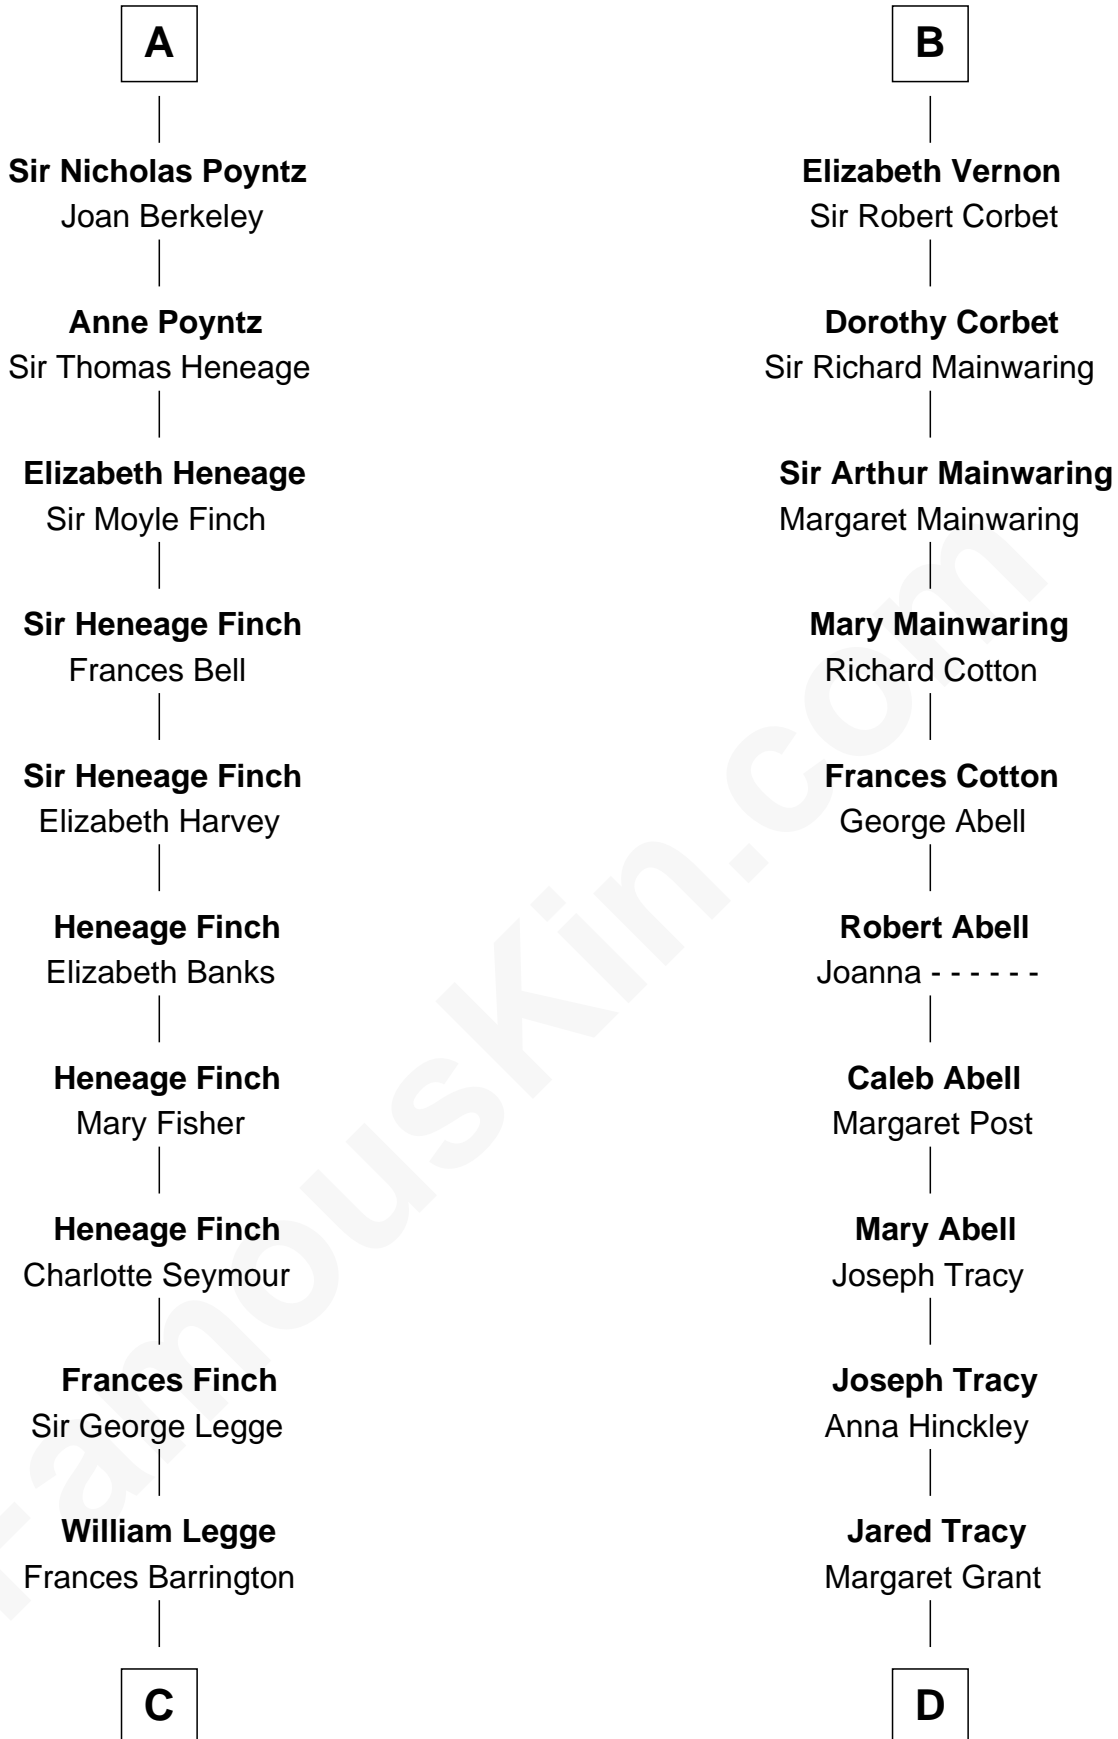

Elizabeth Plantagenet

**Eleanor de Bohun**

Sir James le Boteler

**James le Boteler**

Elizabeth Darcy

**James Butler**

Anne de Welles

**James Butler**

Joan Beauchamp

**Elizabeth Butler**

John Talbot

**Ann Talbot**

Sir Henry Vernon

**B**

**C**

**Edward Henry Legge**  
Cordelia Twysden Molesworth

**Lois Marjorie Legge**  
Ernest Wriothesley Denny

**Lavender Cecilia Denny**  
John Charles Dundas Harington

**Sir David Richard Harington**  
Deborah Jane Catesby

**Kit Harington**  
*TV Actor - "Game of Thrones"*