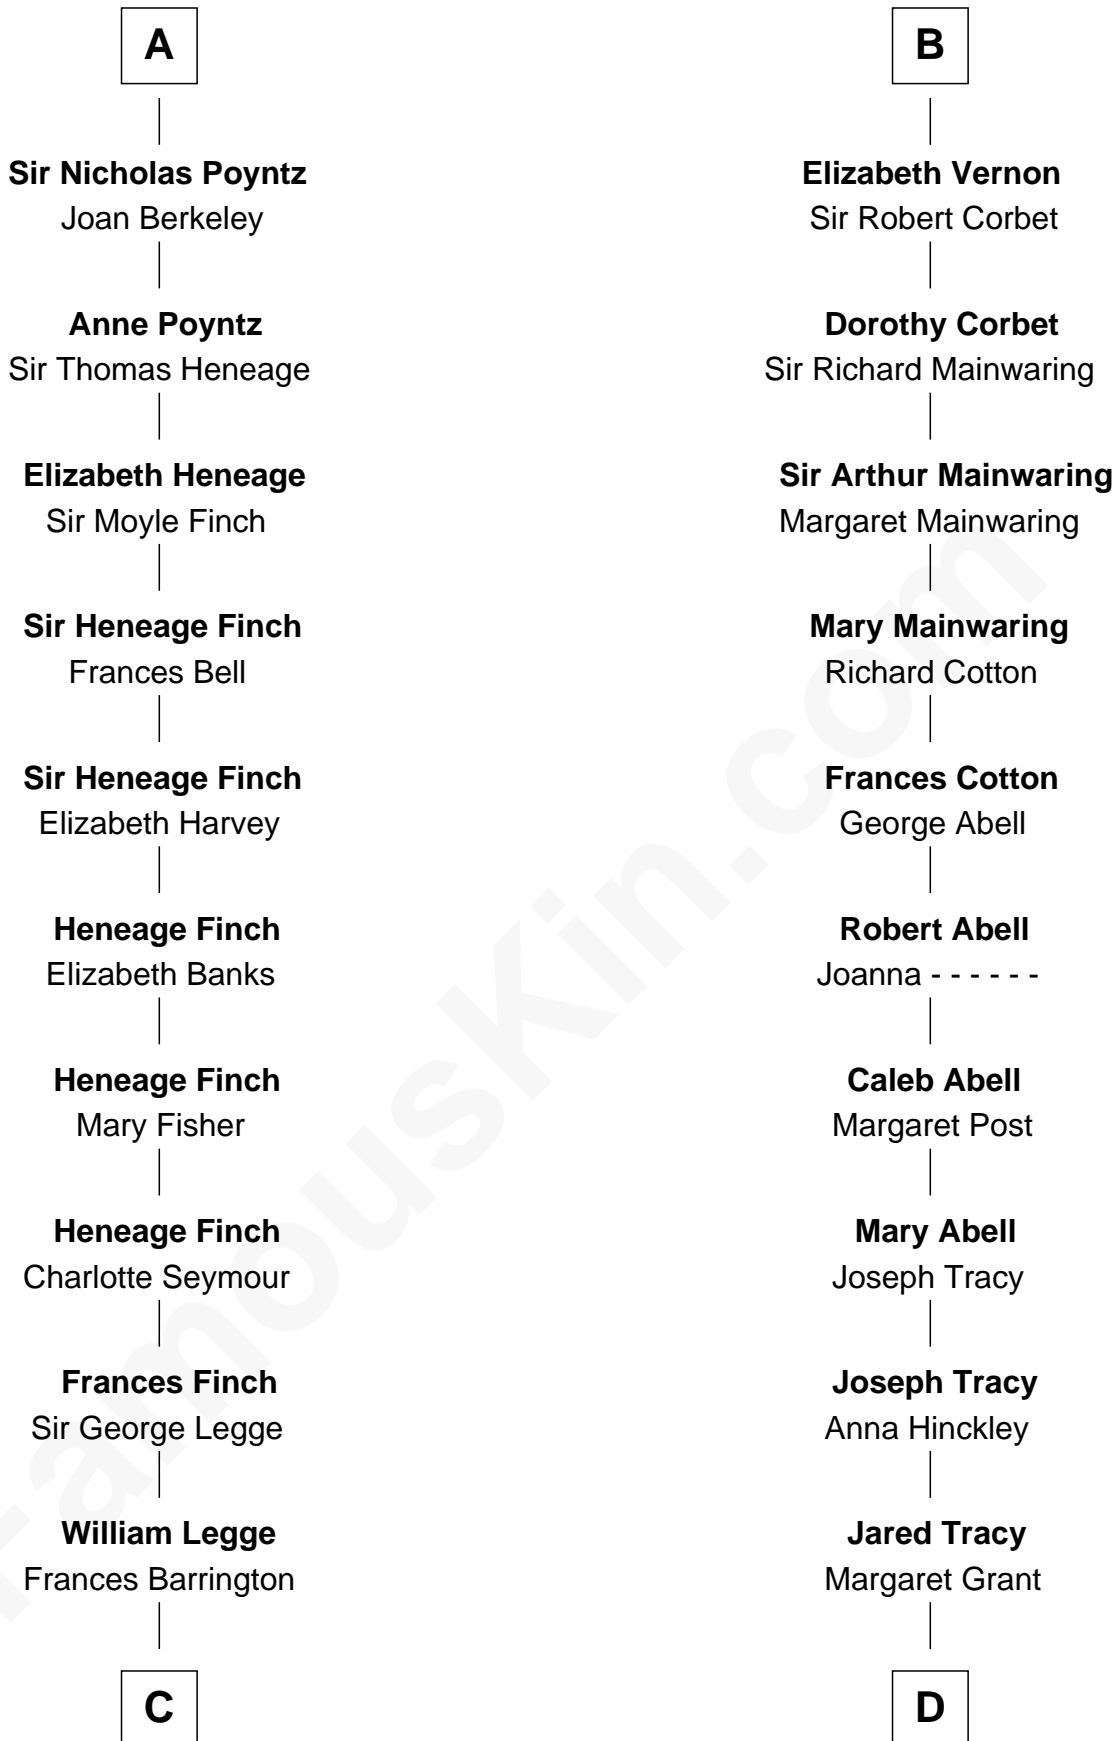

# FamousKin.com Relationship Chart of

**Kit Harington**

TV Actor - "Game of Thrones"

21st cousin of

**Henry Sturgis Morgan**

Co-Founder of Morgan Stanley

**C**

**Edward Henry Legge**  
Cordelia Twysden Molesworth

**Lois Marjorie Legge**  
Ernest Wriothesley Denny

**Lavender Cecilia Denny**  
John Charles Dundas Harington

**Sir David Richard Harington**  
Deborah Jane Catesby

**Kit Harington**  
*TV Actor - "Game of Thrones"*

**D**

**William Gedney Tracy**  
Rachel Huntington

**Charles F. Tracy**  
Louisa Kirkland

**Frances Louisa Tracy**  
John Pierpont Morgan

**John Pierpont Morgan**  
Jane Norton Grew

**Henry Sturgis Morgan**  
*Co-Founder of Morgan Stanley*