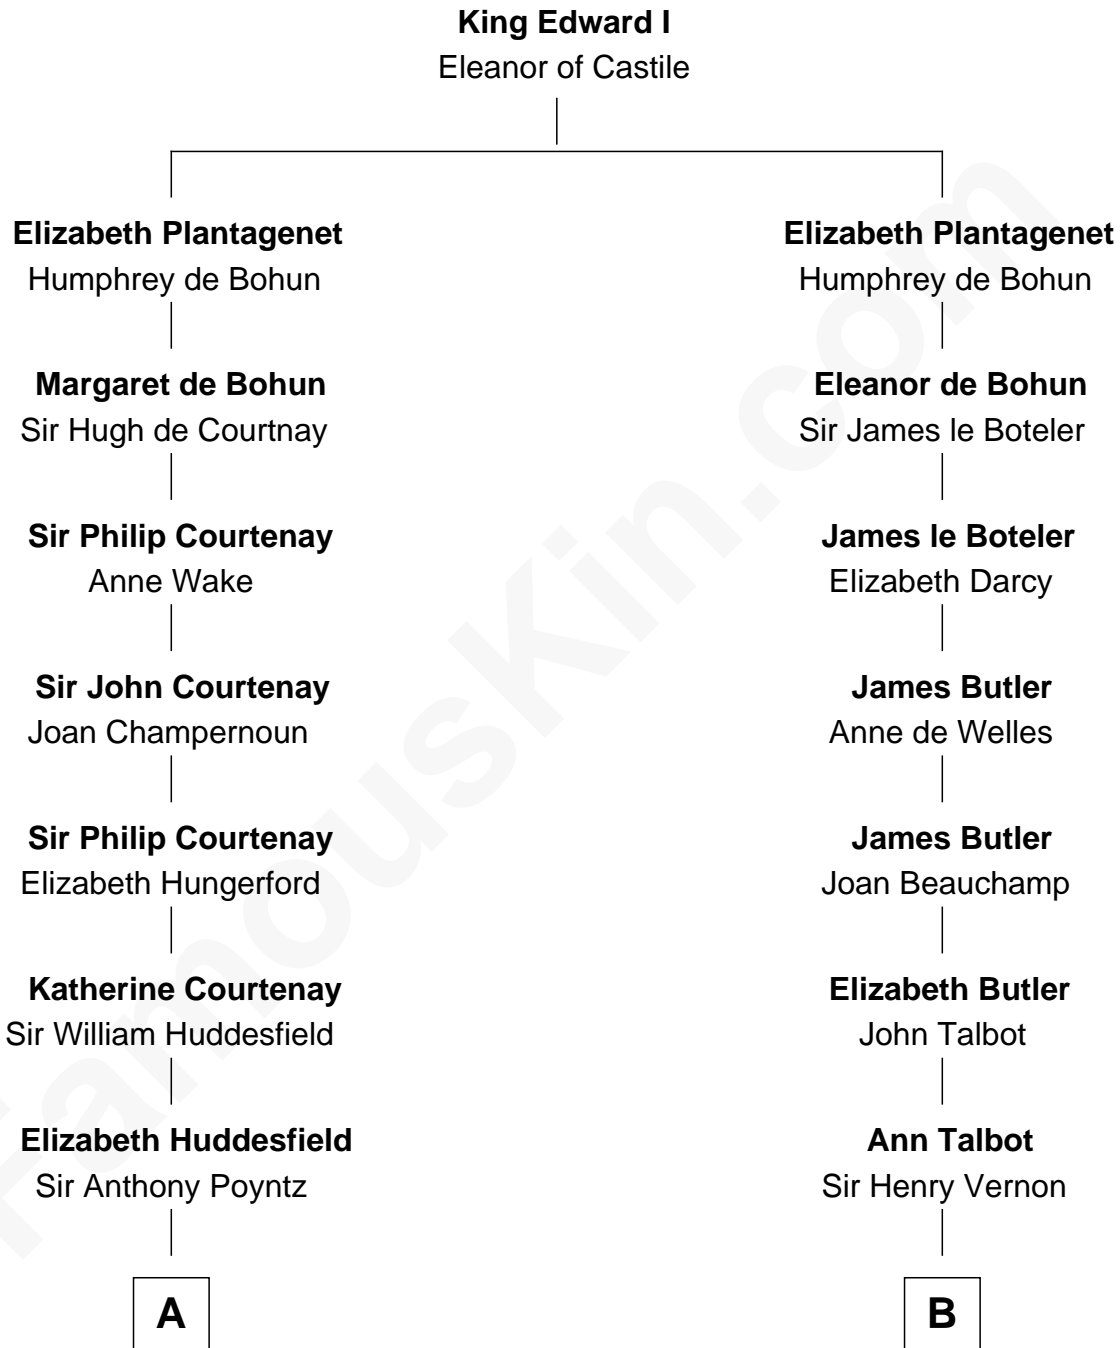

# FamousKin.com Relationship Chart of

**Kit Harington**

TV Actor - "Game of Thrones"

21st cousin of

**Henry Sturgis Morgan**

Co-Founder of Morgan Stanley

**C**

**Edward Henry Legge**  
Cordelia Twysden Molesworth

**Lois Marjorie Legge**  
Ernest Wriothesley Denny

**Lavender Cecilia Denny**  
John Charles Dundas Harington

**Sir David Richard Harington**  
Deborah Jane Catesby

**Kit Harington**  
*TV Actor - "Game of Thrones"*