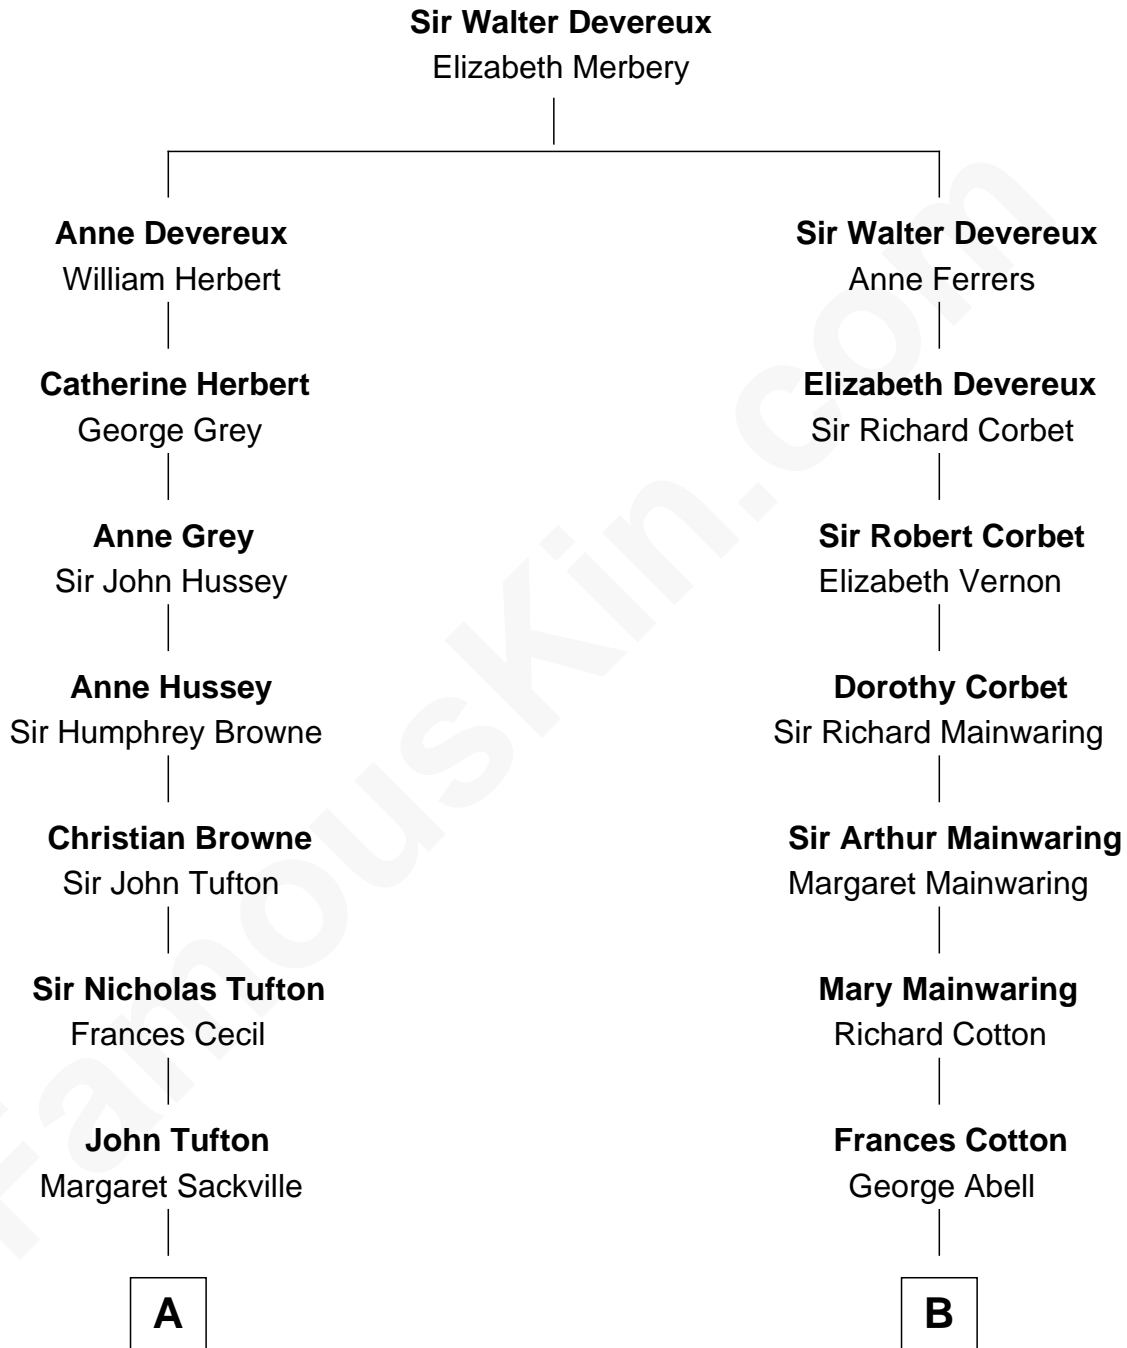

FamousKin.com

Relationship Chart of

Kit Harington

TV Actor - "Game of Thrones"

16th cousin 1 time removed of

Henry Sturgis Morgan

Co-Founder of Morgan Stanley

Kit Harington photo by [Gage Skidmore](#) (CC BY-SA 2.0)