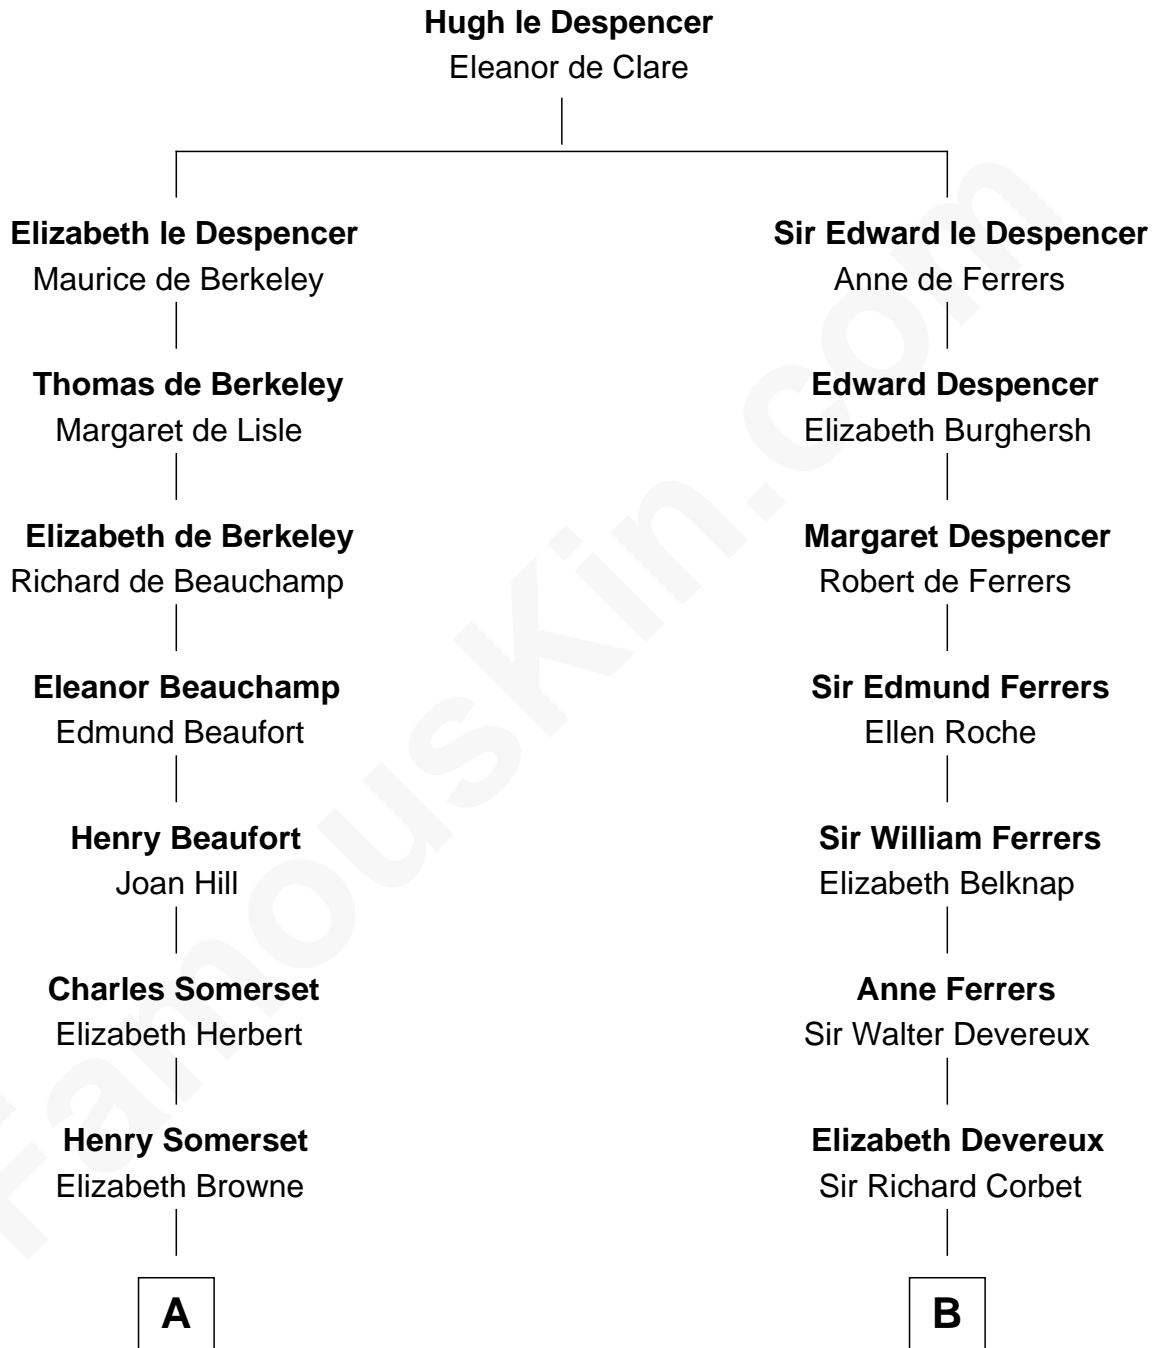

FamousKin.com Relationship Chart of

Kit Harington

TV Actor - "Game of Thrones"

21st cousin of

Henry Sturgis Morgan

Co-Founder of Morgan Stanley

C

Edward Henry Legge
Cordelia Twysden Molesworth

Lois Marjorie Legge
Ernest Wriothesley Denny

Lavender Cecilia Denny
John Charles Dundas Harington

Sir David Richard Harington
Deborah Jane Catesby

Kit Harington
TV Actor - "Game of Thrones"

D

William Gedney Tracy
Rachel Huntington