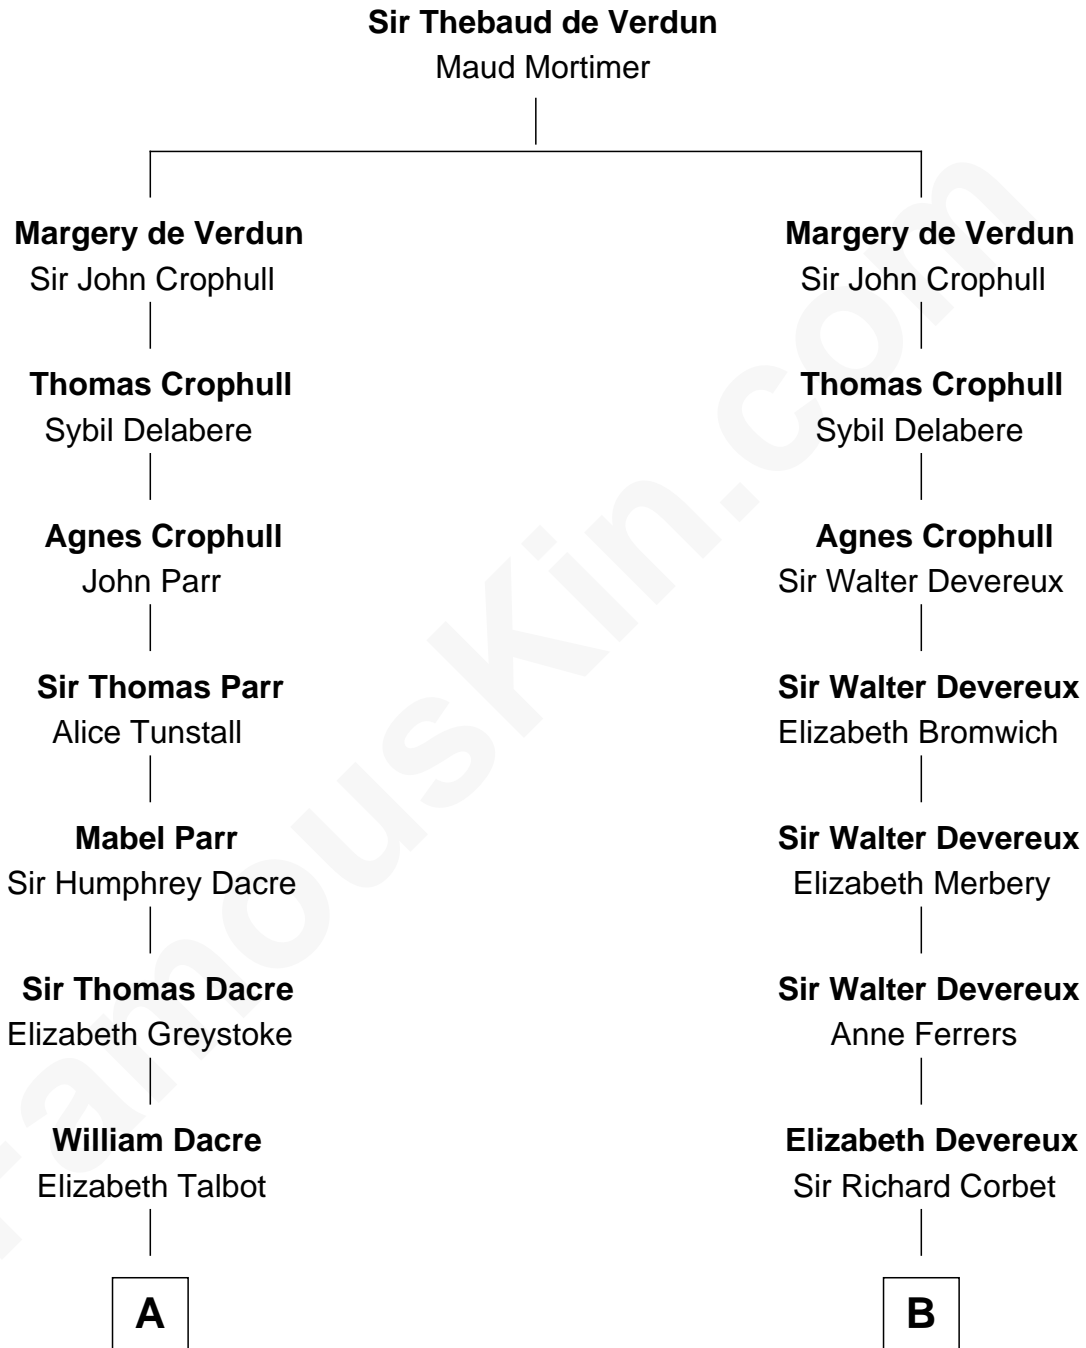

FamousKin.com

Relationship Chart of

Kit Harington

TV Actor - "Game of Thrones"

20th cousin 1 time removed of

J.P. Morgan, Jr.

American Banker and Philanthropist