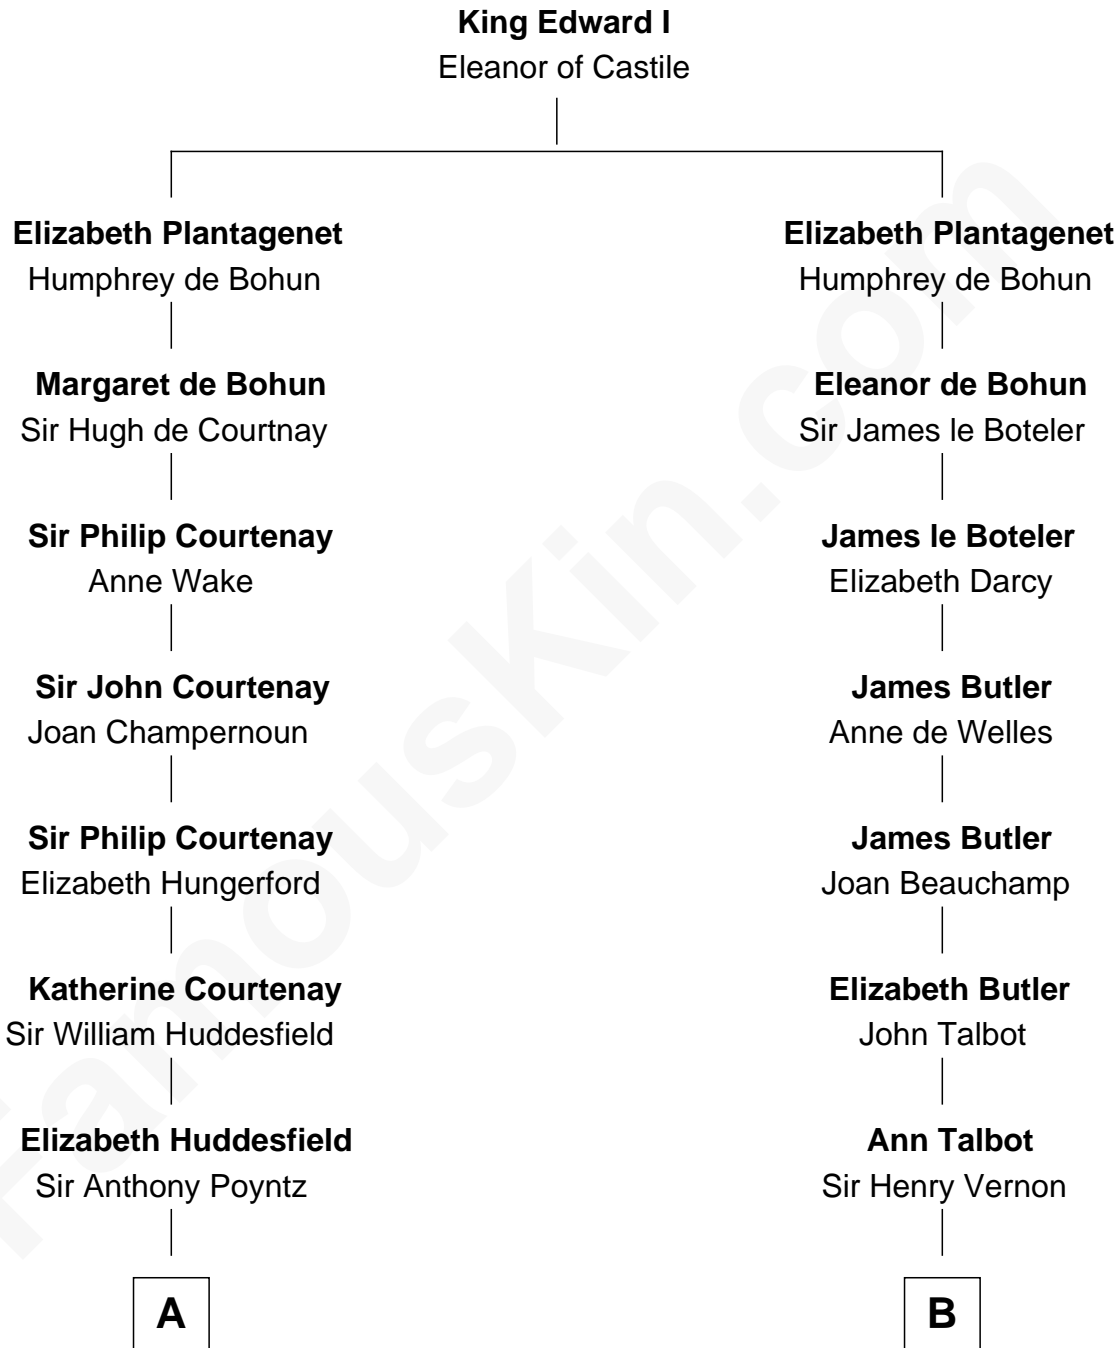

FamousKin.com

Relationship Chart of

Kit Harington

TV Actor - "Game of Thrones"

20th cousin 1 time removed of

J.P. Morgan, Jr.

American Banker and Philanthropist

C

Edward Henry Legge
Cordelia Twysden Molesworth

Lois Marjorie Legge
Ernest Wriothesley Denny

Lavender Cecilia Denny
John Charles Dundas Harington

Sir David Richard Harington
Deborah Jane Catesby

Kit Harington
TV Actor - "Game of Thrones"