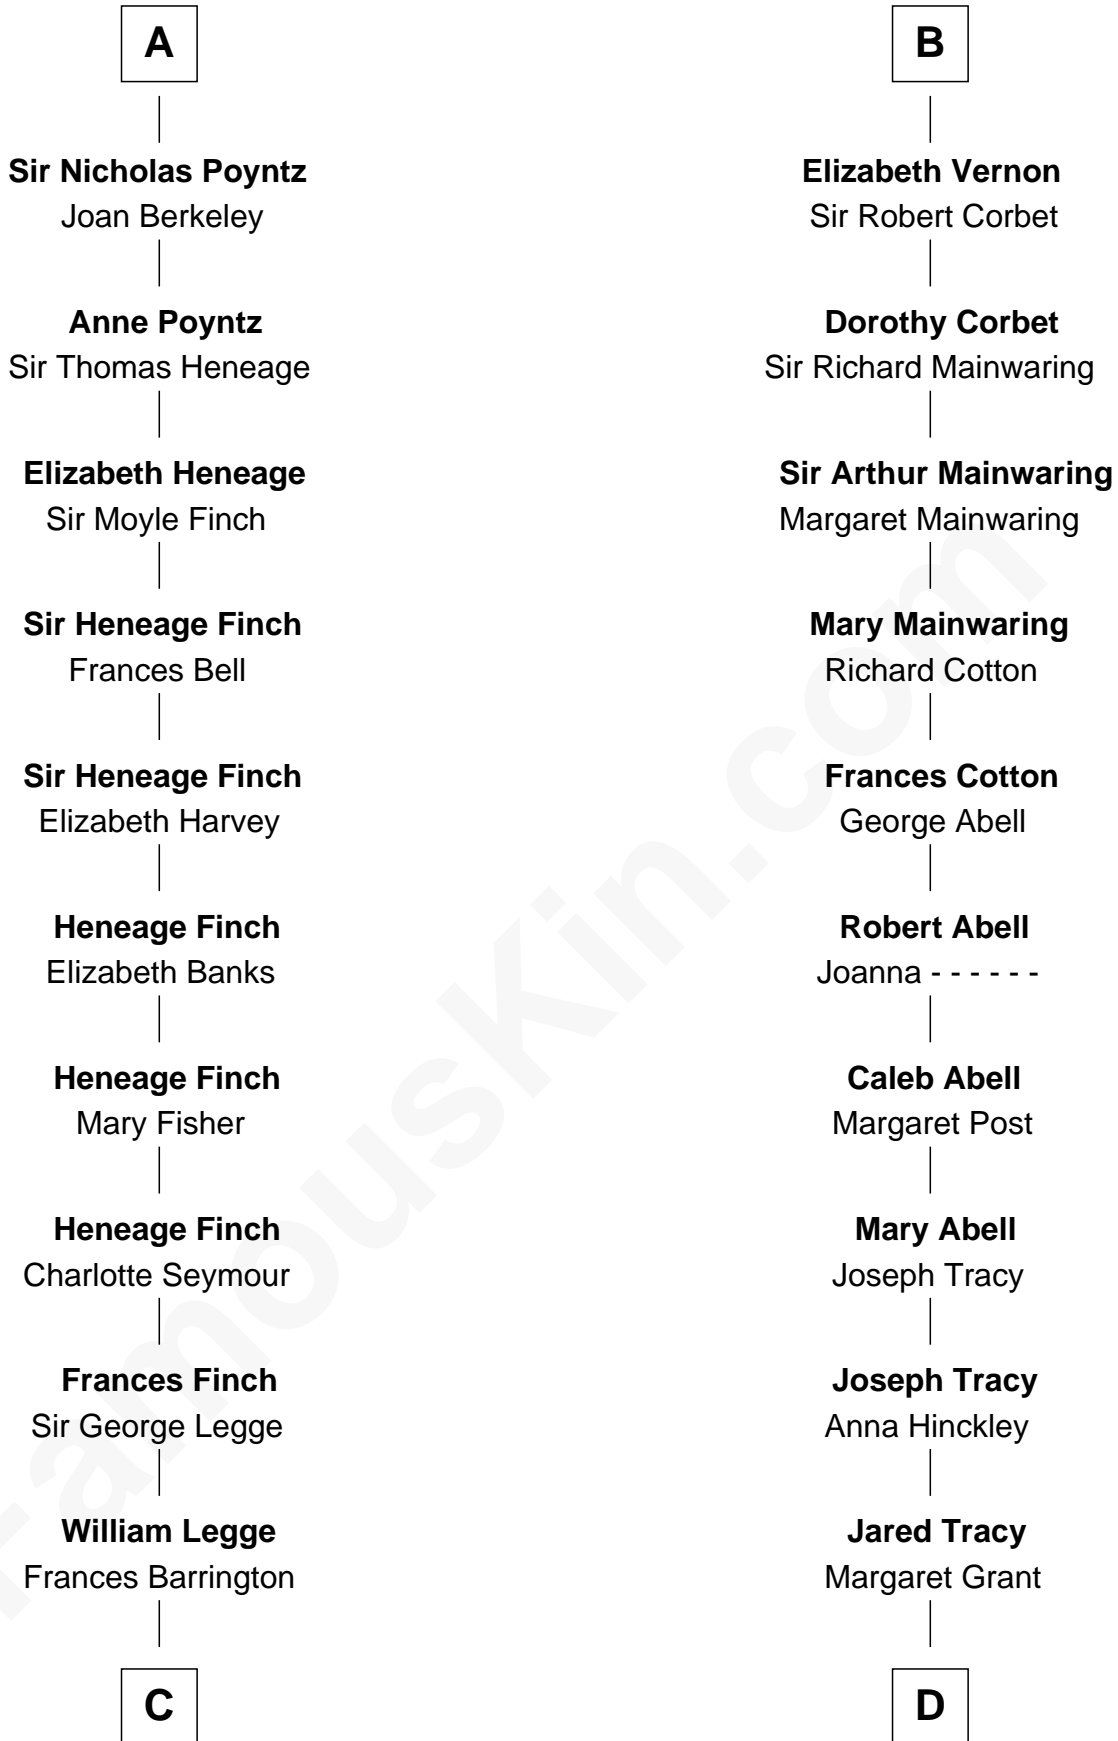

FamousKin.com

Relationship Chart of

Kit Harington

TV Actor - "Game of Thrones"

20th cousin 1 time removed of

J.P. Morgan, Jr.

American Banker and Philanthropist

C

Edward Henry Legge
Cordelia Twysden Molesworth

Lois Marjorie Legge
Ernest Wriothesley Denny

Lavender Cecilia Denny
John Charles Dundas Harington

Sir David Richard Harington
Deborah Jane Catesby

Kit Harington
TV Actor - "Game of Thrones"