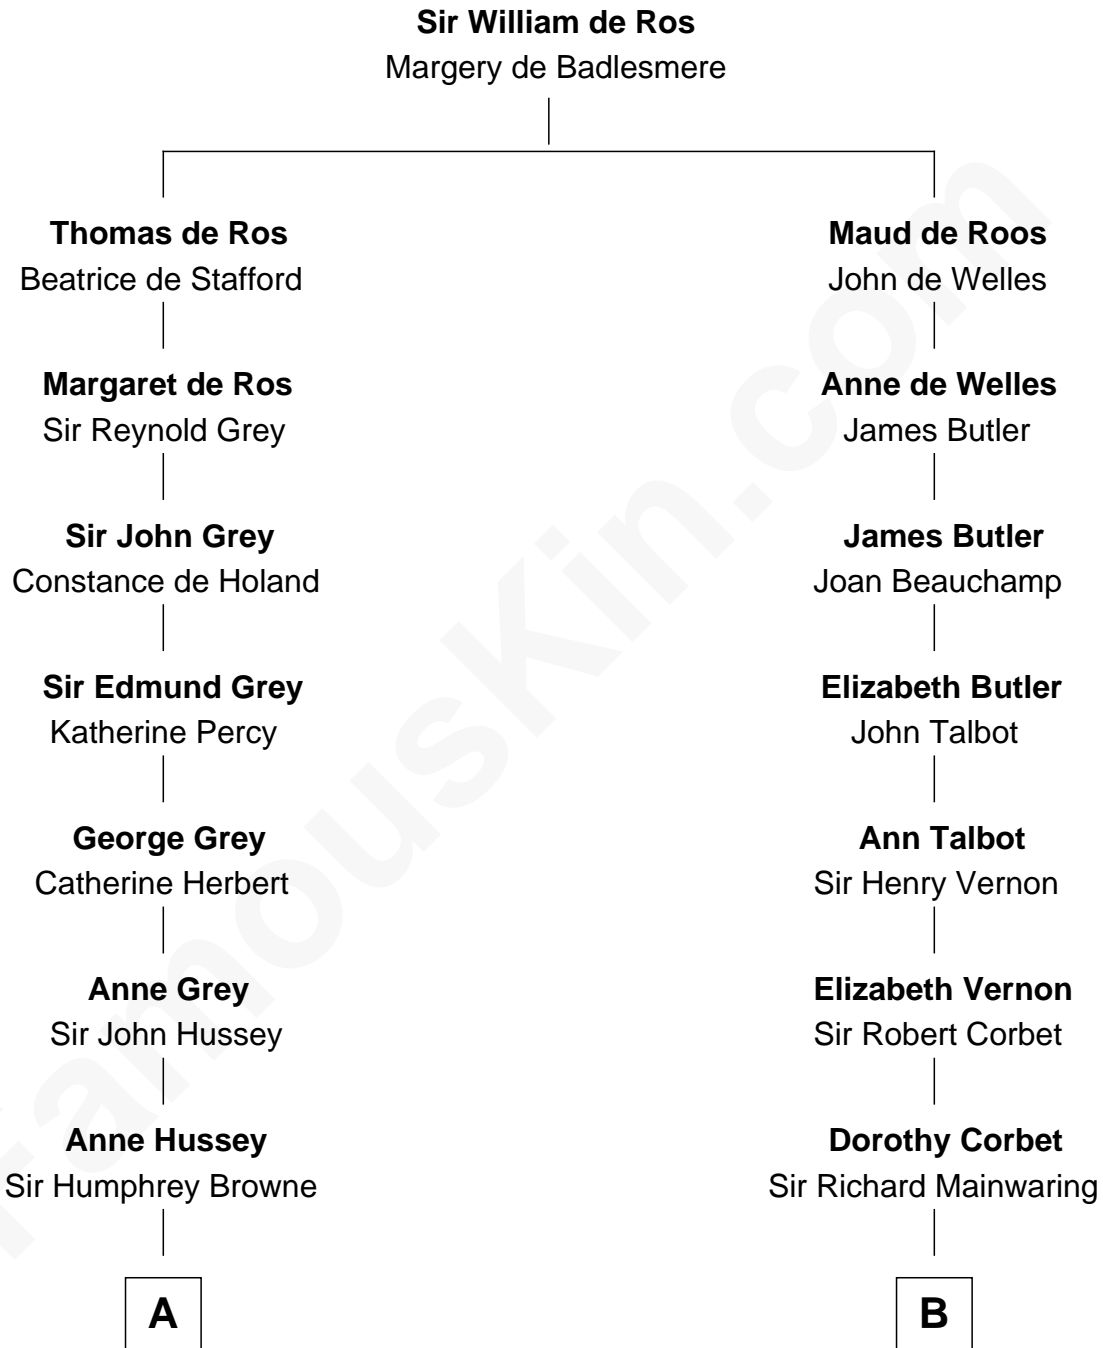

FamousKin.com

Relationship Chart of

Kit Harington

TV Actor - "Game of Thrones"

18th cousin 2 times removed of

J.P. Morgan, Jr.

American Banker and Philanthropist