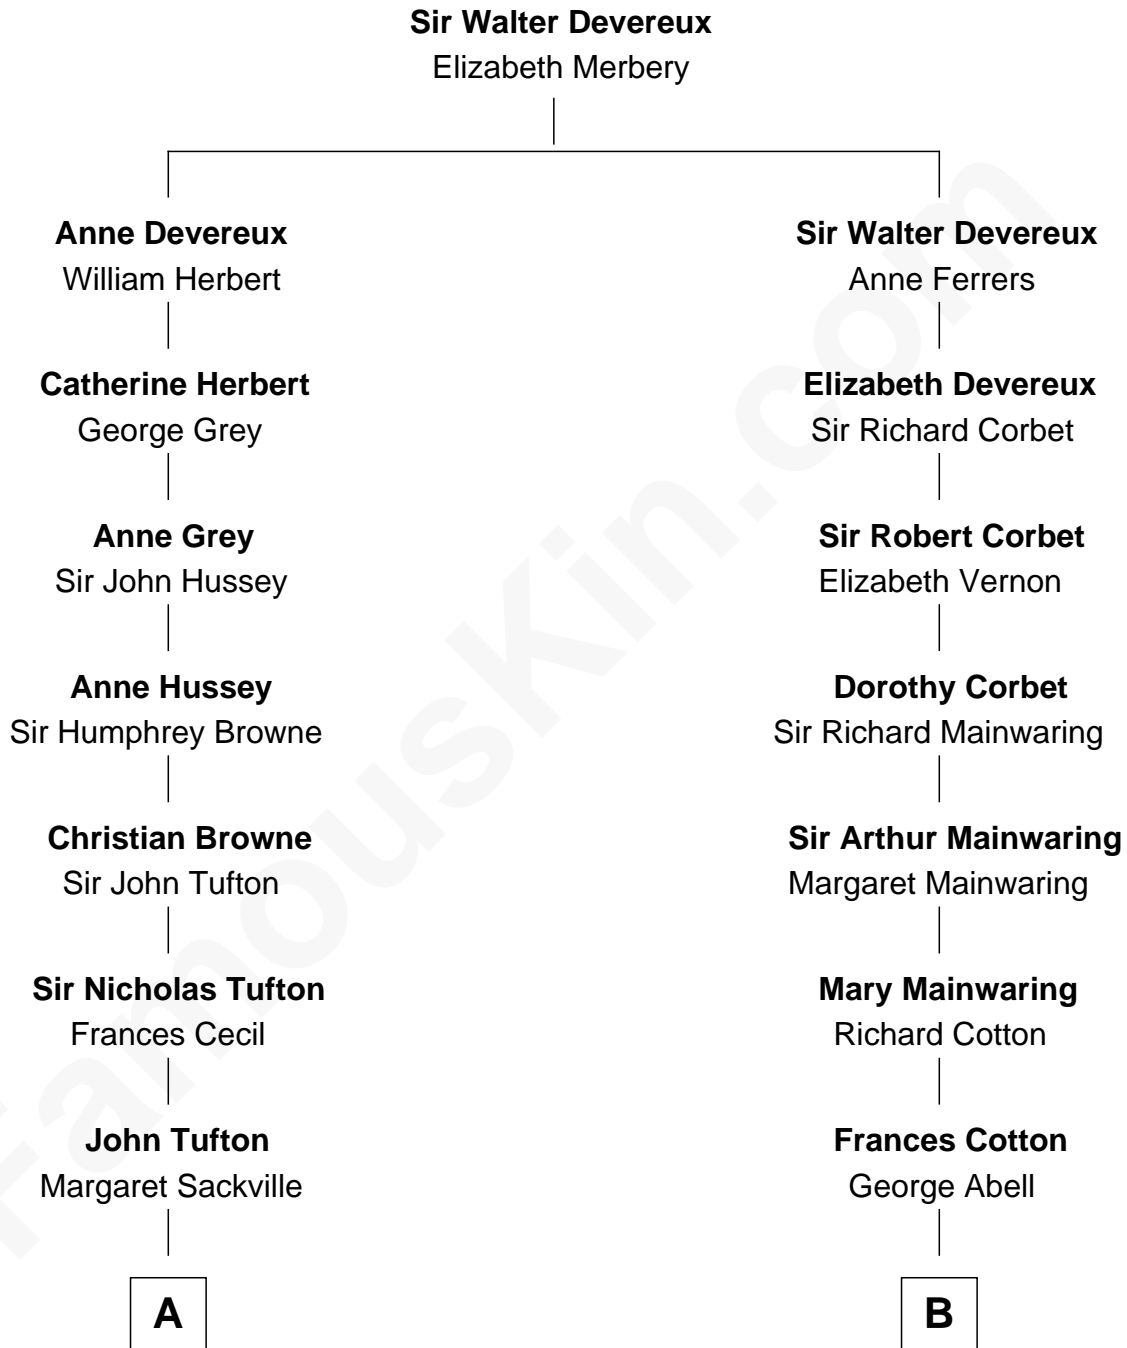

FamousKin.com

Relationship Chart of

Kit Harington

TV Actor - "Game of Thrones"

15th cousin 2 times removed of

J.P. Morgan, Jr.

American Banker and Philanthropist