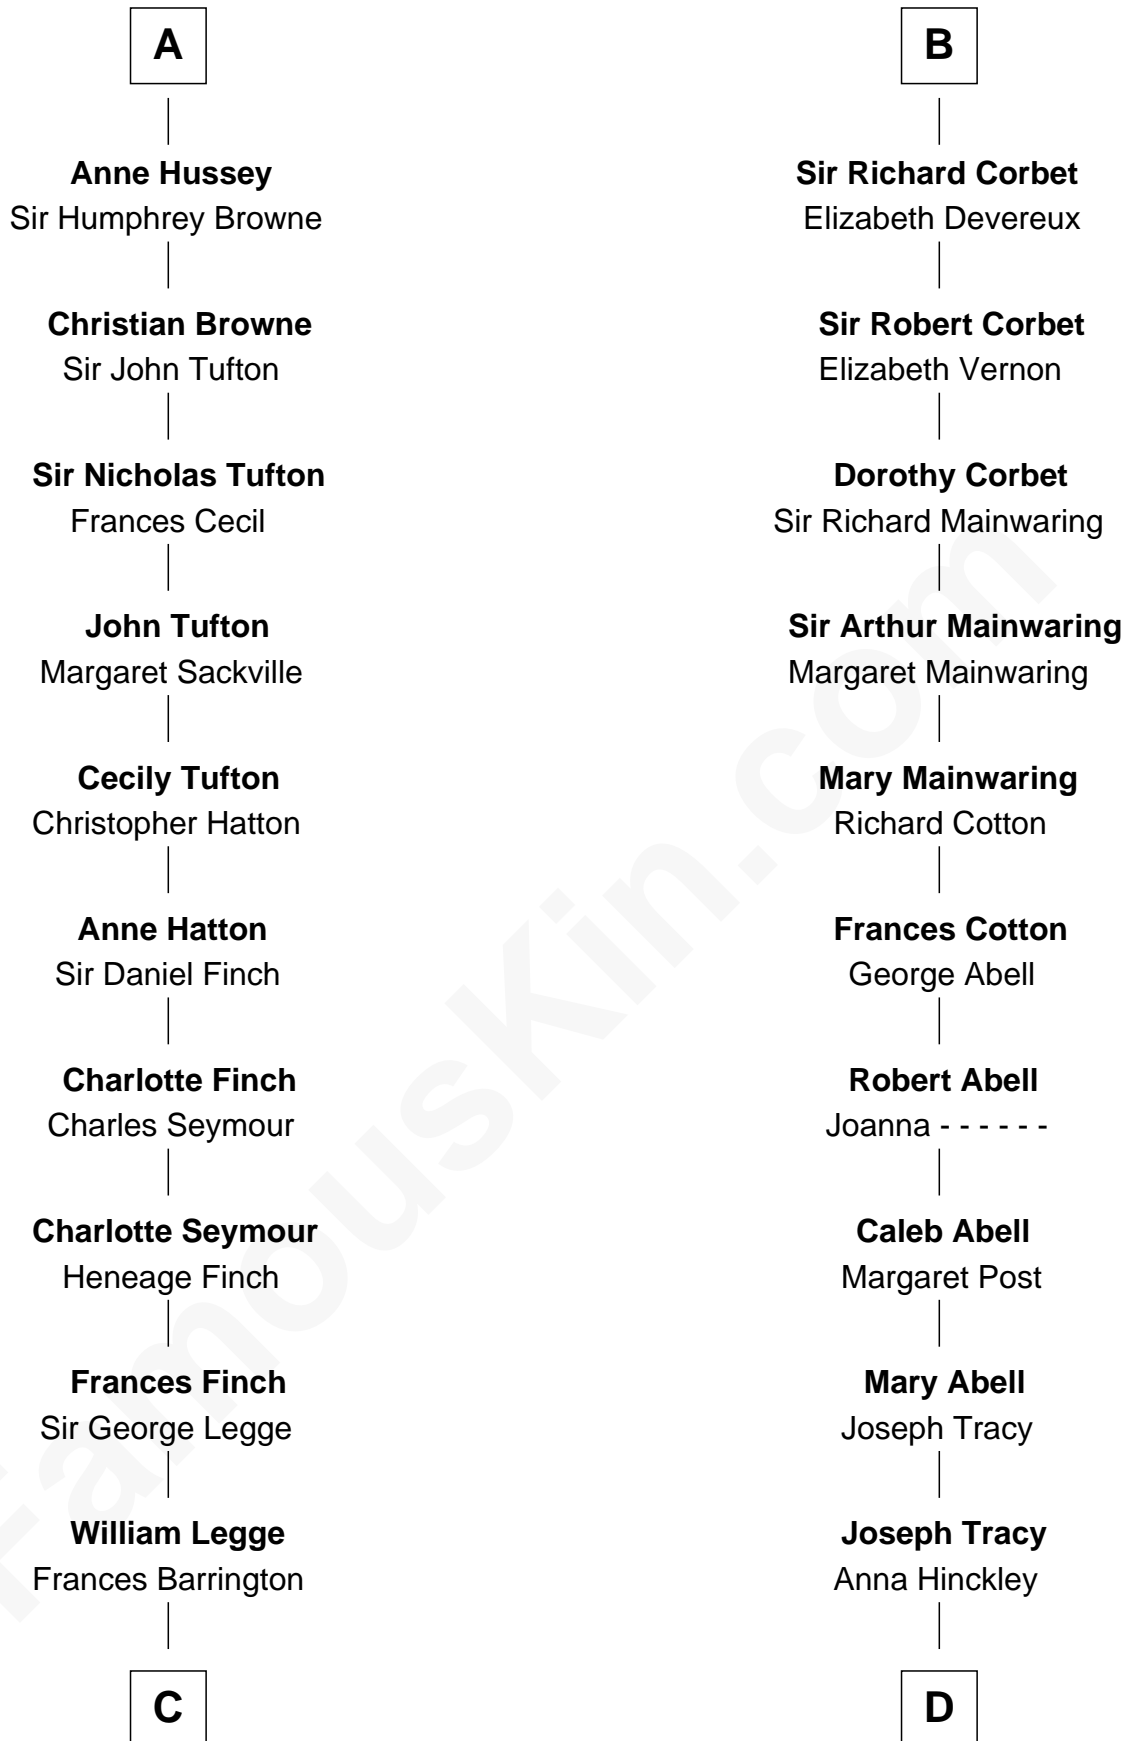

FamousKin.com Relationship Chart of

Kit Harington

TV Actor - "Game of Thrones"

21st cousin of

J.P. Morgan, Jr.

American Banker and Philanthropist

C

Edward Henry Legge
Cordelia Twysden Molesworth

Lois Marjorie Legge
Ernest Wriothesley Denny

Lavender Cecilia Denny
John Charles Dundas Harington

Sir David Richard Harington
Deborah Jane Catesby

Kit Harington
TV Actor - "Game of Thrones"

D

Jared Tracy
Margaret Grant