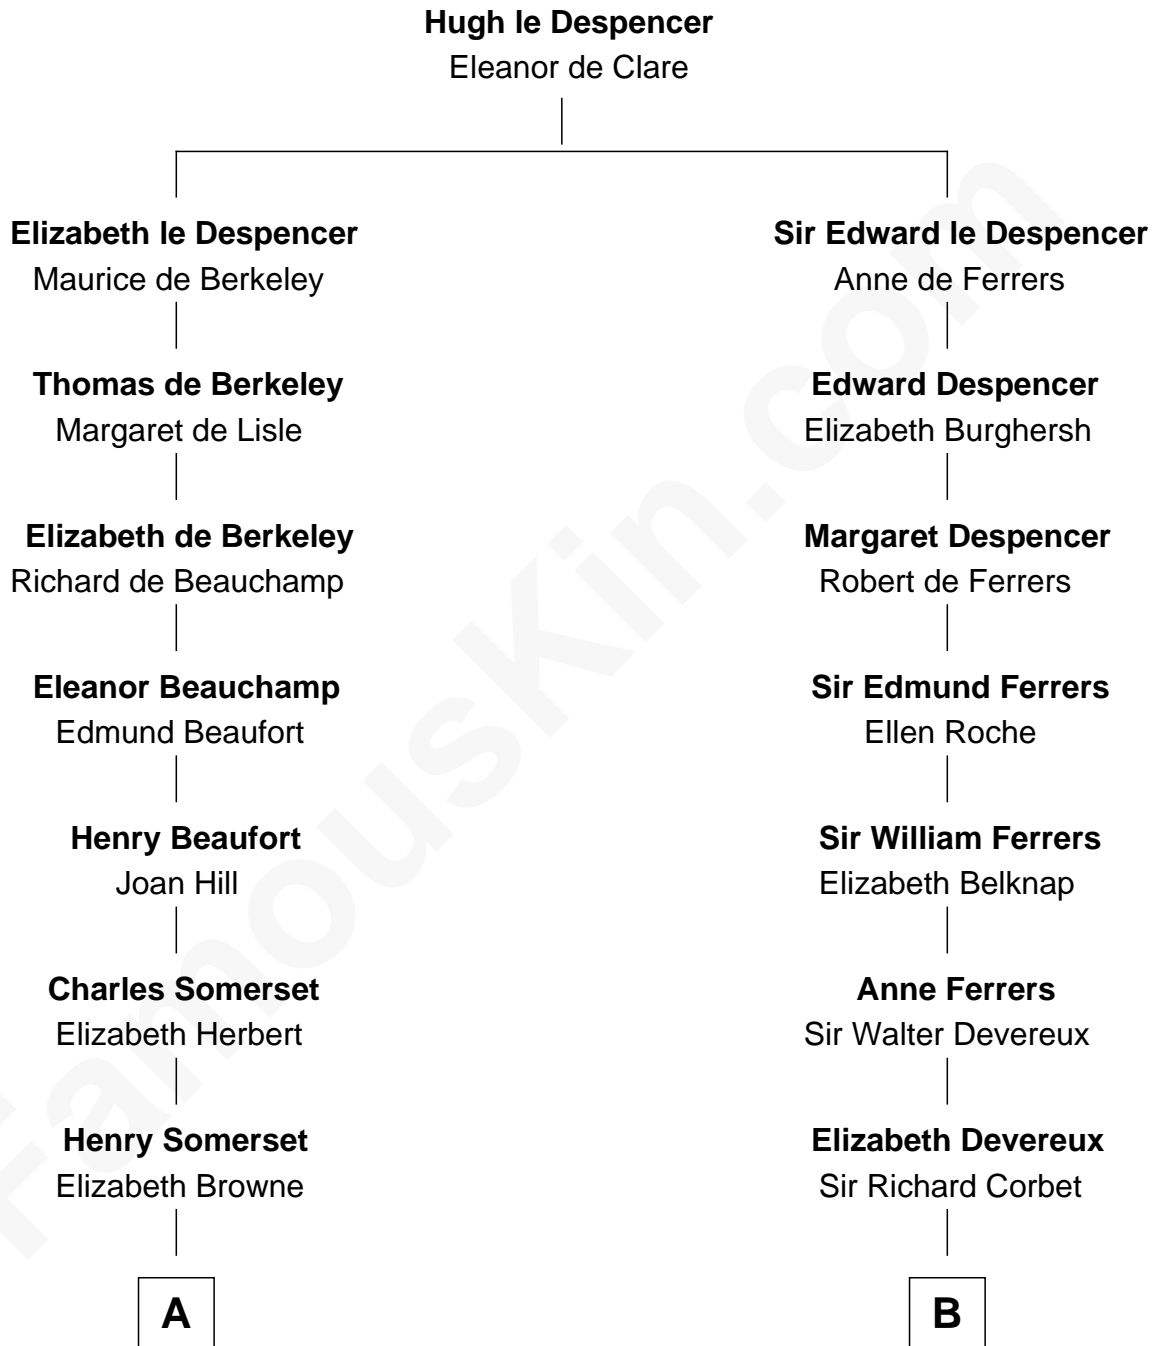

FamousKin.com

Relationship Chart of

Kit Harington

TV Actor - "Game of Thrones"

20th cousin 1 time removed of

J.P. Morgan, Jr.

American Banker and Philanthropist

C

Edward Henry Legge
Cordelia Twysden Molesworth

Lois Marjorie Legge
Ernest Wriothesley Denny

Lavender Cecilia Denny
John Charles Dundas Harington

Sir David Richard Harington
Deborah Jane Catesby

Kit Harington
TV Actor - "Game of Thrones"