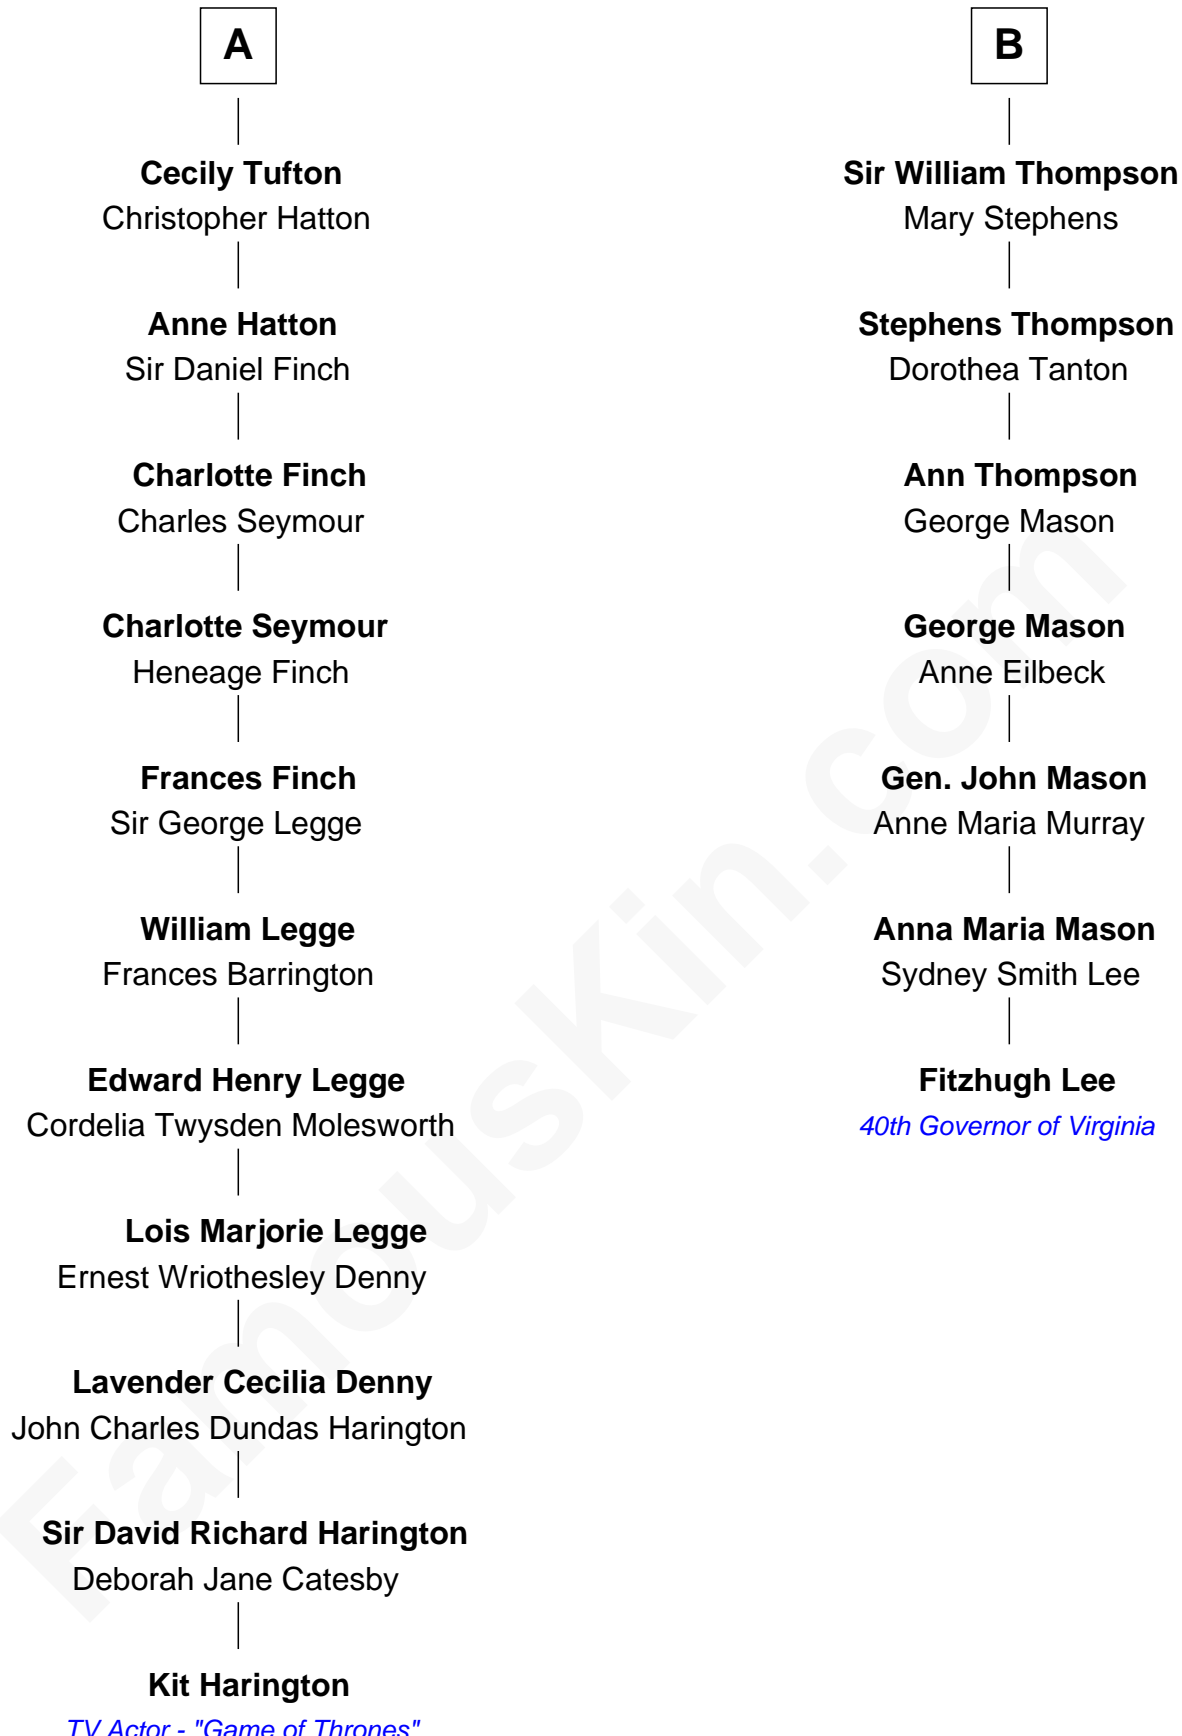

FamousKin.com Relationship Chart of

Kit Harington

TV Actor - "Game of Thrones"

13th cousin 4 times removed of

Fitzhugh Lee

40th Governor of Virginia

Thomas Clifford

Joan Dacre

A

Matilda Clifford
Sir Edmund Sutton

Thomas Dudley
Grace Threlkeld

Winifred Dudley
Anthony Blencowe

Richard Blencowe
Apollonia Tolson

Sir Henry Blencowe
Grace Sandford

John Blencowe
Anne Mallison

Elizabeth Blencowe
Henry Thompson

B

Kit Harington photo by [Gage Skidmore](#) (CC BY-SA 2.0)