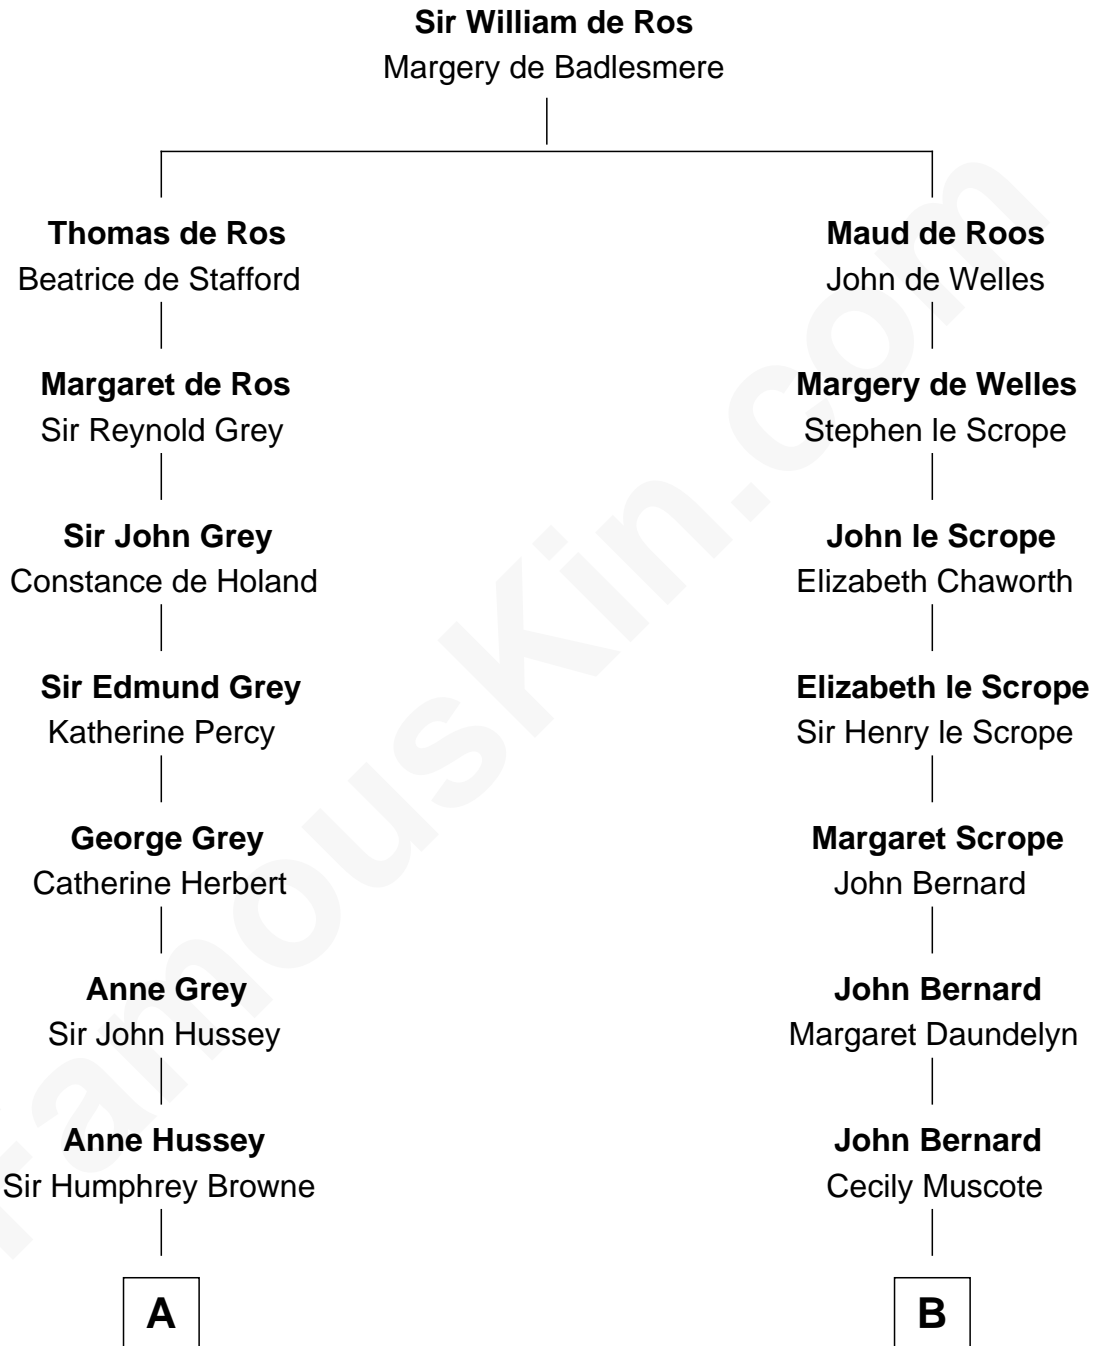

FamousKin.com

Relationship Chart of

Kit Harington

TV Actor - "Game of Thrones"

16th cousin 4 times removed of

Fitzhugh Lee

40th Governor of Virginia

C

—
Lois Marjorie Legge
Ernest Wriothesley Denny

—
Lavender Cecilia Denny
John Charles Dundas Harington

—
Sir David Richard Harington
Deborah Jane Catesby

—
Kit Harington
TV Actor - "Game of Thrones"

FamousKin.com