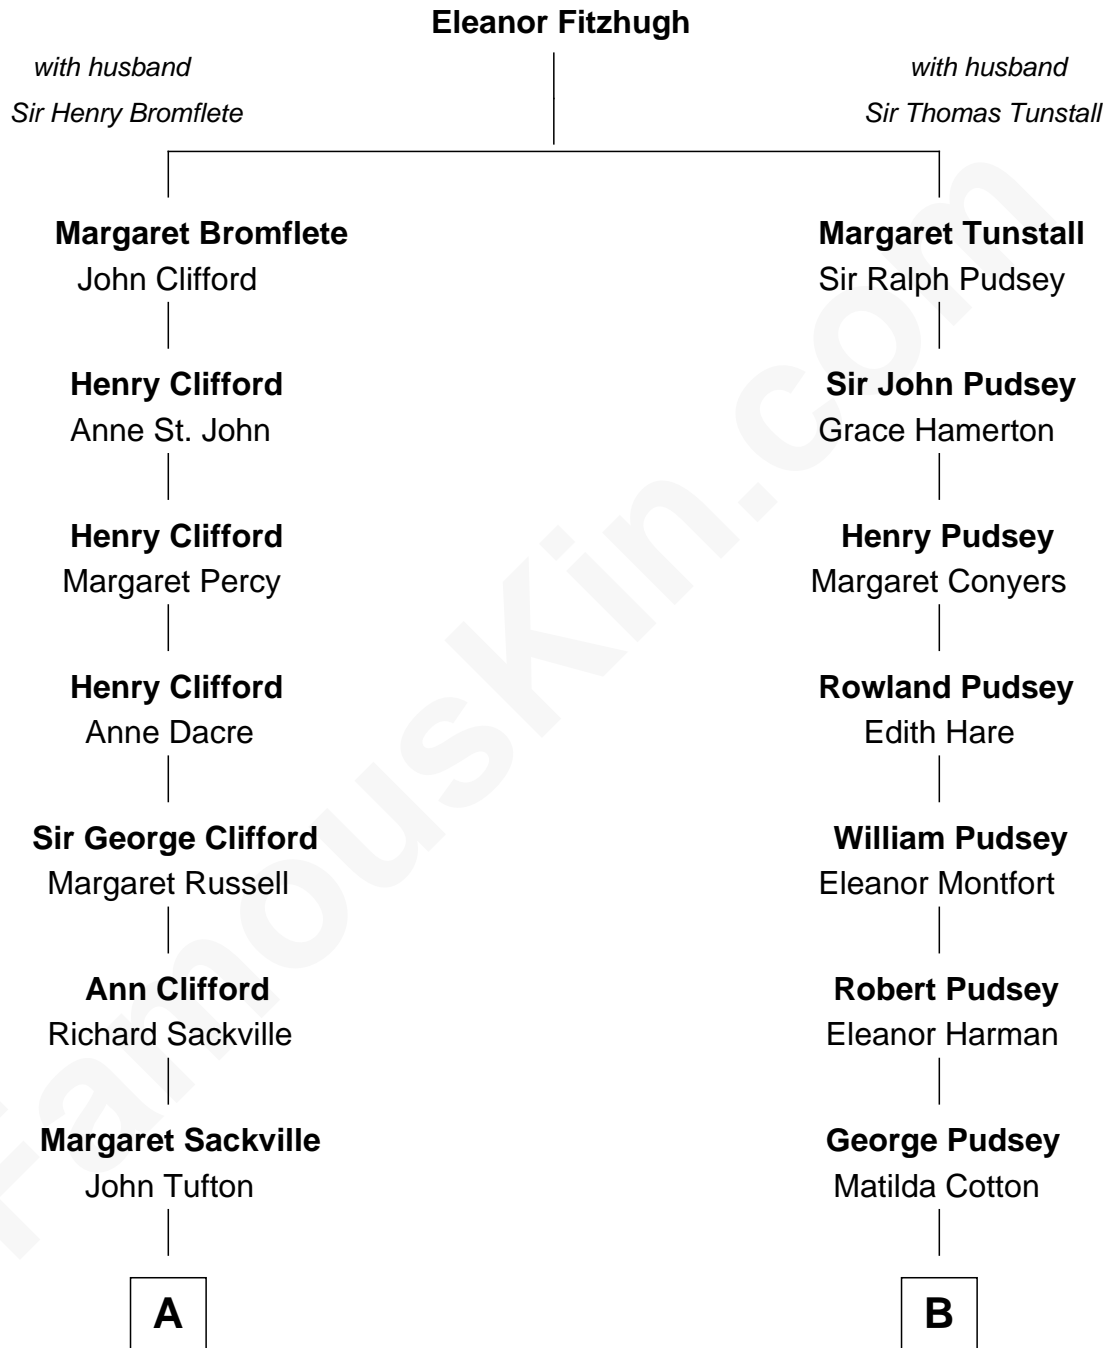

FamousKin.com

Relationship Chart of

Kit Harington

TV Actor - "Game of Thrones"

15th cousin 2 times removed of

Fitzhugh Lee

40th Governor of Virginia

TV Actor - "Game of Thrones"

Kit Harington photo by [Gage Skidmore](#) (CC BY-SA 2.0)