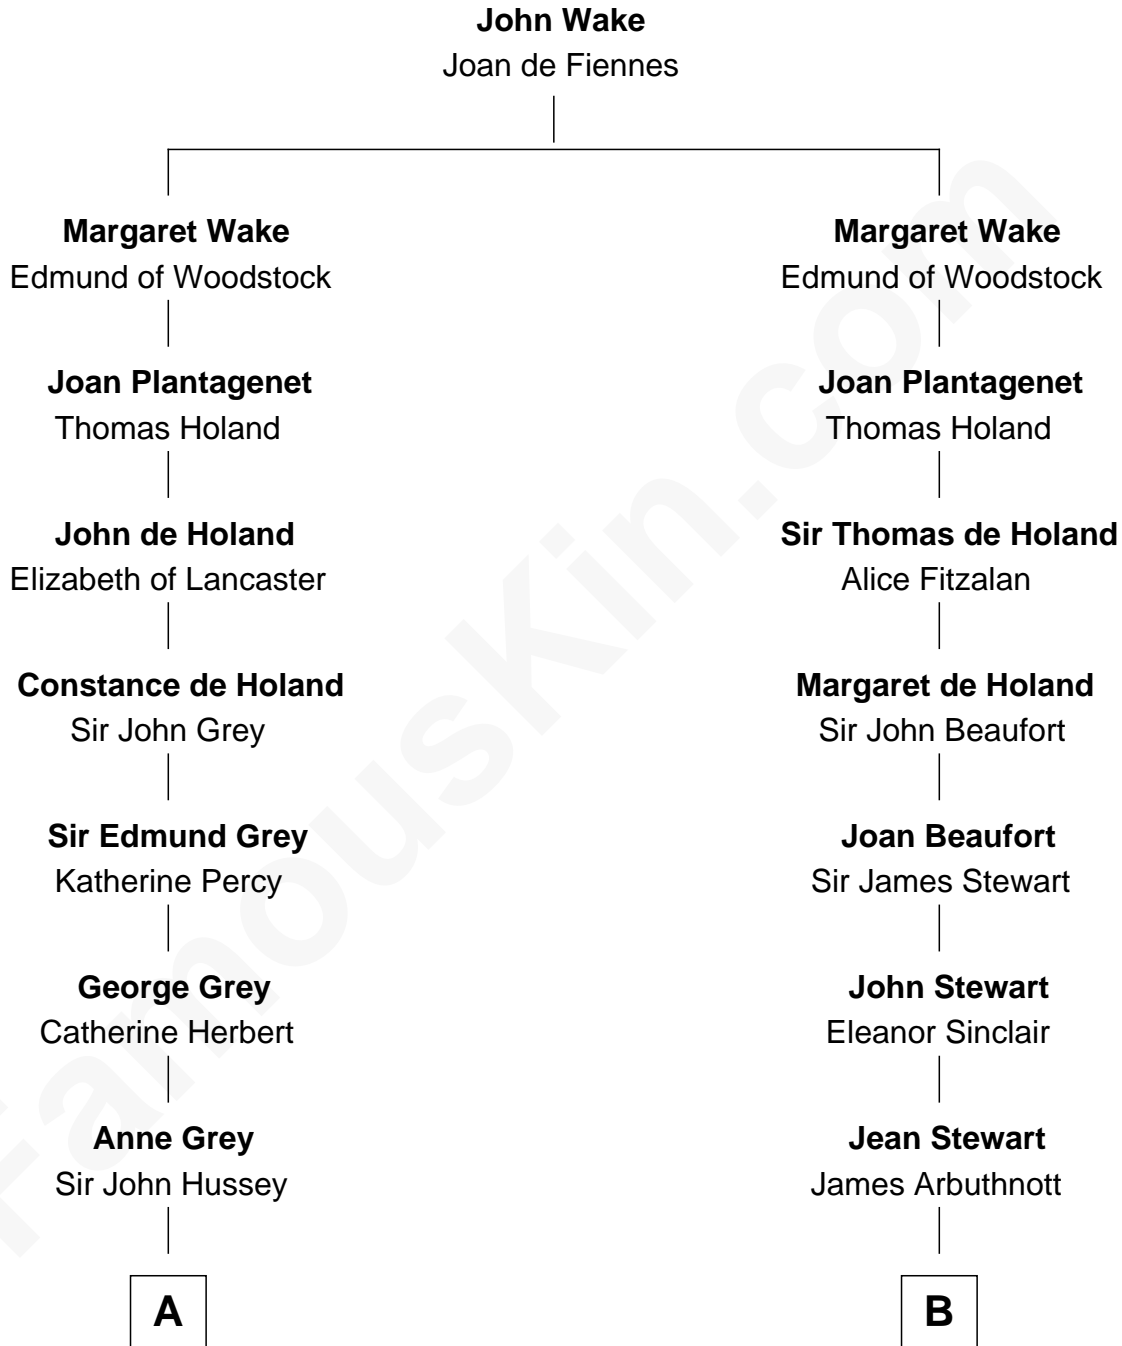

## Relationship Chart of

### Kit Harington

TV Actor - "Game of Thrones"

17th cousin 4 times removed of

### Fitzhugh Lee

40th Governor of Virginia

**C**

**Edward Henry Legge**  
Cordelia Twysden Molesworth

**Lois Marjorie Legge**  
Ernest Wriothesley Denny

**Lavender Cecilia Denny**  
John Charles Dundas Harington