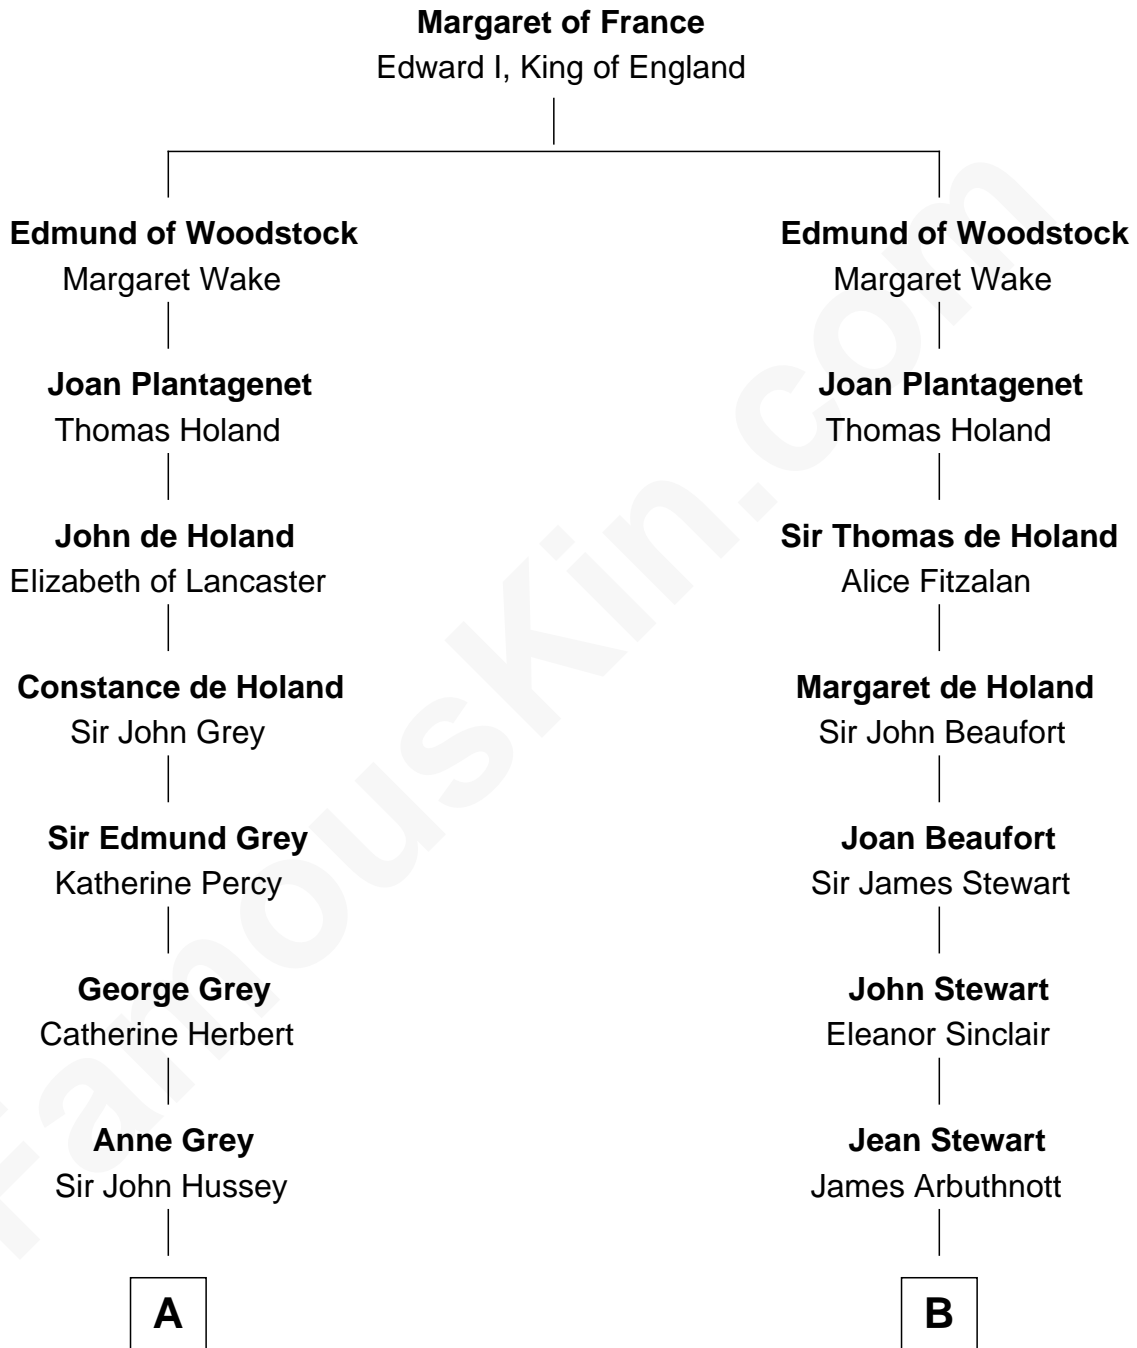

FamousKin.com Relationship Chart of

Kit Harington

TV Actor - "Game of Thrones"

17th cousin 4 times removed of

Fitzhugh Lee

40th Governor of Virginia

C

Edward Henry Legge
Cordelia Twysden Molesworth

Lois Marjorie Legge
Ernest Wriothesley Denny

Lavender Cecilia Denny
John Charles Dundas Harington

Sir David Richard Harington
Deborah Jane Catesby

Kit Harington
TV Actor - "Game of Thrones"