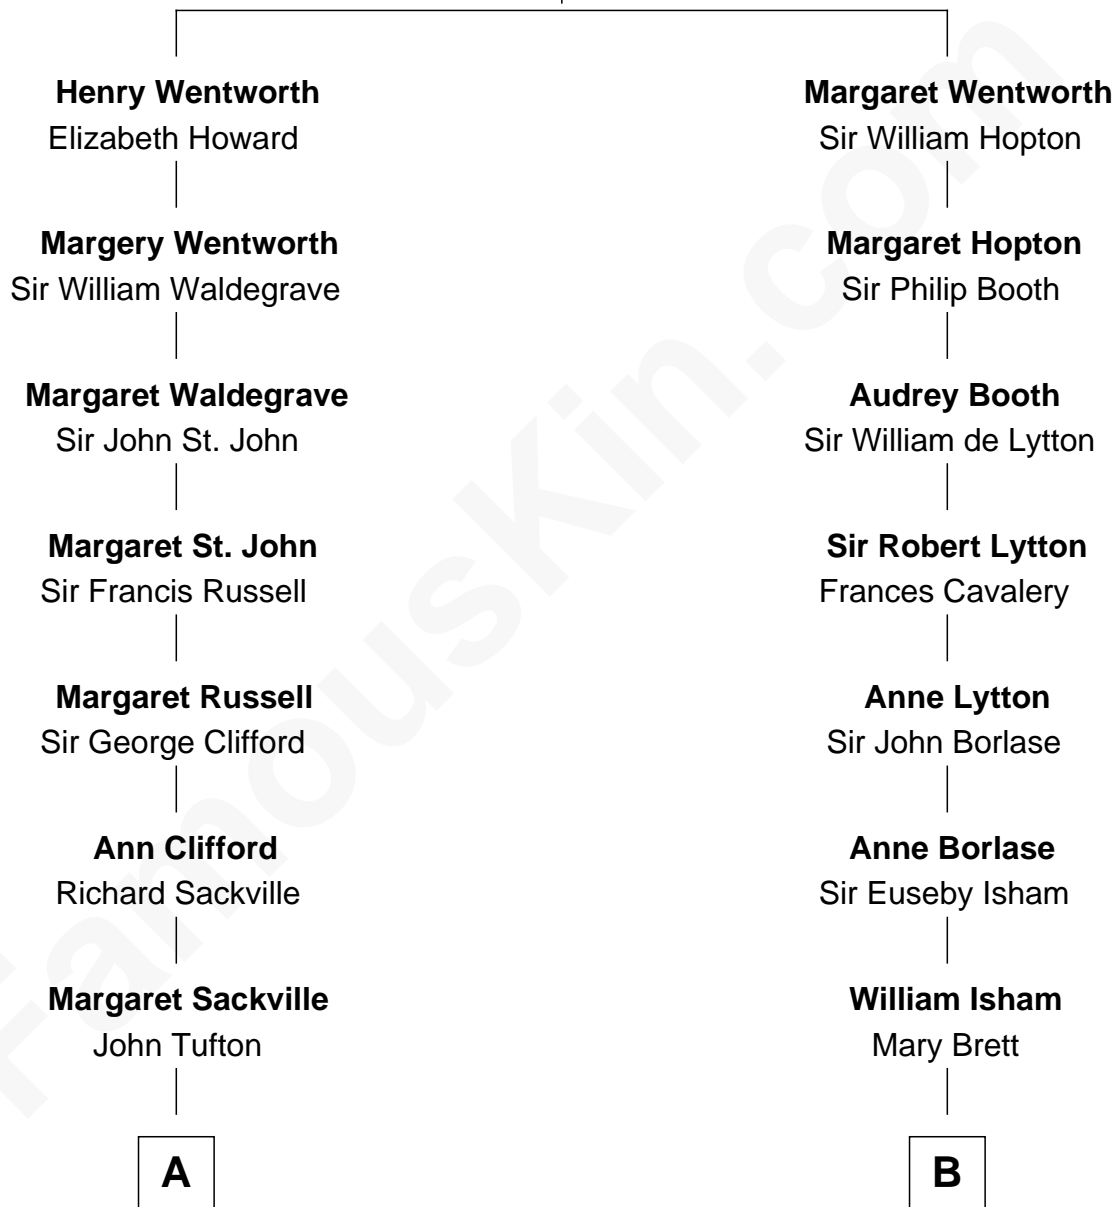

FamousKin.com

Relationship Chart of

Kit Harington

TV Actor - "Game of Thrones"

14th cousin 3 times removed of

Fitzhugh Lee

40th Governor of Virginia

Sir Roger Wentworth

Margery Despencer

Kit Harington photo by [Gage Skidmore](#) (CC BY-SA 2.0)