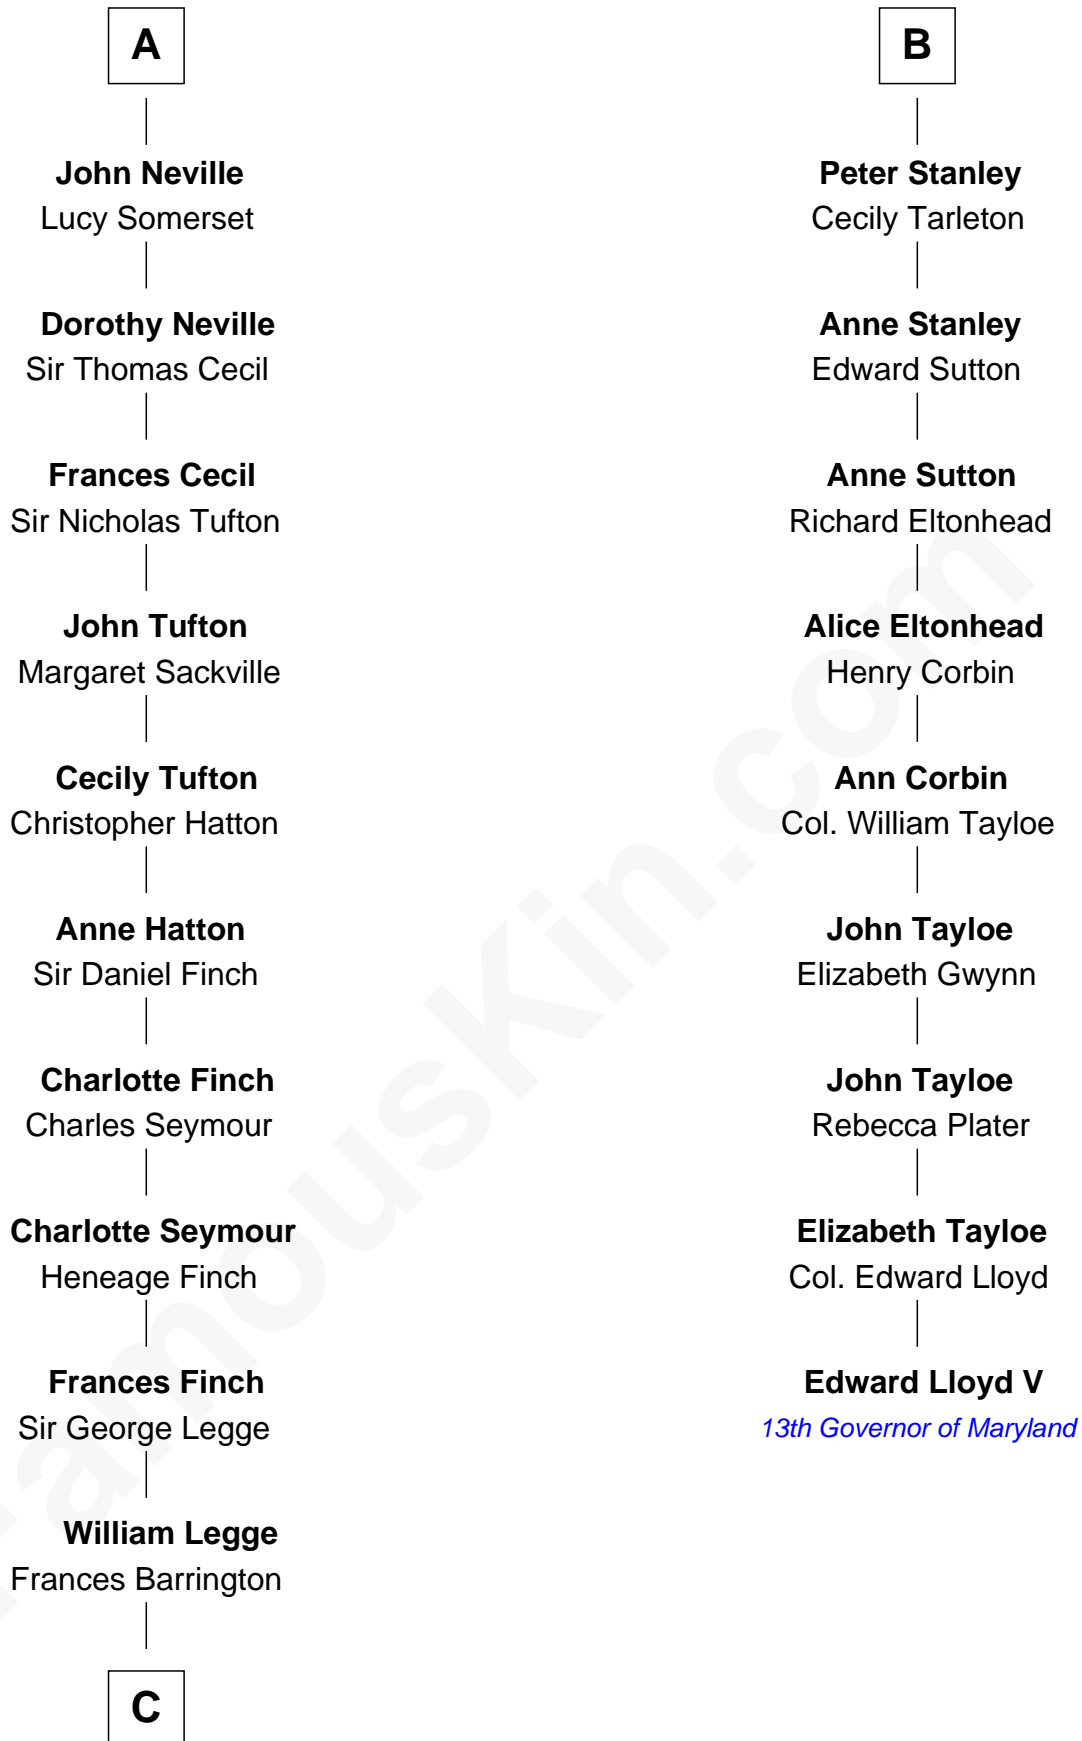

## Relationship Chart of

### Kit Harington

TV Actor - "Game of Thrones"

15th cousin 6 times removed of

### Edward Lloyd V

13th Governor of Maryland

**Katherine de Hastang**

Ralph de Stafford

**C**

Edward Henry Legge  
Cordelia Twysden Molesworth

Lois Marjorie Legge  
Ernest Wriothesley Denny

Lavender Cecilia Denny  
John Charles Dundas Harington