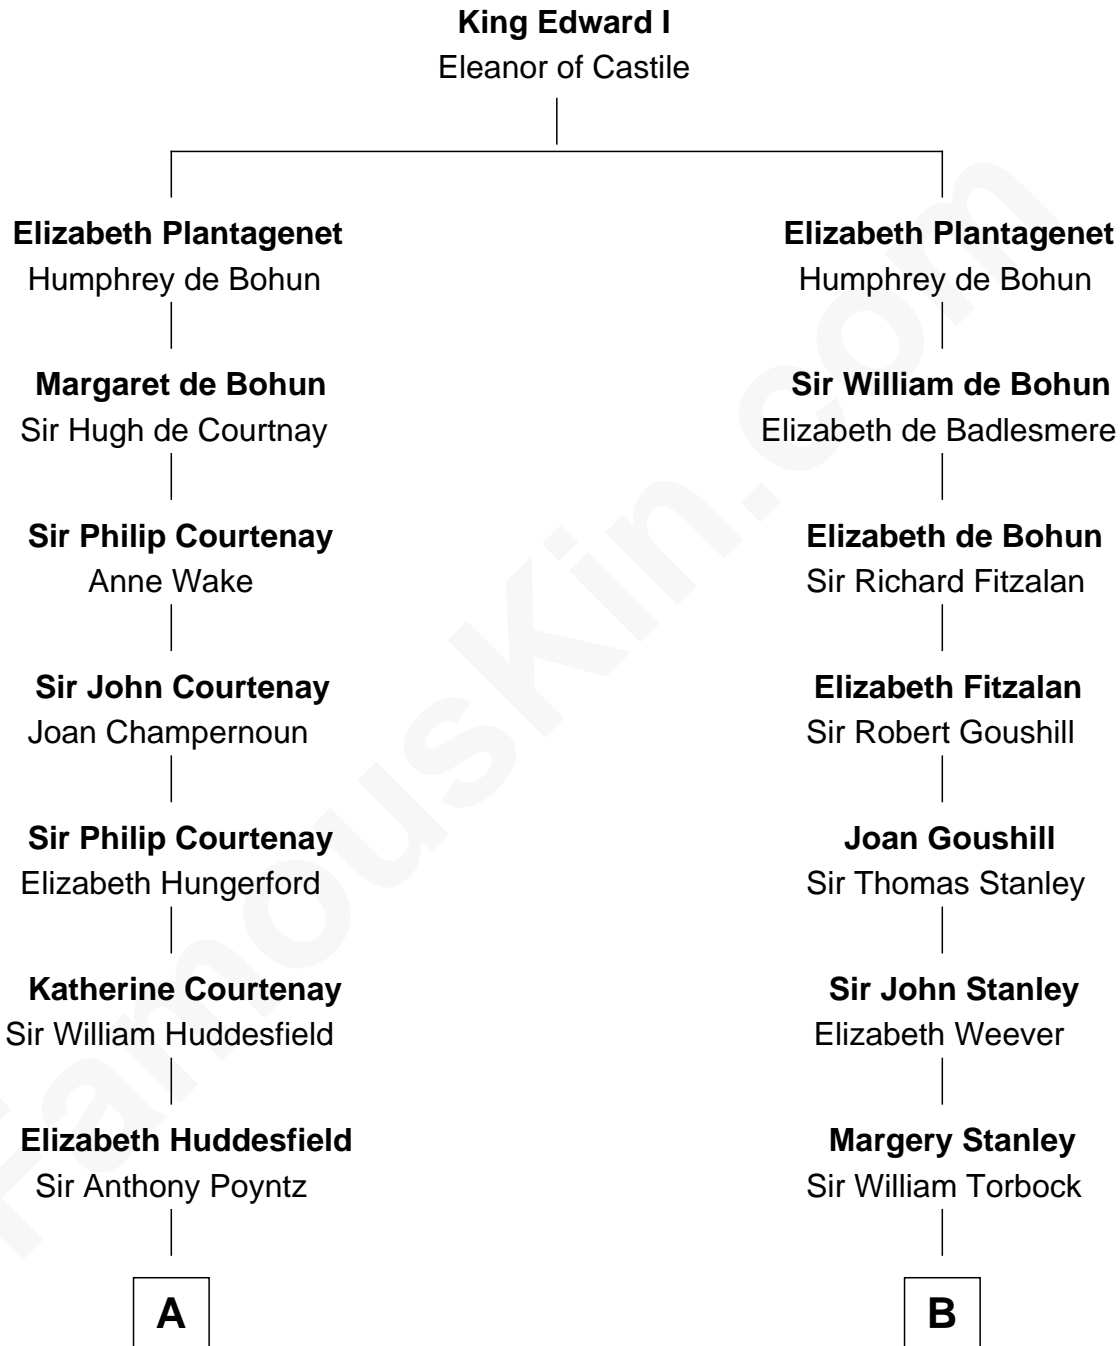

FamousKin.com

Relationship Chart of

Kit Harington

TV Actor - "Game of Thrones"

16th cousin 5 times removed of

Edward Lloyd V

13th Governor of Maryland

C

Edward Henry Legge
Cordelia Twysden Molesworth

Lois Marjorie Legge
Ernest Wriothesley Denny

Lavender Cecilia Denny
John Charles Dundas Harington

Sir David Richard Harington
Deborah Jane Catesby

Kit Harington
TV Actor - "Game of Thrones"