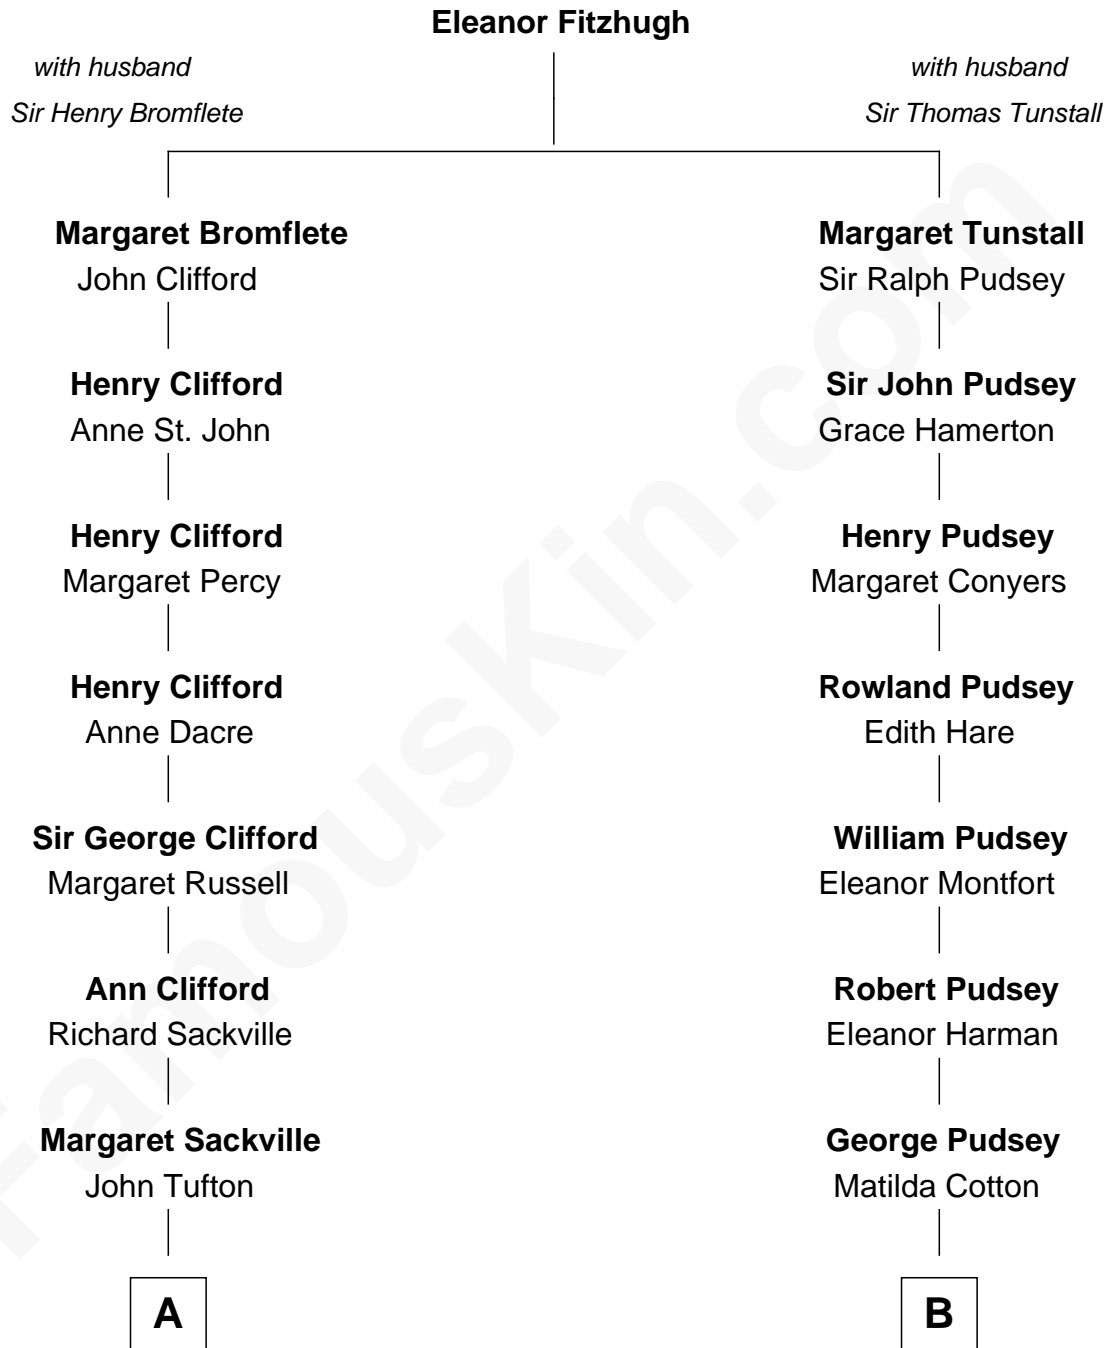

FamousKin.com

Relationship Chart of

Kit Harington

TV Actor - "Game of Thrones"

14th cousin 3 times removed of

Edward Lloyd V

13th Governor of Maryland

A

Cecily Tufton
Christopher Hatton

Anne Hatton
Sir Daniel Finch

Charlotte Finch
Charles Seymour

Charlotte Seymour
Heneage Finch

Frances Finch
Sir George Legge

William Legge
Frances Barrington

Edward Henry Legge
Cordelia Twysden Molesworth