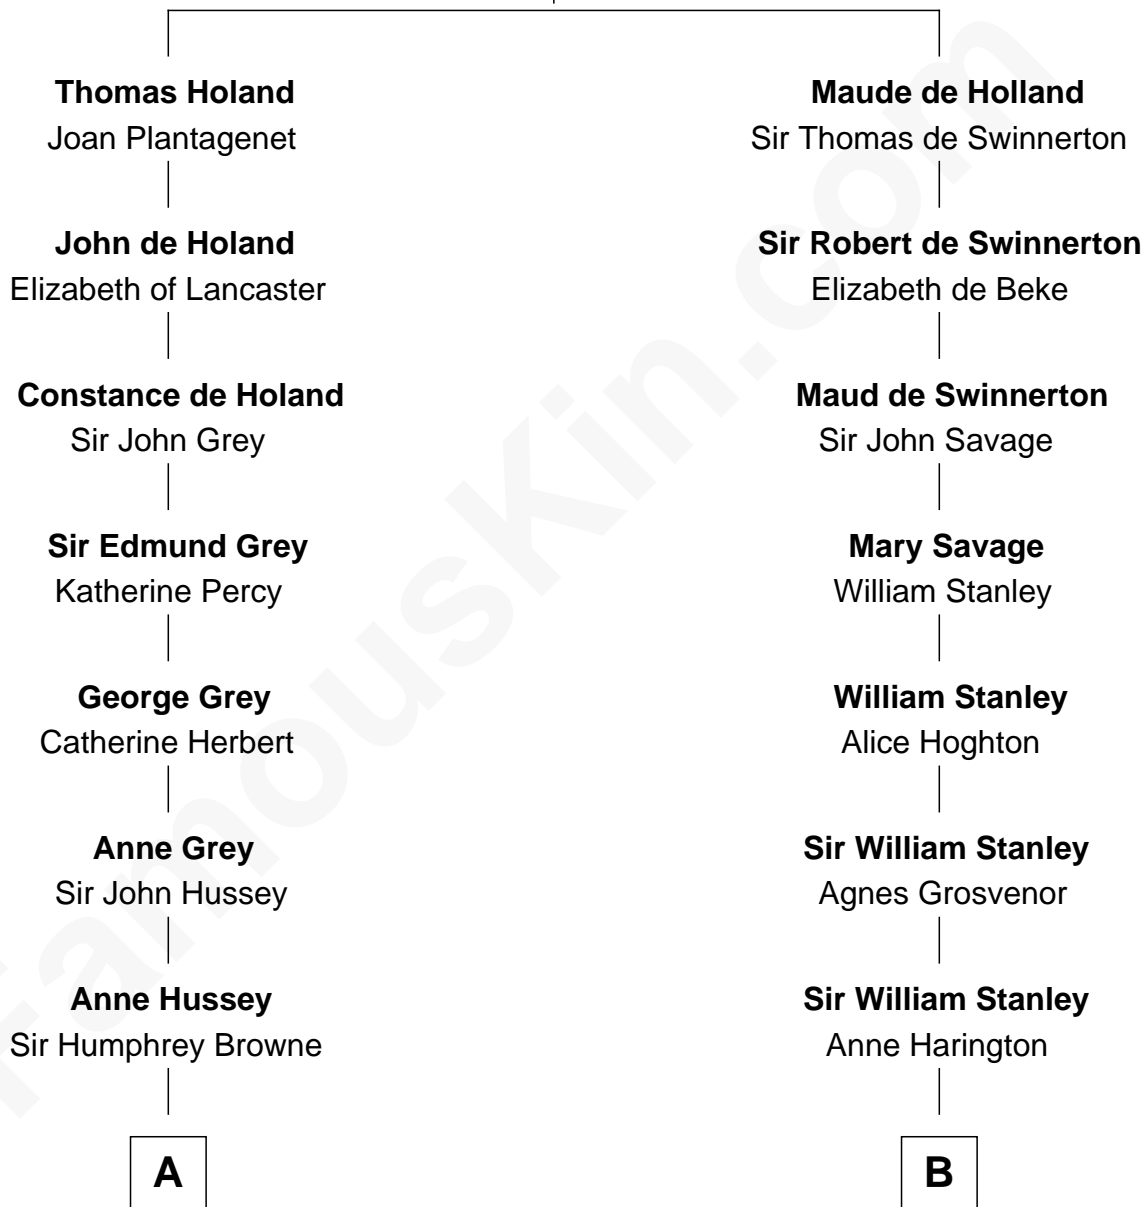

## Relationship Chart of

### Kit Harington

TV Actor - "Game of Thrones"

15th cousin 5 times removed of

### Edward Lloyd V

13th Governor of Maryland

**Sir Robert de Holland**

Maude la Zouche

**C**

—  
**Lois Marjorie Legge**  
Ernest Wriothesley Denny

—  
**Lavender Cecilia Denny**  
John Charles Dundas Harington