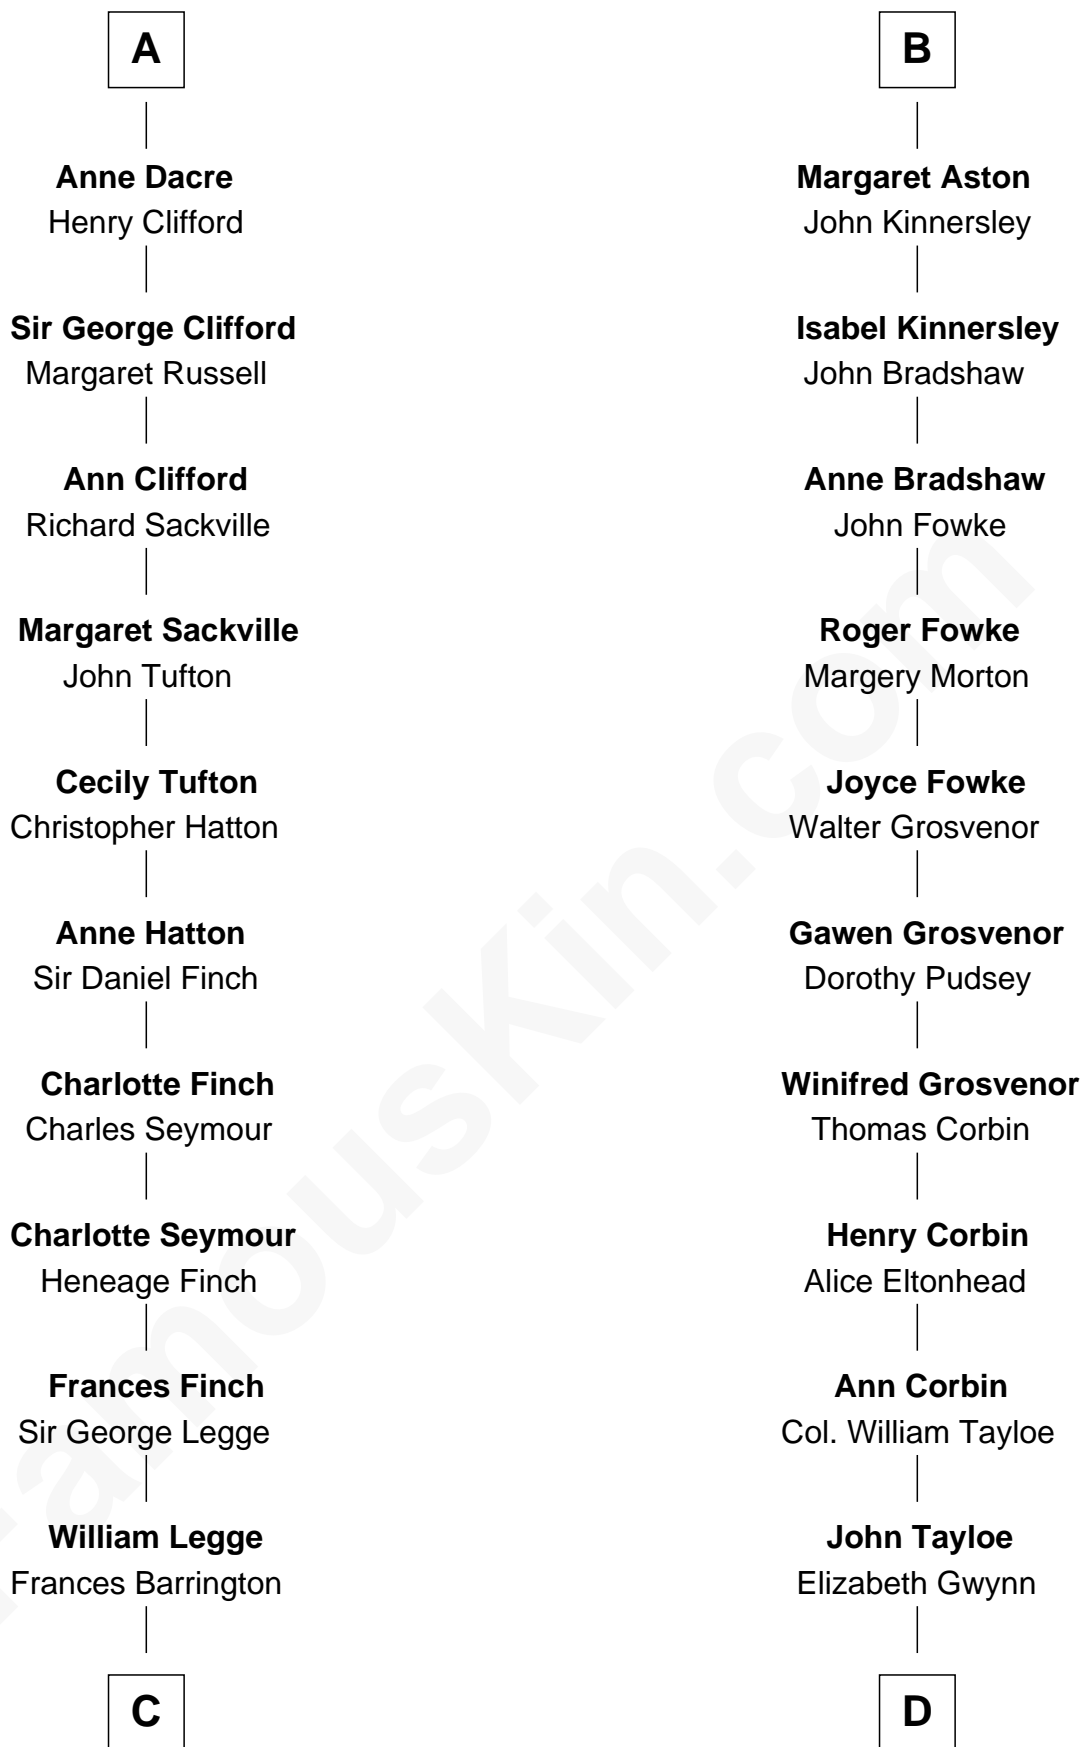

# FamousKin.com Relationship Chart of

**Kit Harington**

TV Actor - "Game of Thrones"

21st cousin of

**Henry Lloyd**

40th Governor of Maryland

**C**

**Edward Henry Legge**  
Cordelia Twysden Molesworth

**Lois Marjorie Legge**  
Ernest Wriothesley Denny

**Lavender Cecilia Denny**  
John Charles Dundas Harington

**Sir David Richard Harington**  
Deborah Jane Catesby

**Kit Harington**  
*TV Actor - "Game of Thrones"*

**D**

**John Tayloe**  
Rebecca Plater

**Elizabeth Tayloe**  
Col. Edward Lloyd

**Col. Edward Lloyd**  
Sally Scott Murray

**Daniel Lloyd**  
Catherine Henry

**Henry Lloyd**  
*40th Governor of Maryland*