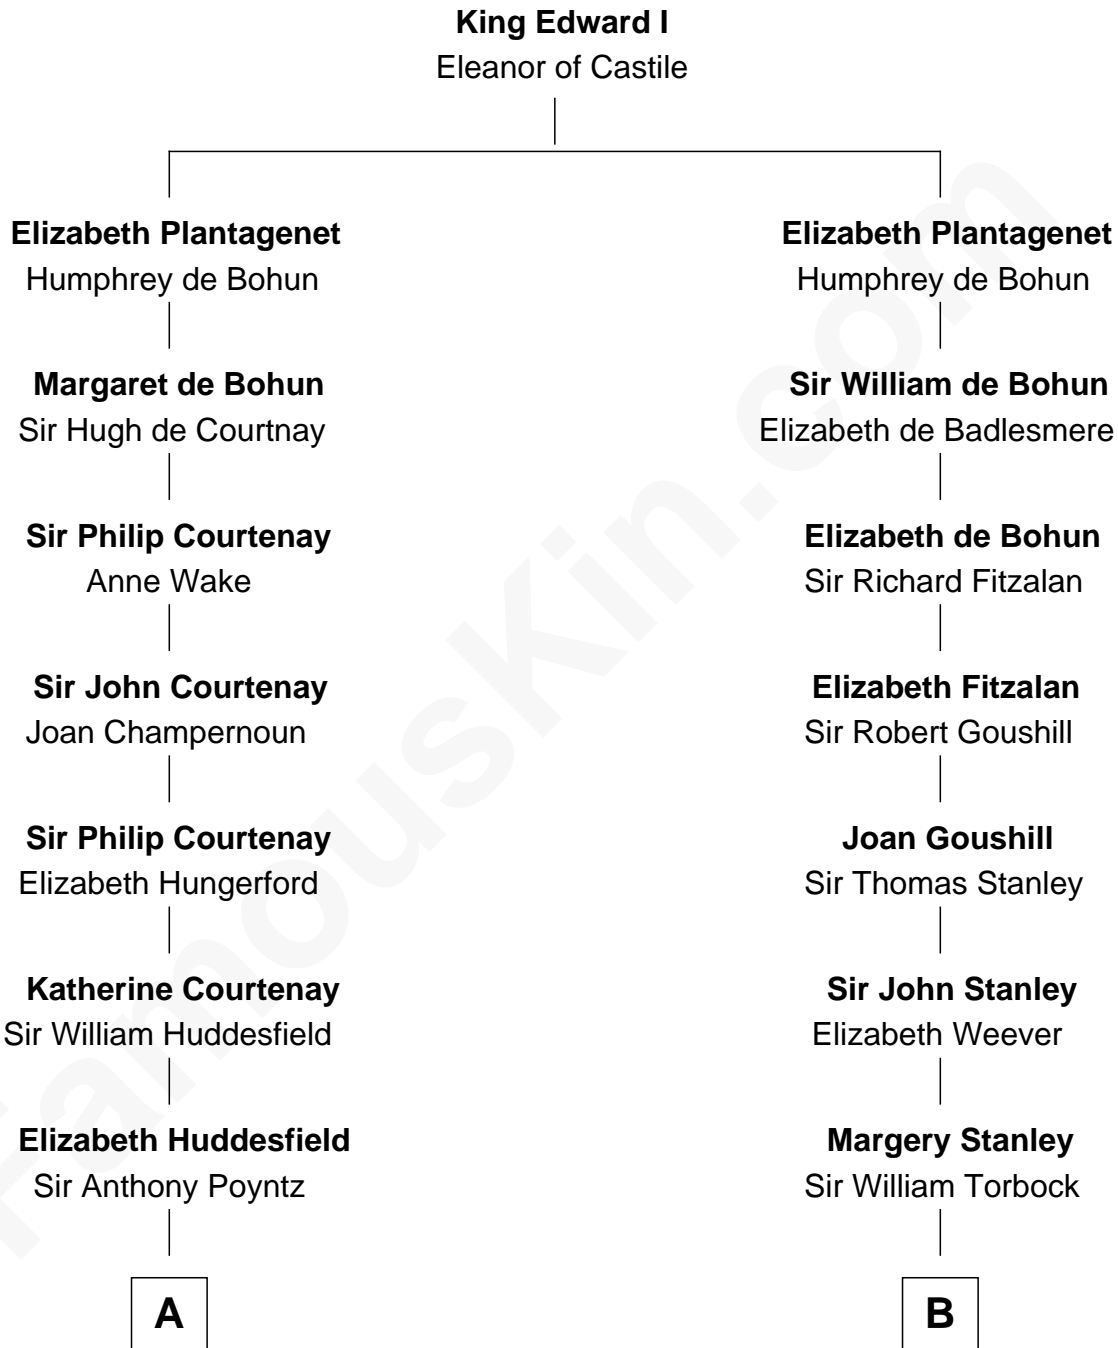

FamousKin.com Relationship Chart of

Kit Harington

TV Actor - "Game of Thrones"

18th cousin 3 times removed of

Henry Lloyd

40th Governor of Maryland

C

Edward Henry Legge
Cordelia Twysden Molesworth

Lois Marjorie Legge
Ernest Wriothesley Denny

Lavender Cecilia Denny
John Charles Dundas Harington

Sir David Richard Harington
Deborah Jane Catesby

Kit Harington
TV Actor - "Game of Thrones"

D

Daniel Lloyd
Catherine Henry