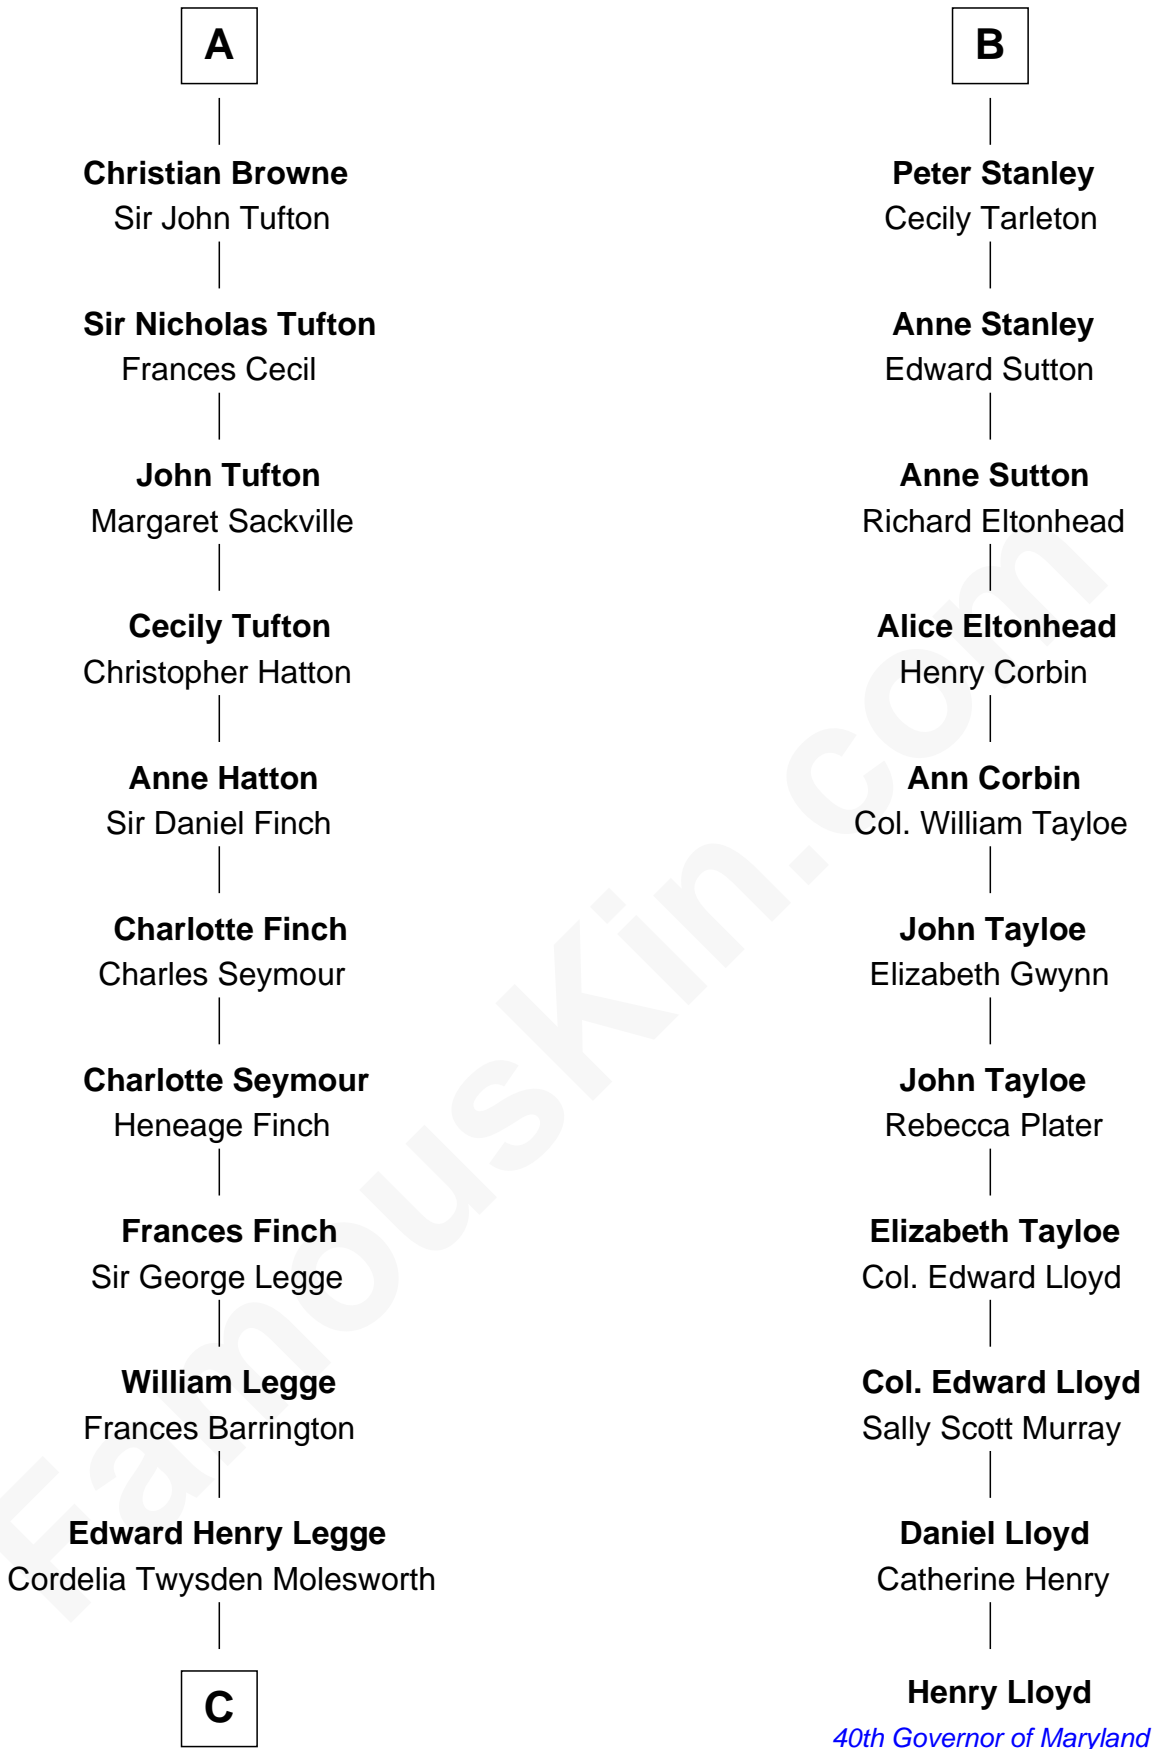

FamousKin.com

Relationship Chart of

Kit Harington

TV Actor - "Game of Thrones"

17th cousin 3 times removed of

Henry Lloyd

40th Governor of Maryland

C

—
Lois Marjorie Legge
Ernest Wriothesley Denny

—
Lavender Cecilia Denny
John Charles Dundas Harington

—
Sir David Richard Harington
Deborah Jane Catesby

—
Kit Harington
TV Actor - "Game of Thrones"

FamousKin.com