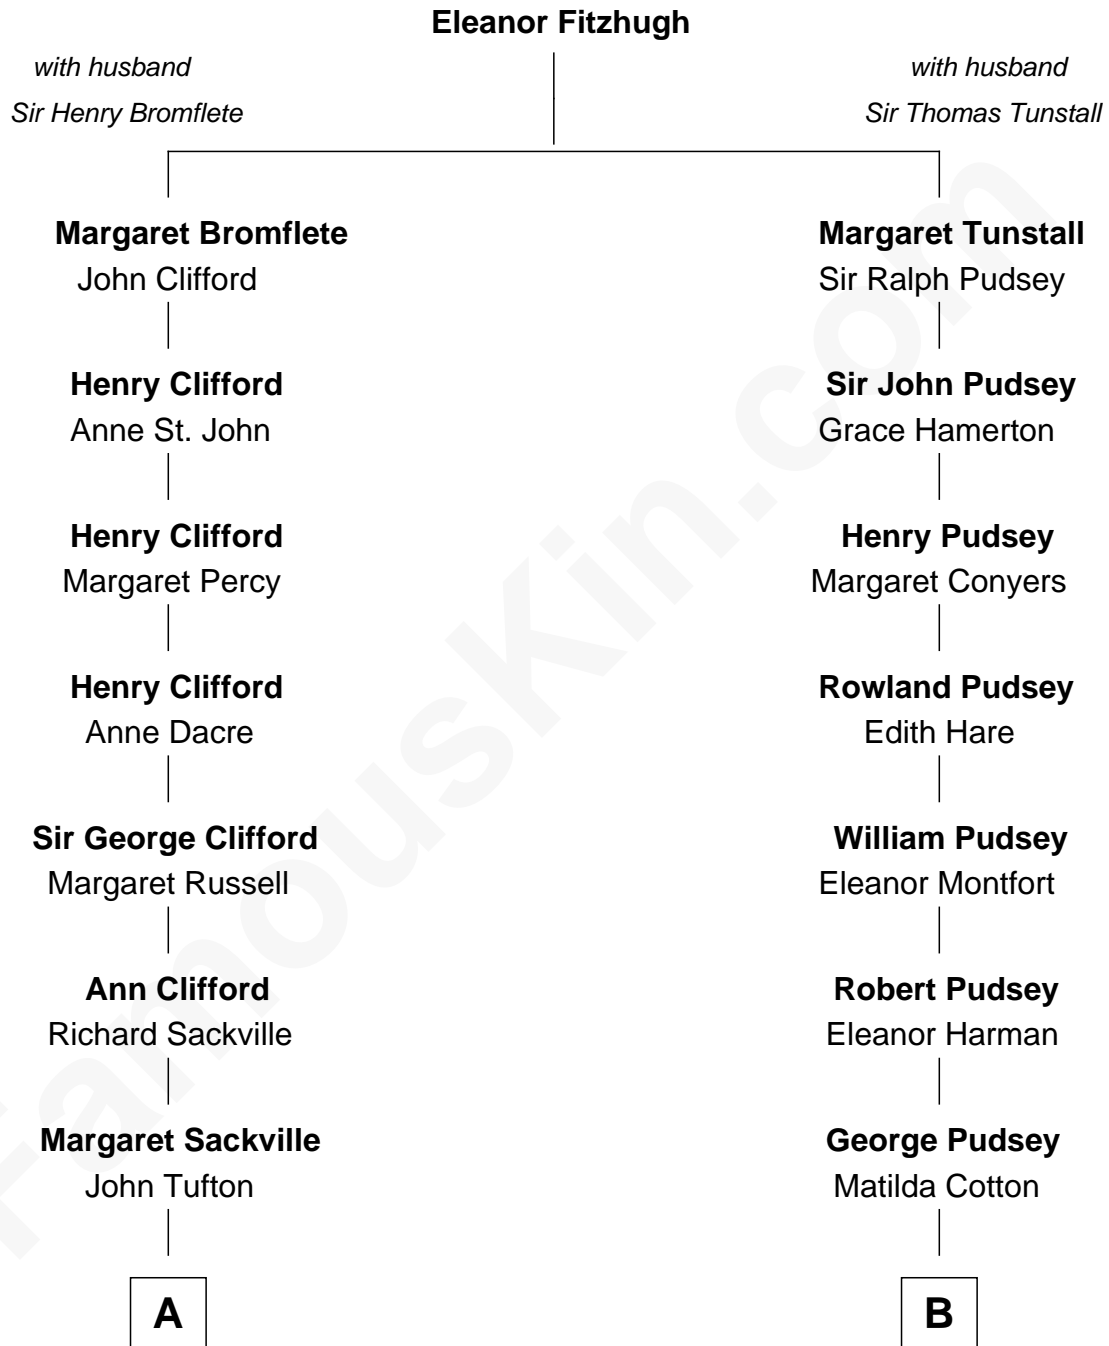

FamousKin.com

Relationship Chart of

Kit Harington

TV Actor - "Game of Thrones"

16th cousin 1 time removed of

Henry Lloyd

40th Governor of Maryland