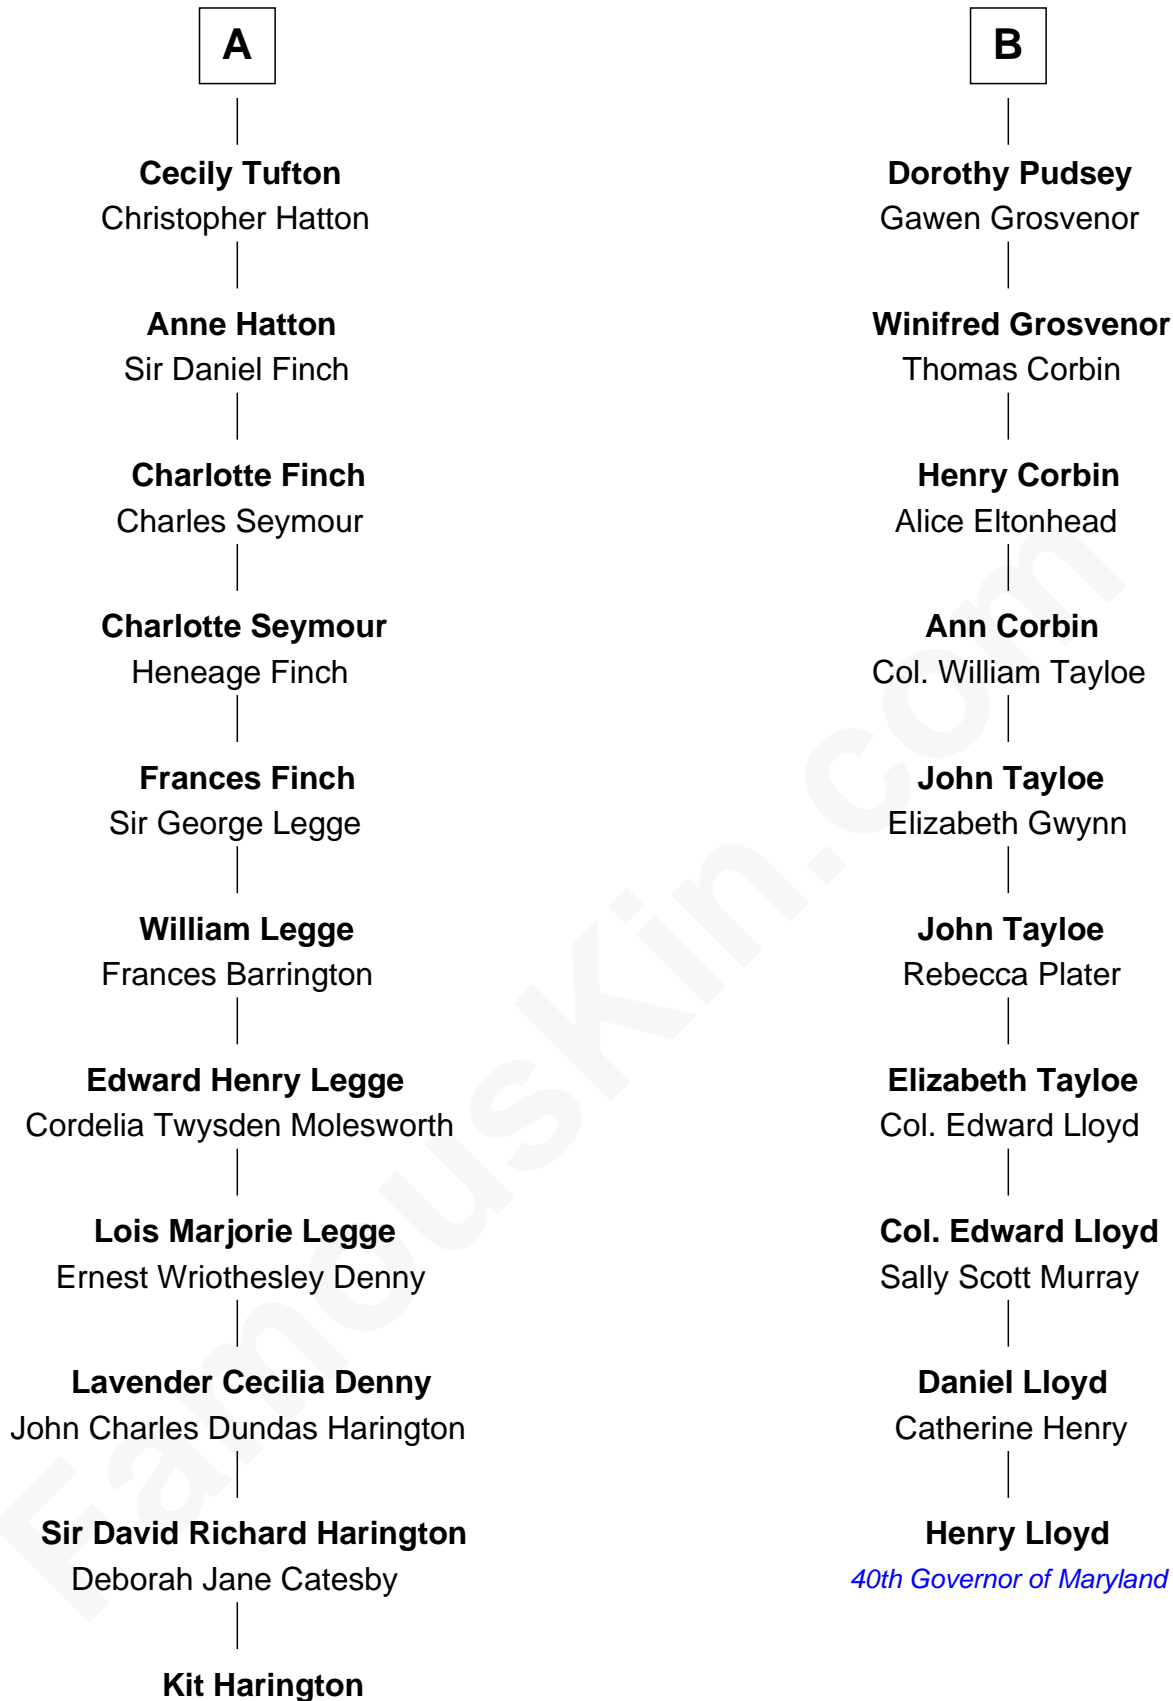

## Relationship Chart of

### Kit Harington

TV Actor - "Game of Thrones"

16th cousin 1 time removed of

### Henry Lloyd

40th Governor of Maryland

Kit Harington photo by [Gage Skidmore](#) (CC BY-SA 2.0)