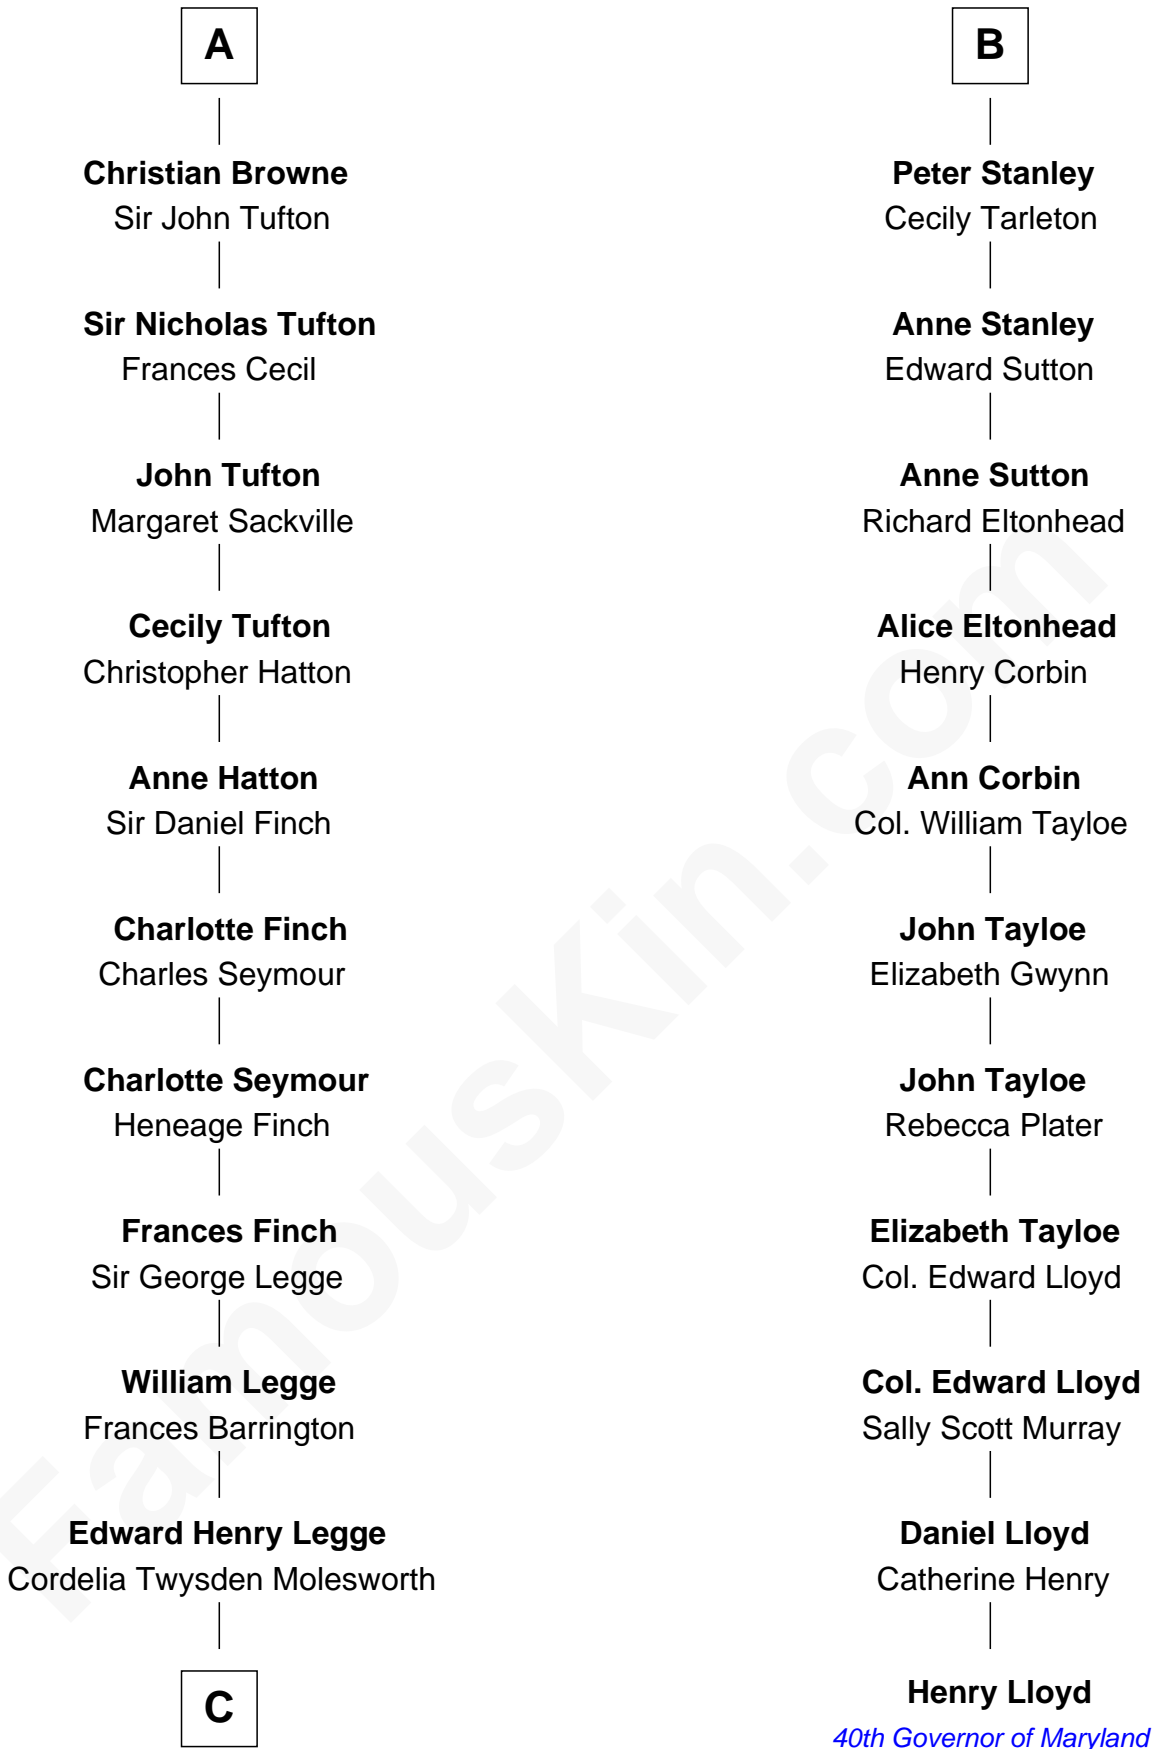

### Kit Harington

TV Actor - "Game of Thrones"

17th cousin 3 times removed of

### Henry Lloyd

40th Governor of Maryland

**Sir Robert de Holland**

Maude la Zouche

**C**

—  
**Lois Marjorie Legge**  
Ernest Wriothesley Denny

—  
**Lavender Cecilia Denny**  
John Charles Dundas Harington