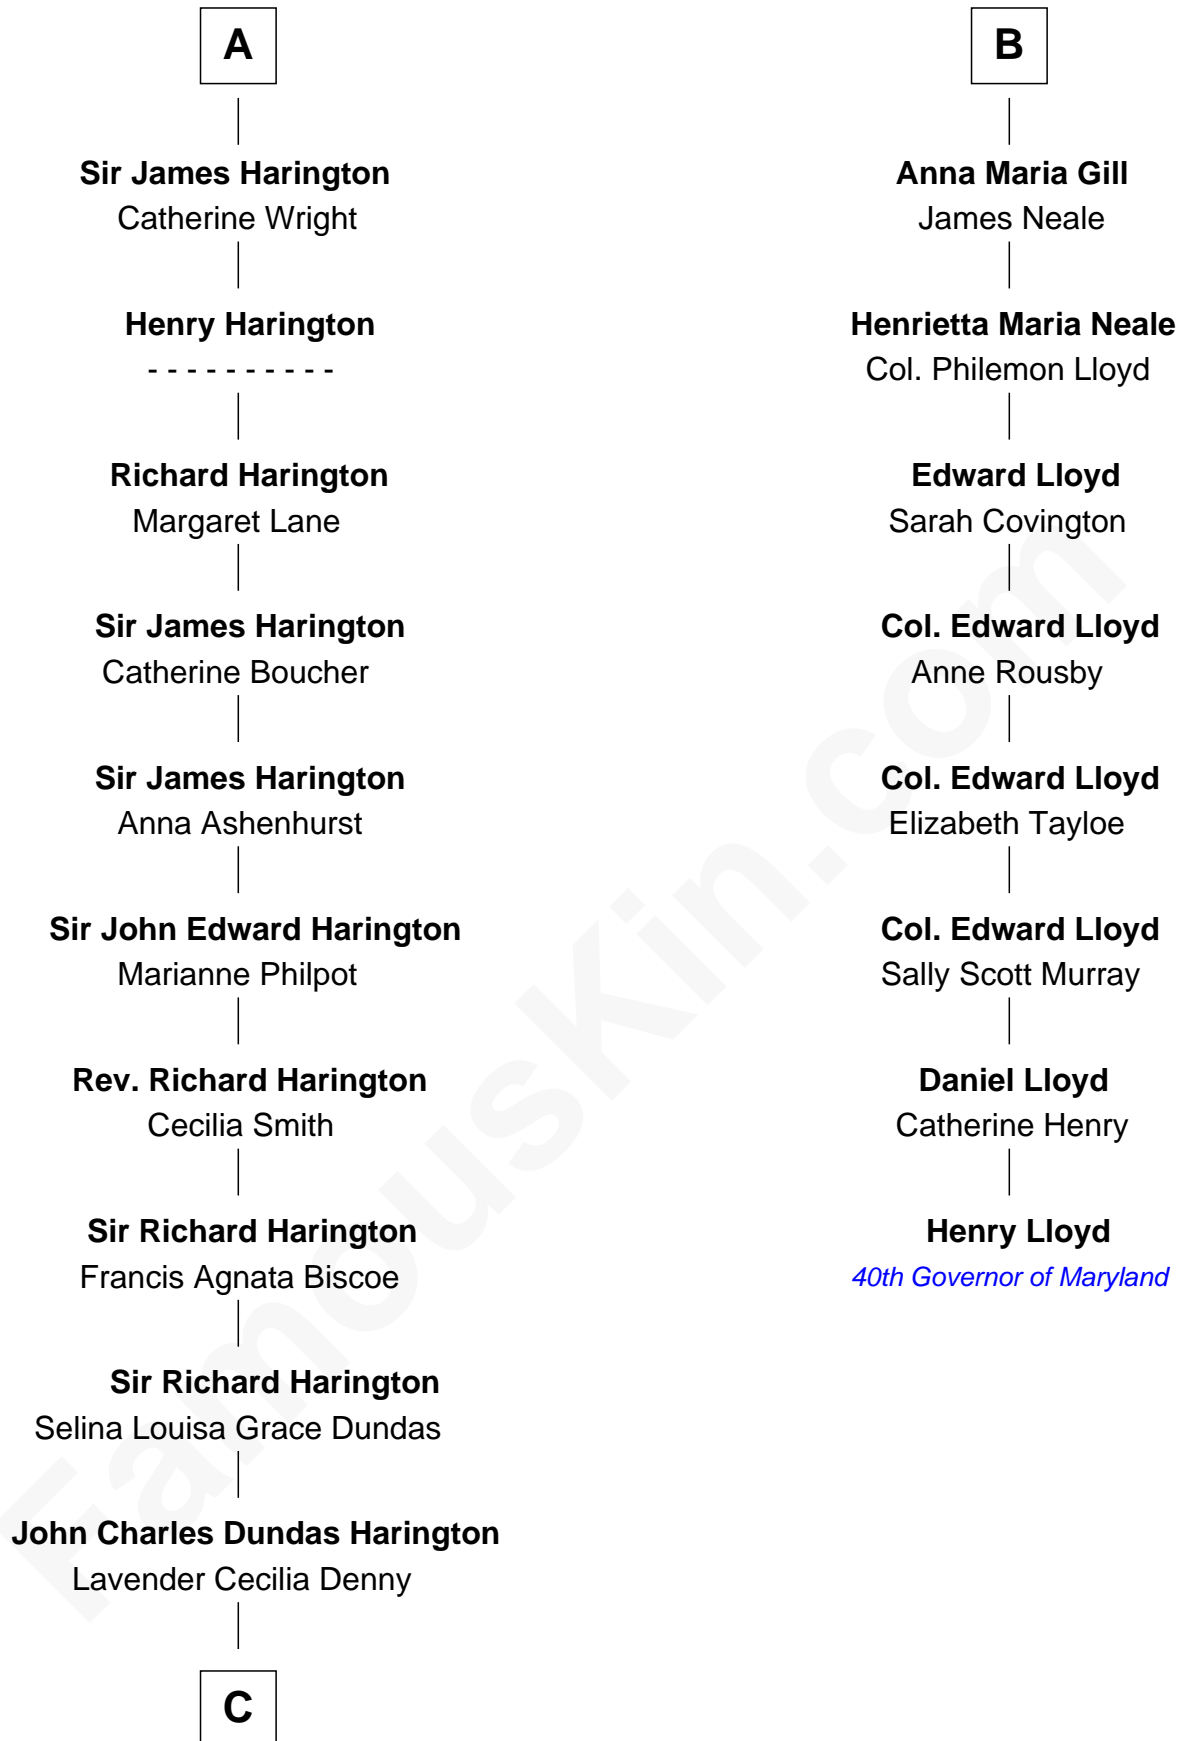

FamousKin.com

Relationship Chart of

Kit Harington

TV Actor - "Game of Thrones"

14th cousin 4 times removed of

Henry Lloyd

40th Governor of Maryland

Sir Robert Goushill

Joan Goushill

Sir Thomas Stanley

Sir John Stanley

Elizabeth Weever

Margery Stanley

Sir William Torbock

Thomas Torbock

Elizabeth Moore

William Torbock

Catherine Gerard

Margaret Torbock

Oliver Mainwaring

Mary Mainwaring

Benjamin Gill

B

|
Sir David Richard Harington