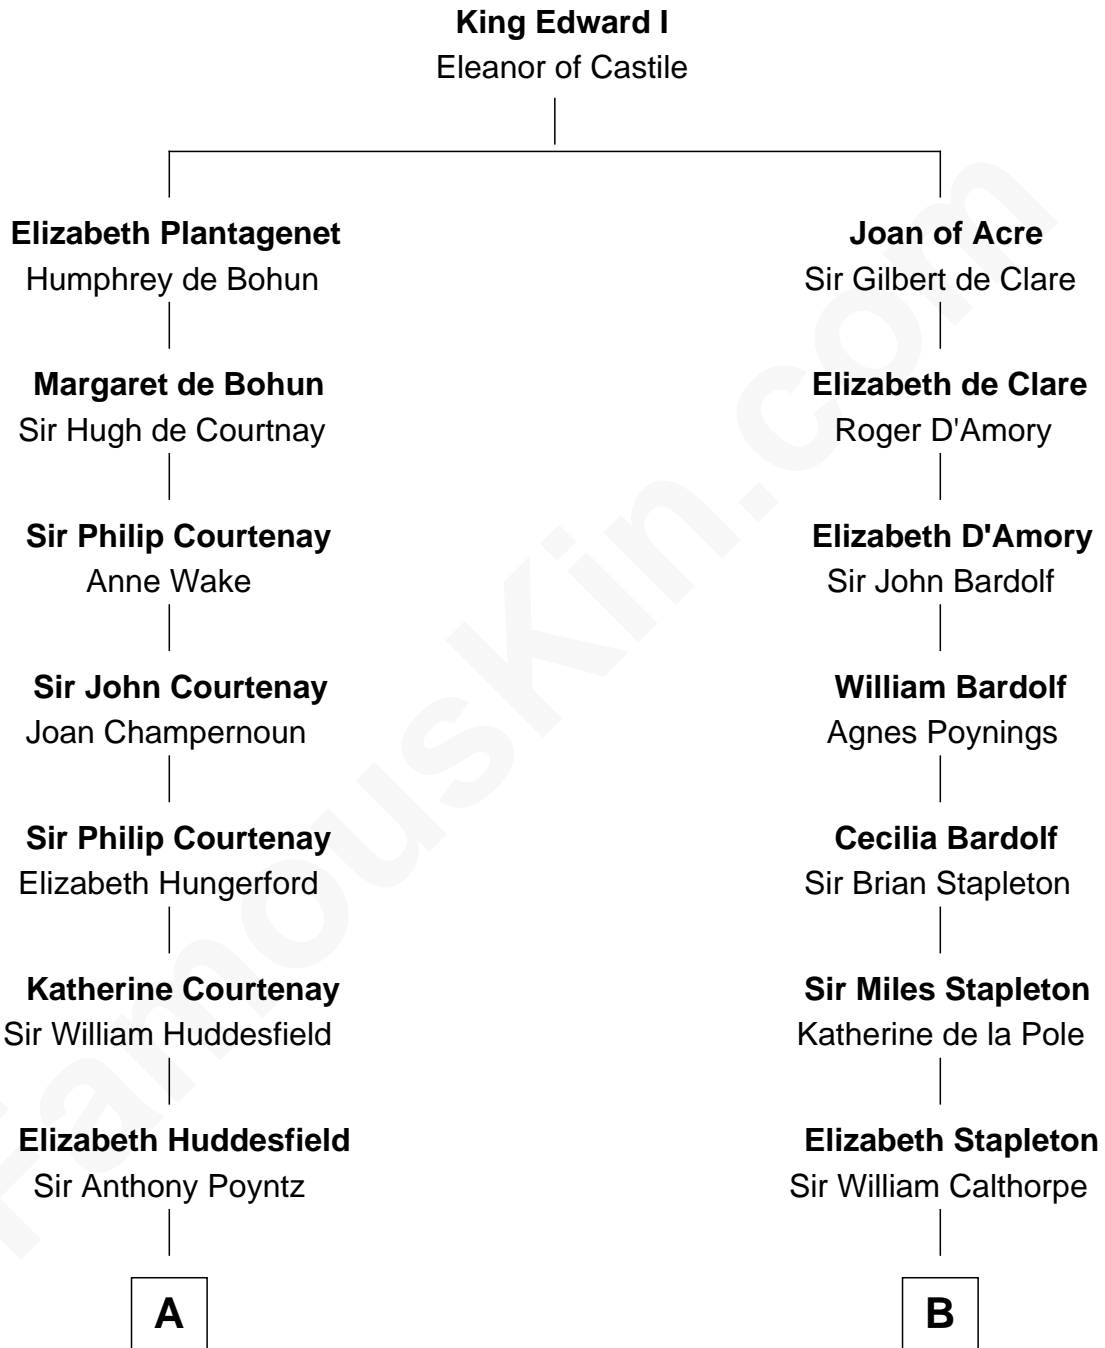

## Relationship Chart of

### Kit Harington

TV Actor - "Game of Thrones"

17th cousin 4 times removed of

### Charles Carnan Ridgely

15th Governor of Maryland

**C**

**Edward Henry Legge**  
Cordelia Twysden Molesworth

**Lois Marjorie Legge**  
Ernest Wriothesley Denny

**Lavender Cecilia Denny**  
John Charles Dundas Harington