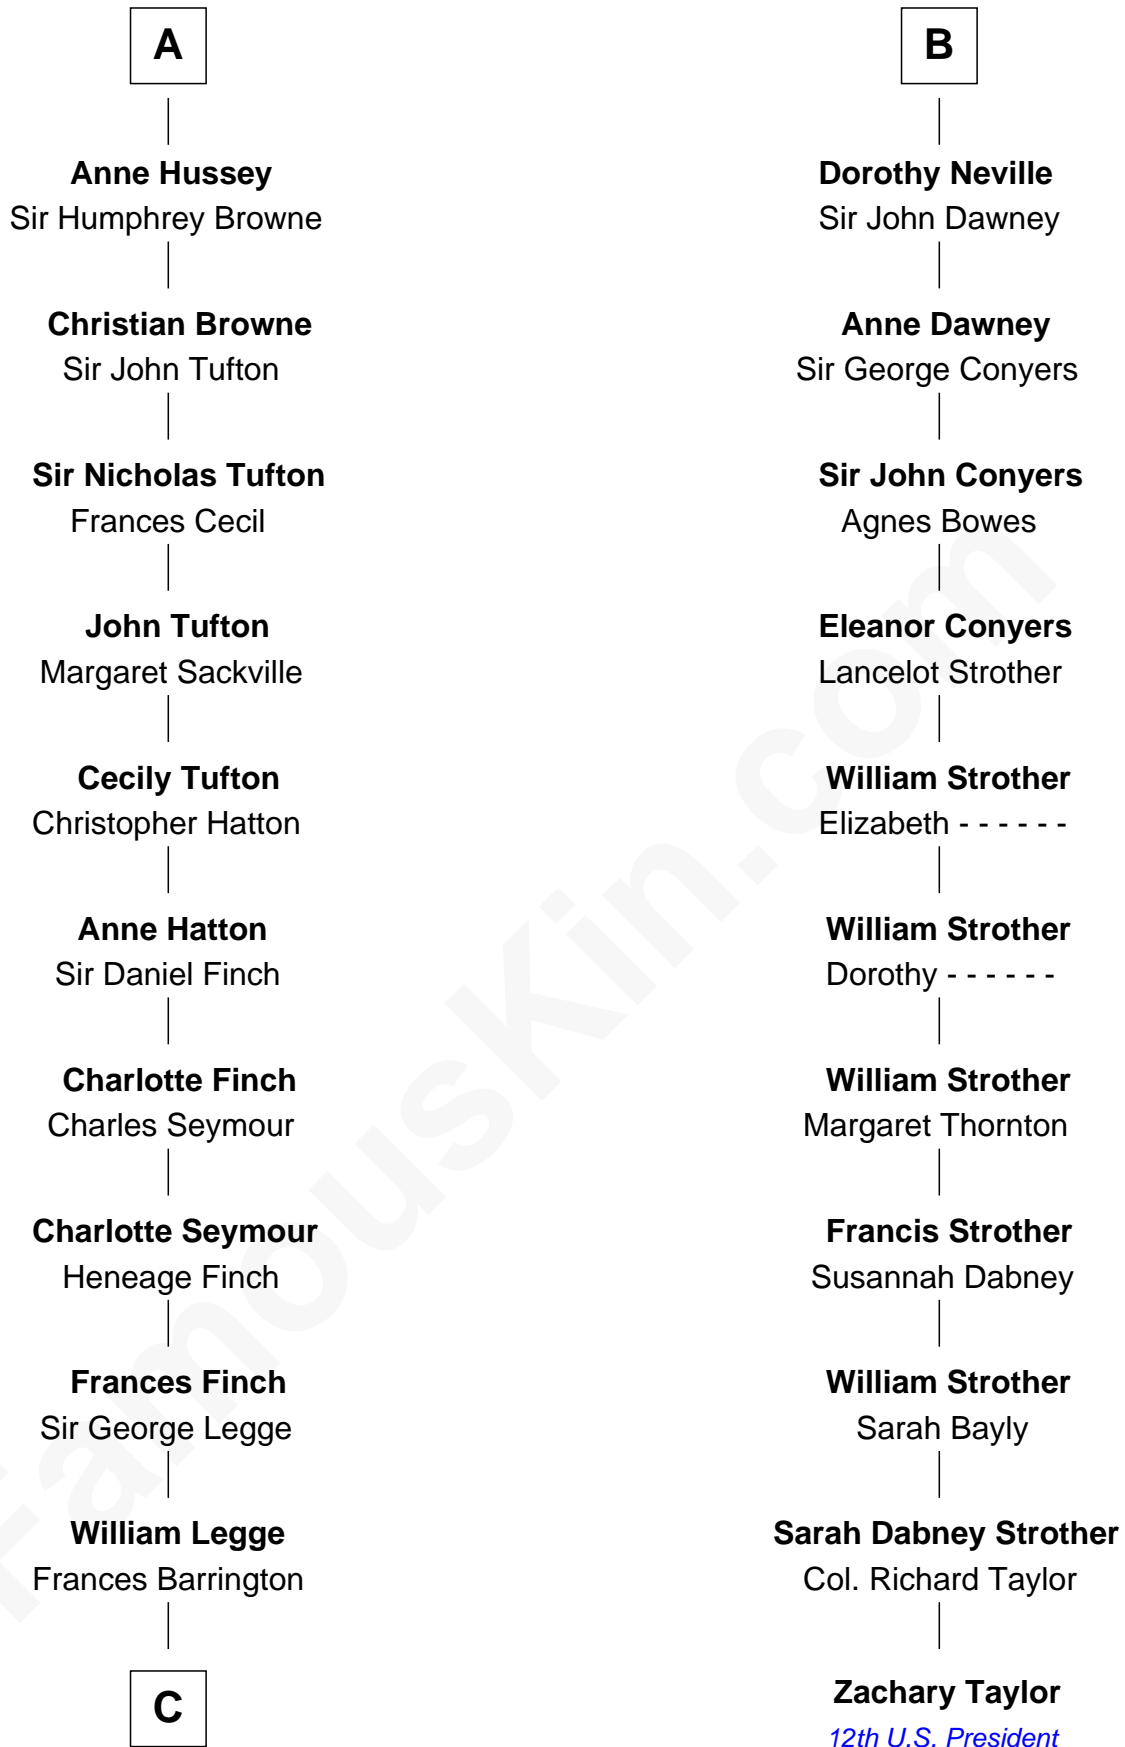

# FamousKin.com Relationship Chart of

**Kit Harington**

TV Actor - "Game of Thrones"

17th cousin 4 times removed of

**Zachary Taylor**

12th U.S. President

**C**

—  
**Edward Henry Legge**  
Cordelia Twysden Molesworth

—  
**Lois Marjorie Legge**  
Ernest Wriothesley Denny

—  
**Lavender Cecilia Denny**  
John Charles Dundas Harington

—  
**Sir David Richard Harington**  
Deborah Jane Catesby

—  
**Kit Harington**  
*TV Actor - "Game of Thrones"*