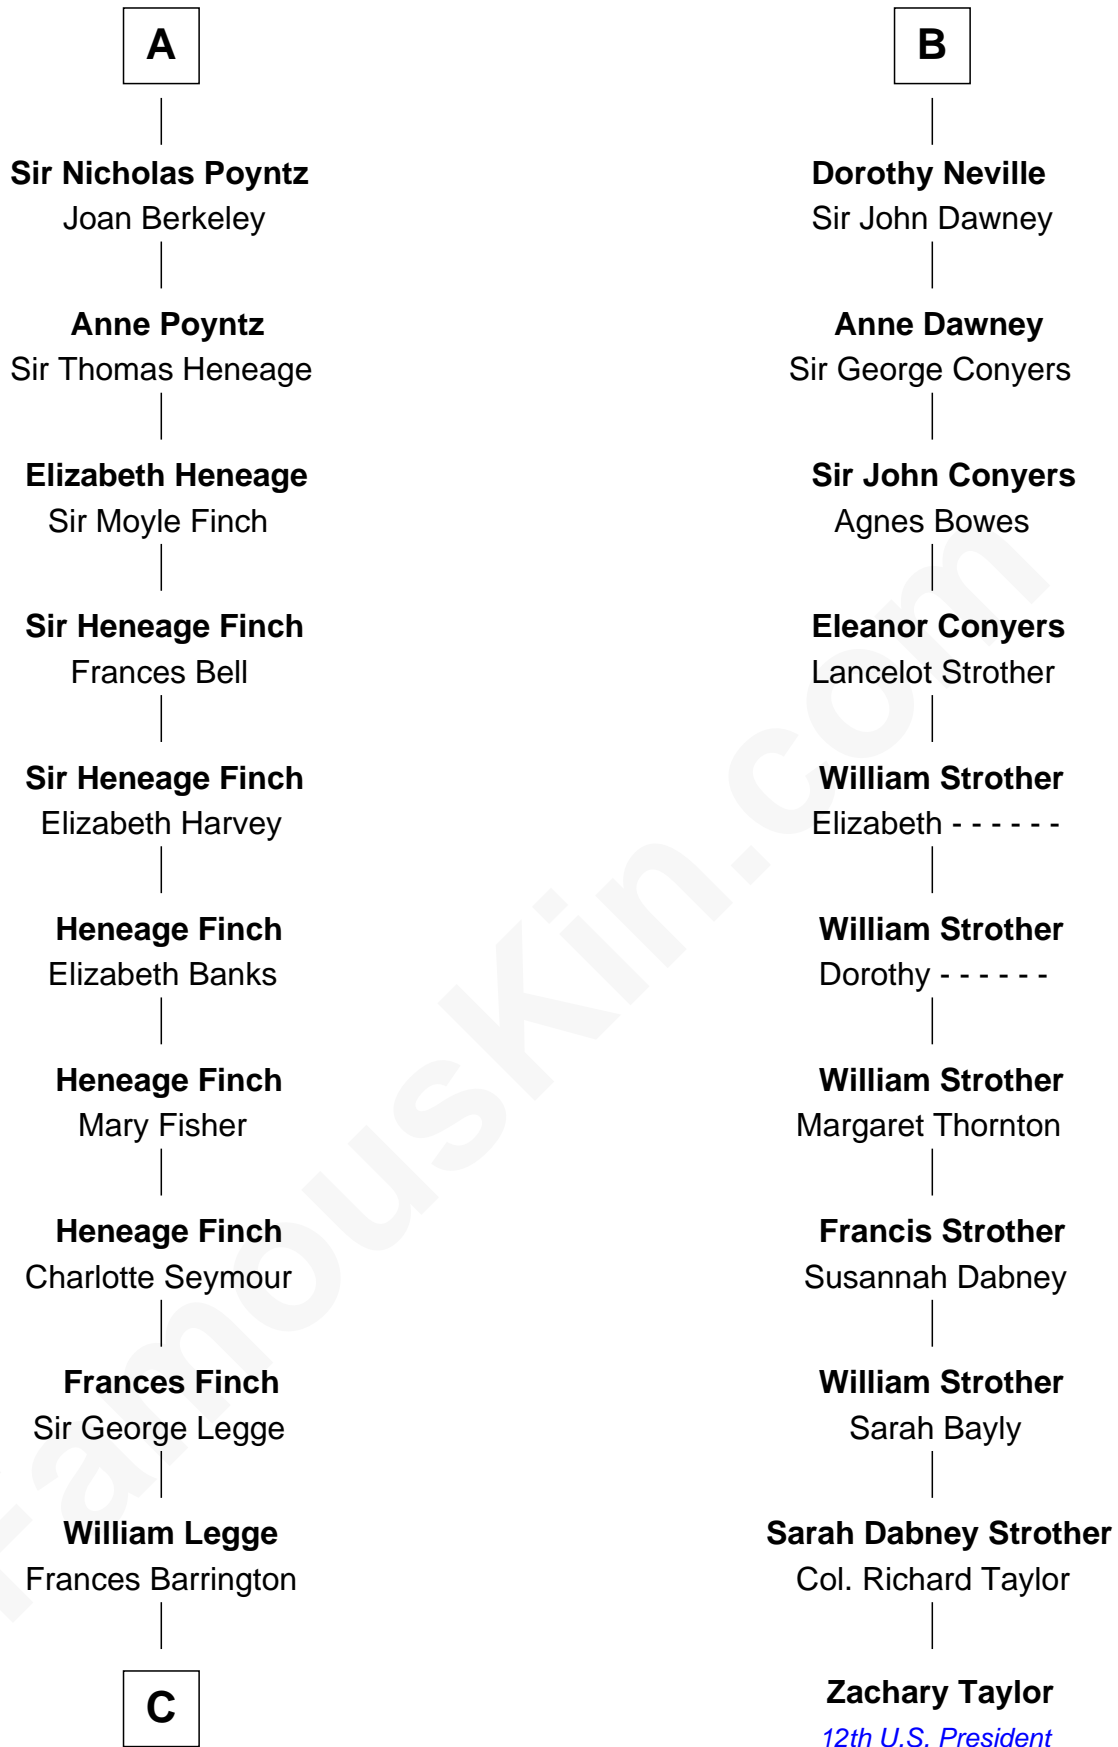

FamousKin.com

Relationship Chart of

Kit Harington

TV Actor - "Game of Thrones"

17th cousin 4 times removed of

Zachary Taylor

12th U.S. President

C

Edward Henry Legge
Cordelia Twysden Molesworth

Lois Marjorie Legge
Ernest Wriothesley Denny

Lavender Cecilia Denny
John Charles Dundas Harington

Sir David Richard Harington
Deborah Jane Catesby

Kit Harington
TV Actor - "Game of Thrones"