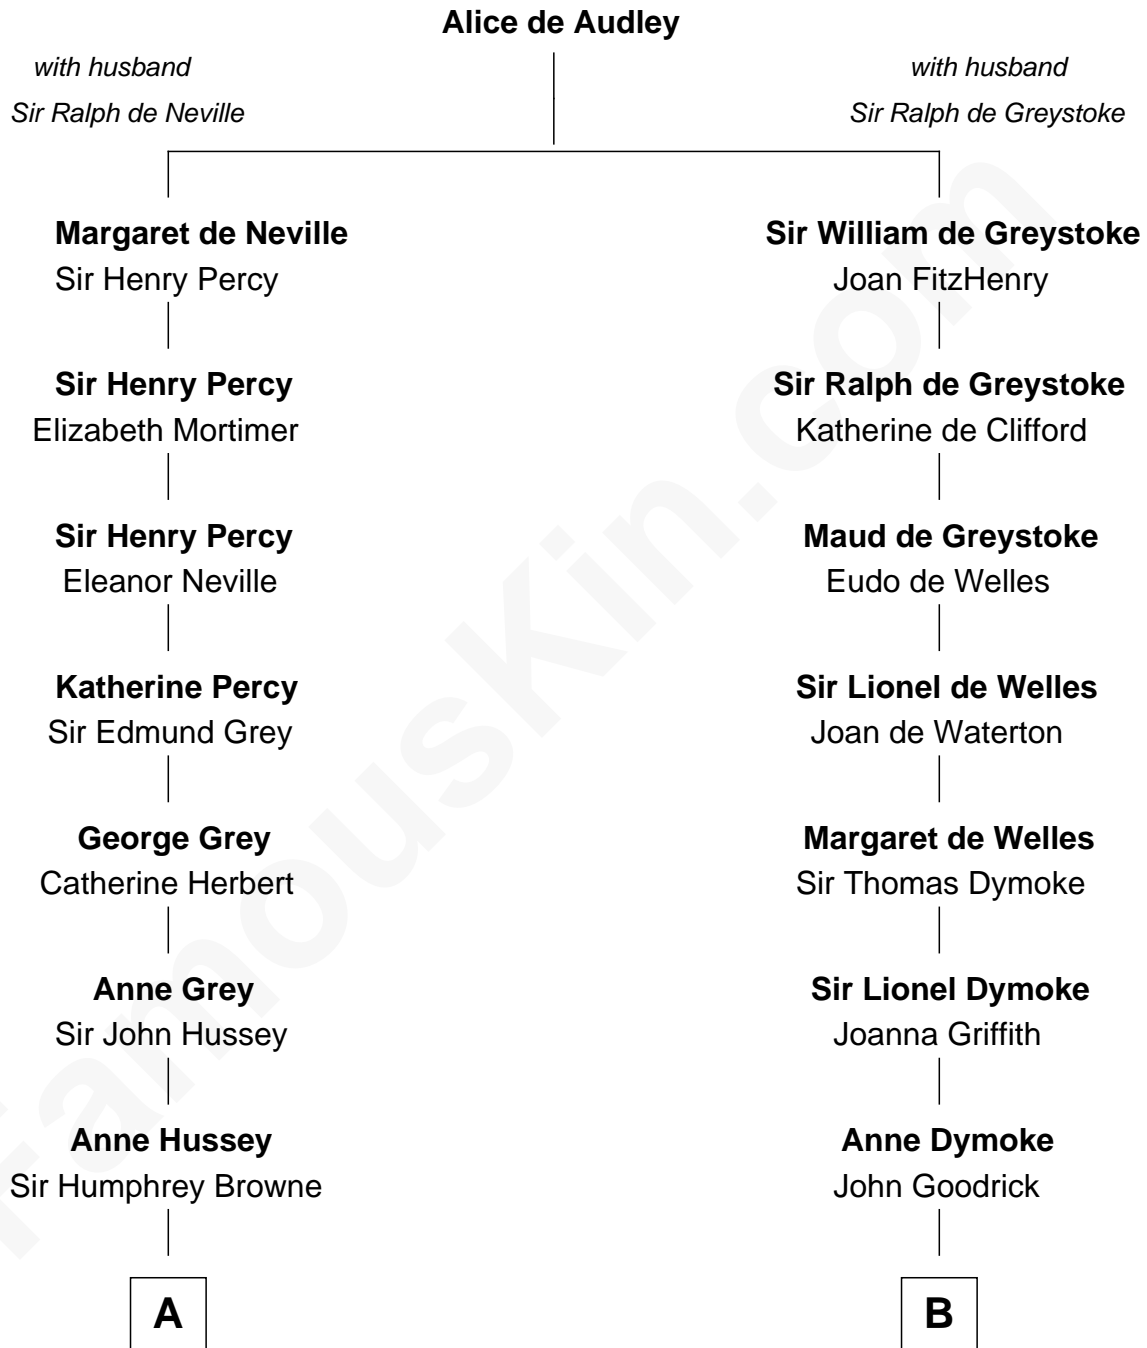

FamousKin.com

Relationship Chart of

Kit Harington

TV Actor - "Game of Thrones"

20th cousin 1 time removed of

Dave Cowens

NBA Hall of Famer

C

Lois Marjorie Legge
Ernest Wriothesley Denny

Lavender Cecilia Denny
John Charles Dundas Harington

Sir David Richard Harington
Deborah Jane Catesby

Kit Harington
TV Actor - "Game of Thrones"

D

Thomas Albert Atwood
Priscilla Ann Kelly