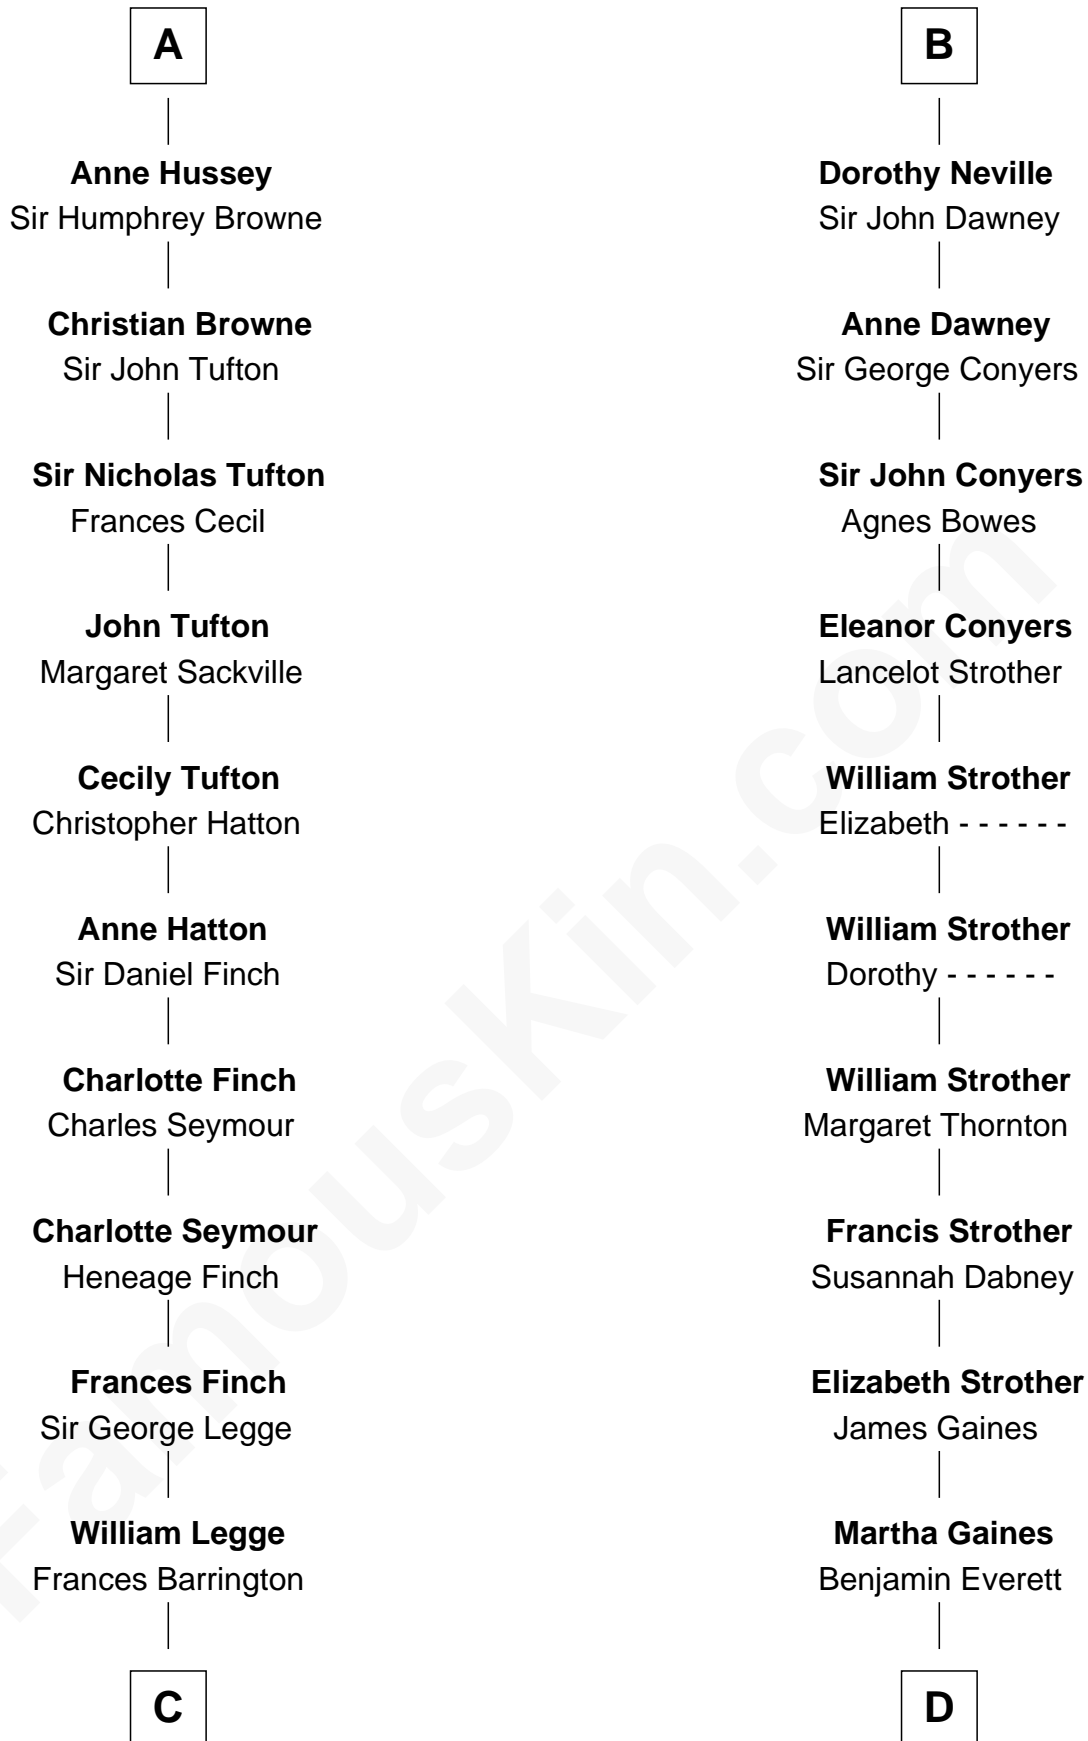

# FamousKin.com Relationship Chart of

**Kit Harington**

TV Actor - "Game of Thrones"

21st cousin of

**William H. Macy**

TV and Movie Actor

**C**

**Edward Henry Legge**  
Cordelia Twysden Molesworth

**Lois Marjorie Legge**  
Ernest Wriothesley Denny

**Lavender Cecilia Denny**  
John Charles Dundas Harington

**Sir David Richard Harington**  
Deborah Jane Catesby

**Kit Harington**  
*TV Actor - "Game of Thrones"*

**D**

**Dr. George Gaines Everitt**  
Mary A. Mayers

**Horace Benjamin Everitt**  
Martha Leticia Roberts

**Mary Lois Everitt**  
Clement Overstreet

**Lois Elizabeth Overstreet**  
William Hall Macy

**William H. Macy**  
*TV and Movie Actor*