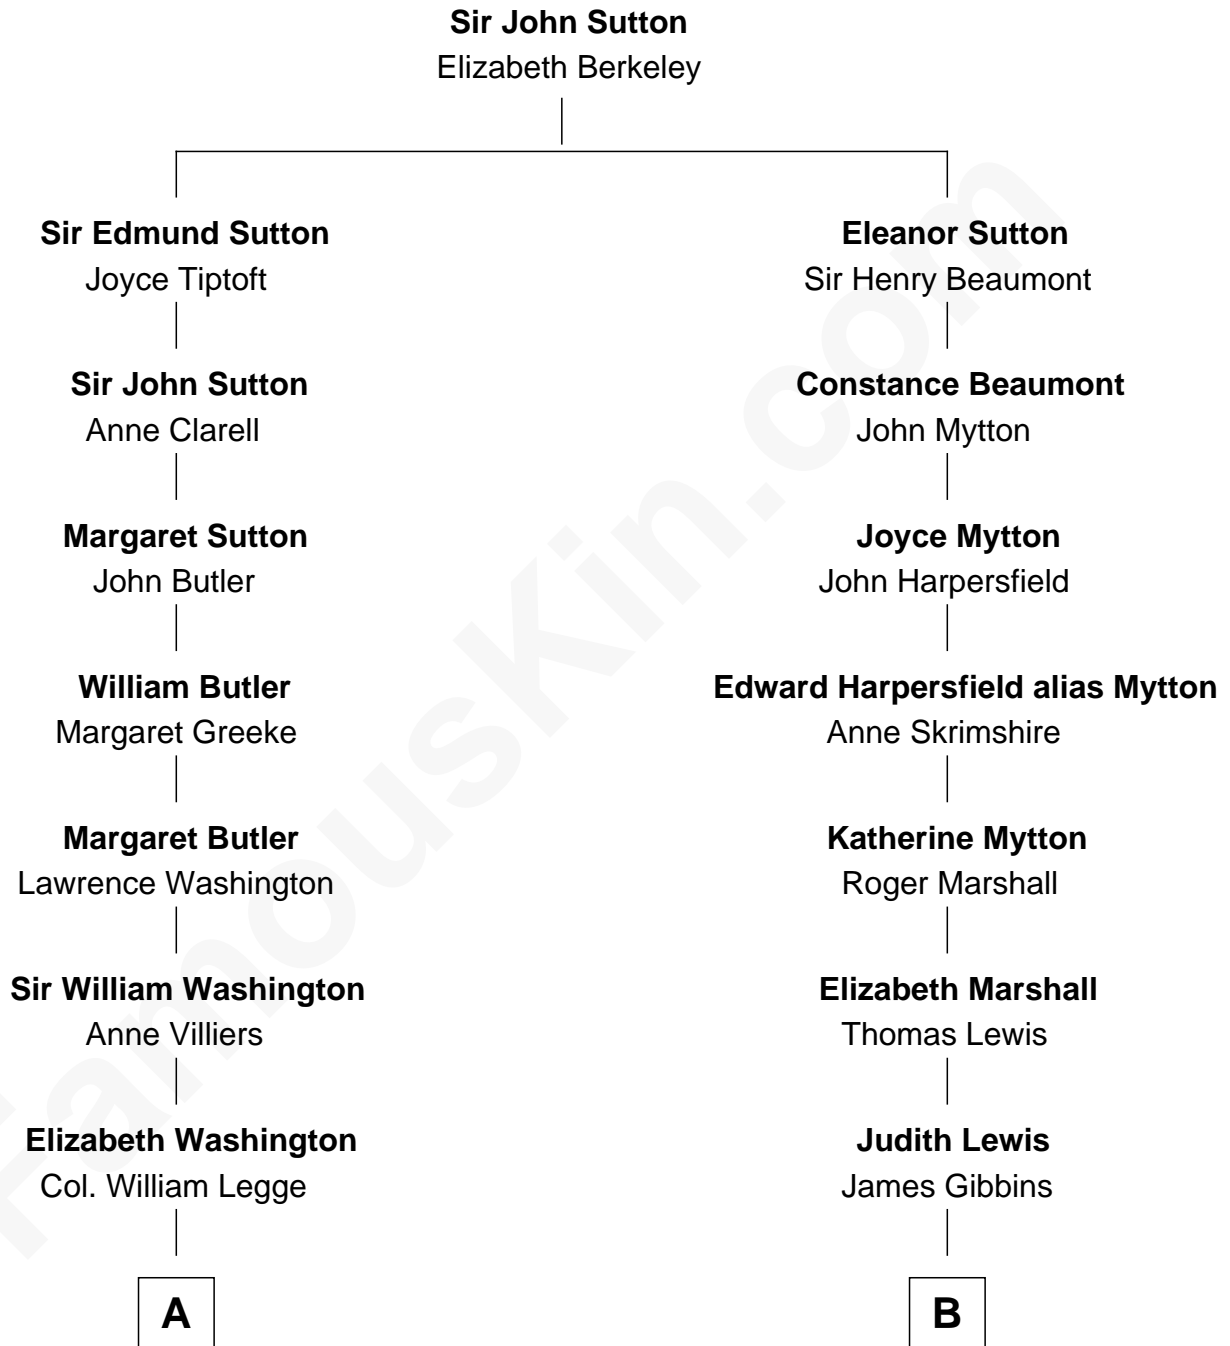

FamousKin.com Relationship Chart of

Kit Harington

TV Actor - "Game of Thrones"

17th cousin of

Gerald Ford

38th U.S. President

TV Actor - "Game of Thrones"

38th U.S. President

Kit Harington photo by [Gage Skidmore](#) (CC BY-SA 2.0)