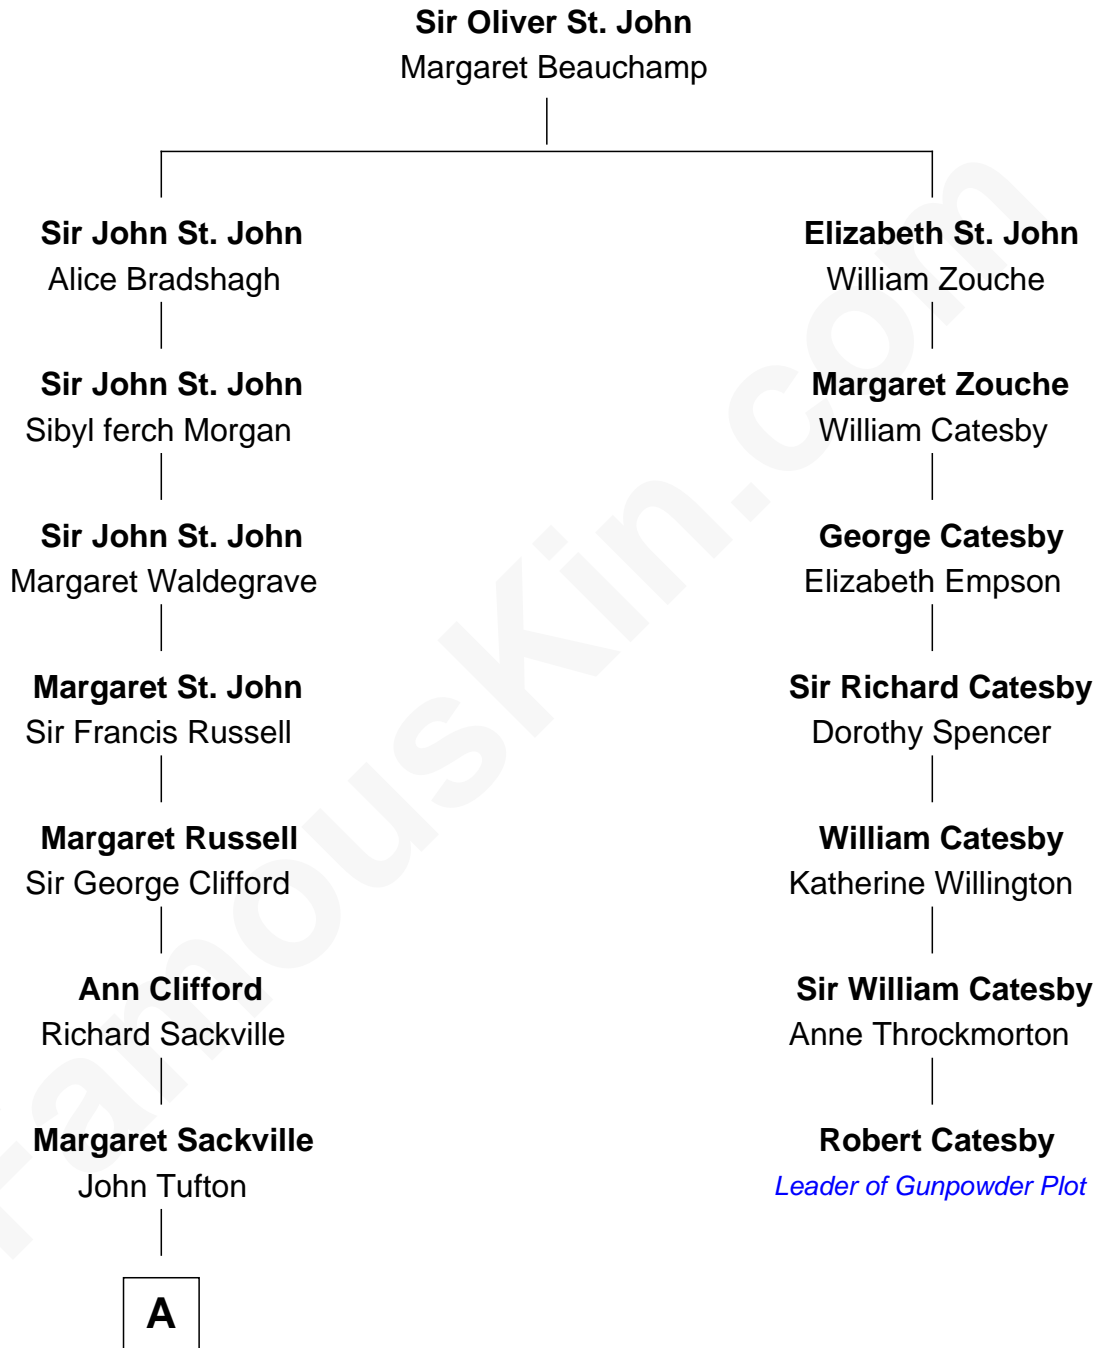

## Relationship Chart of

### Kit Harington

TV Actor - "Game of Thrones"

6th cousin 11 times removed of

**Robert Catesby**

Leader of Gunpowder Plot

**A**

—  
**Cecily Tufton**

Christopher Hatton