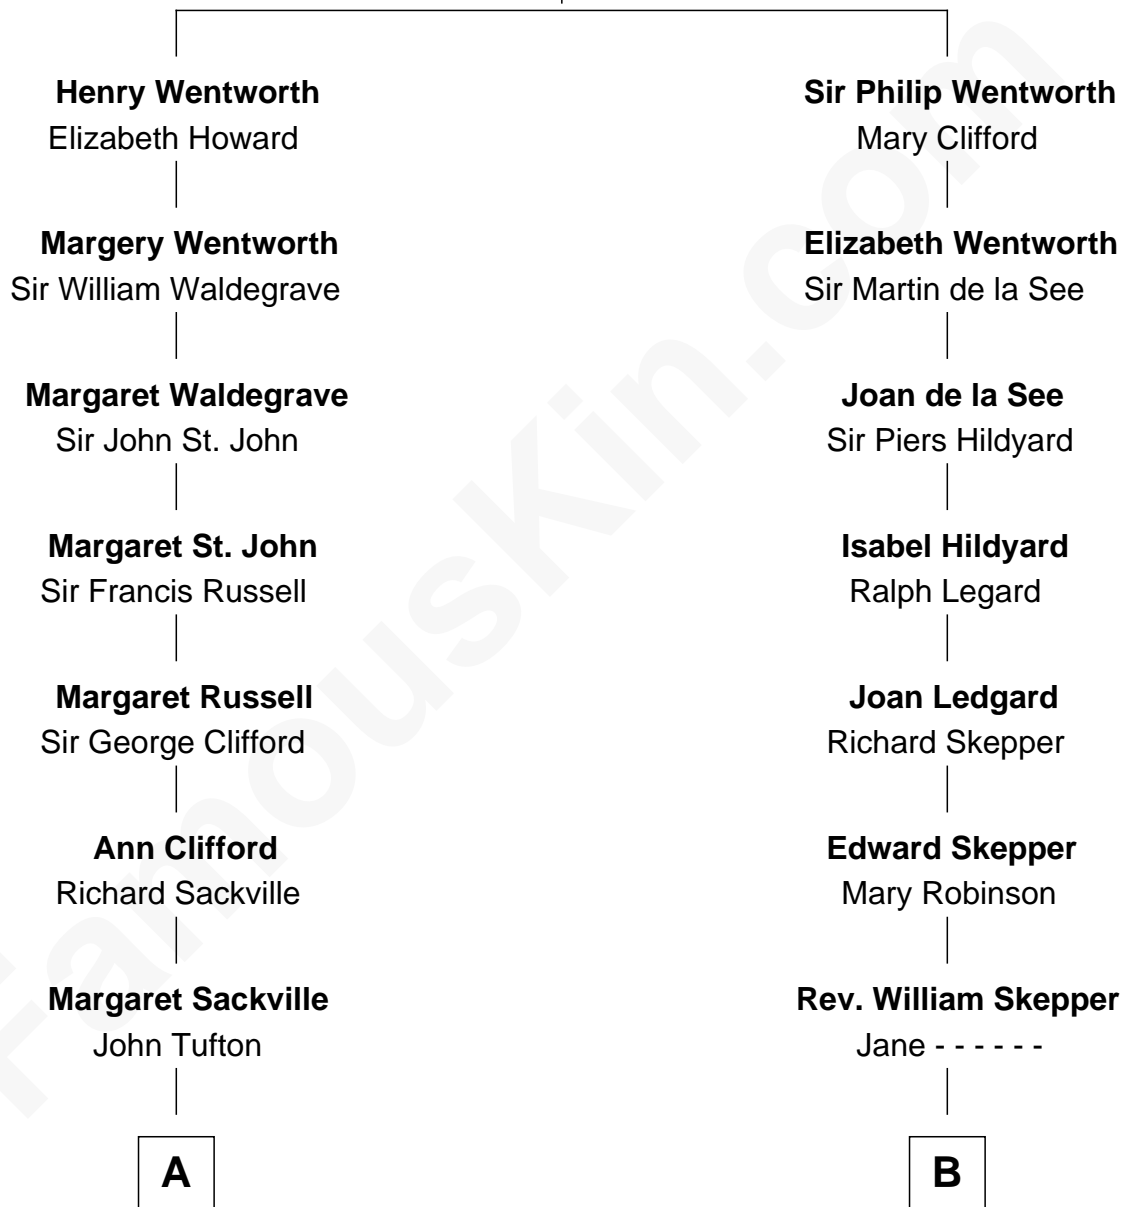

Sir Roger Wentworth

Margery Despencer