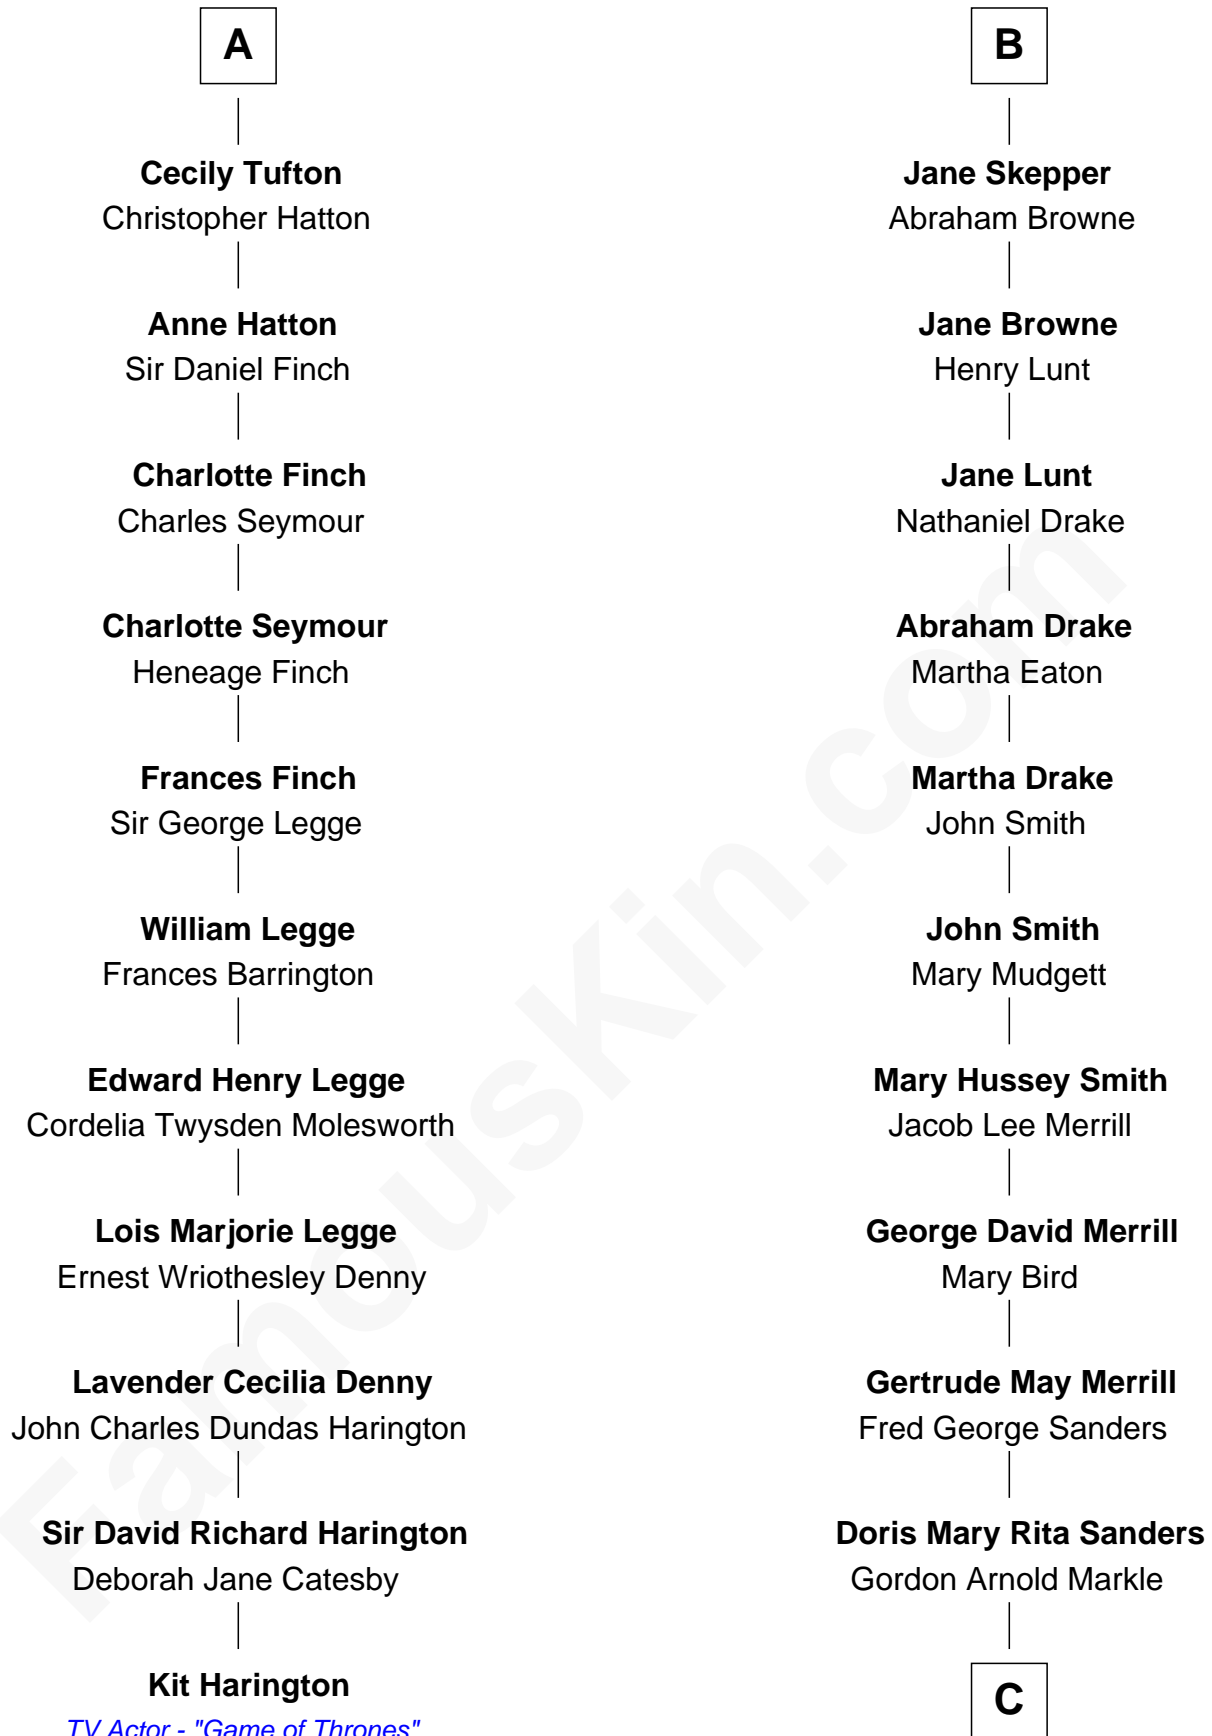

## Relationship Chart of

### Kit Harington

TV Actor - "Game of Thrones"

17th cousin 1 time removed of

### Meghan Markle

Duchess of Sussex, TV Actress

**Sir Roger Wentworth**

Margery Despencer

C

Thomas Wayne Markle  
Doria Loyce Ragland

Meghan Markle  
*Duchess of Sussex, TV Actress*

FamousKin.com