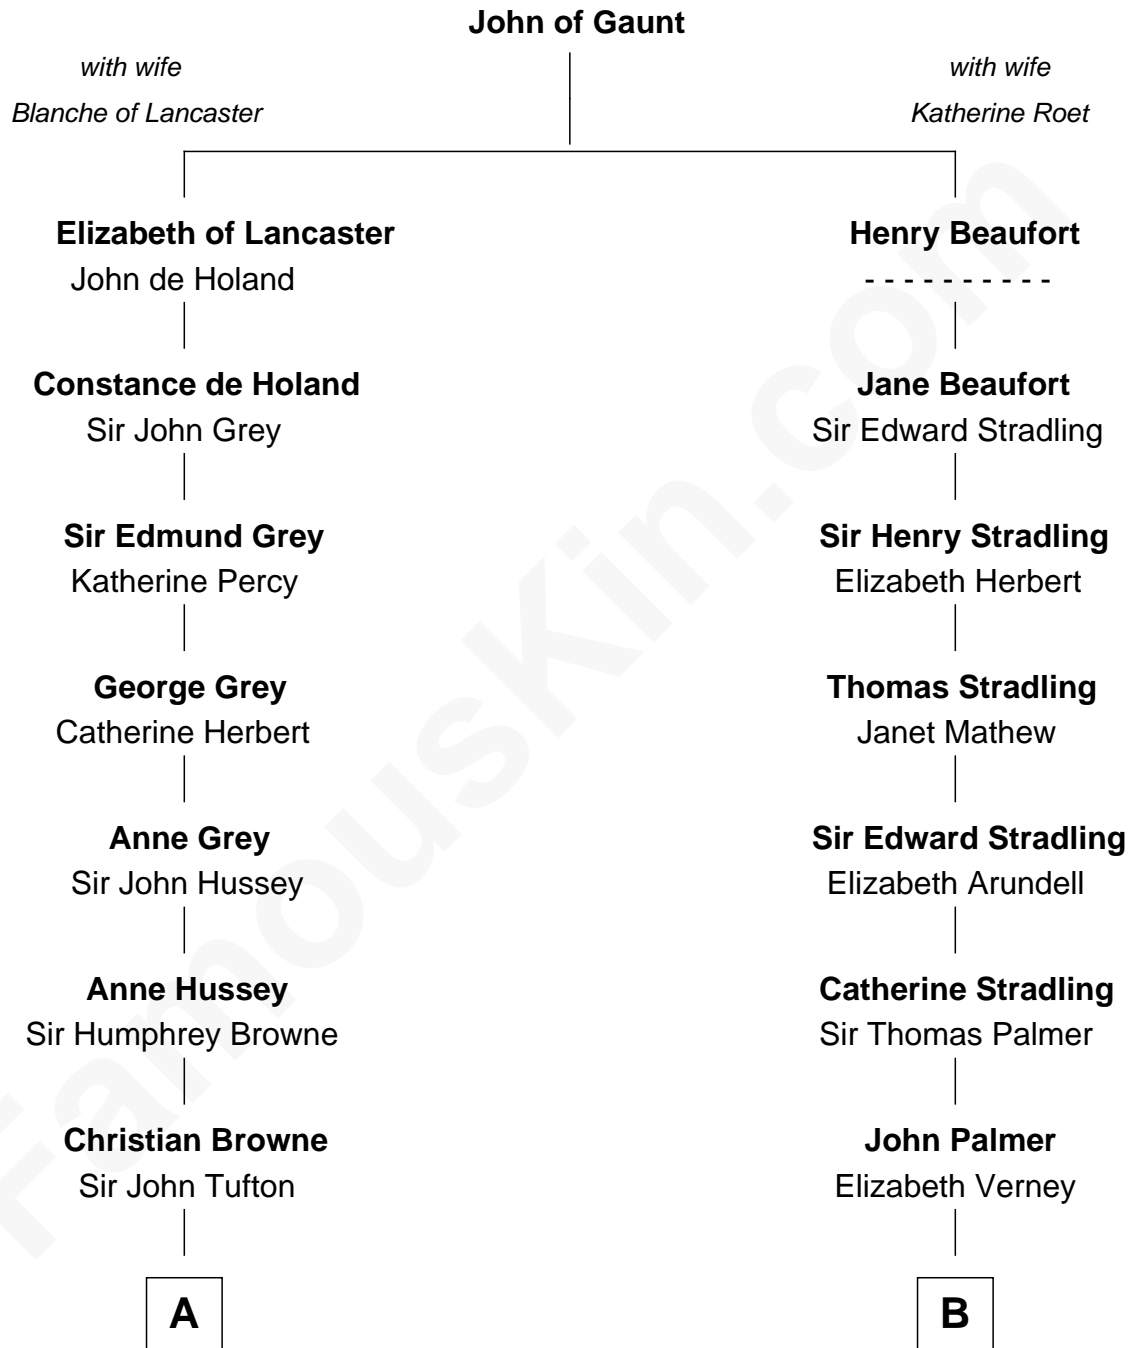

FamousKin.com

Relationship Chart of

Kit Harington

TV Actor - "Game of Thrones"

18th cousin 1 time removed of

Harper Lee

Author of *To Kill a Mockingbird*

C