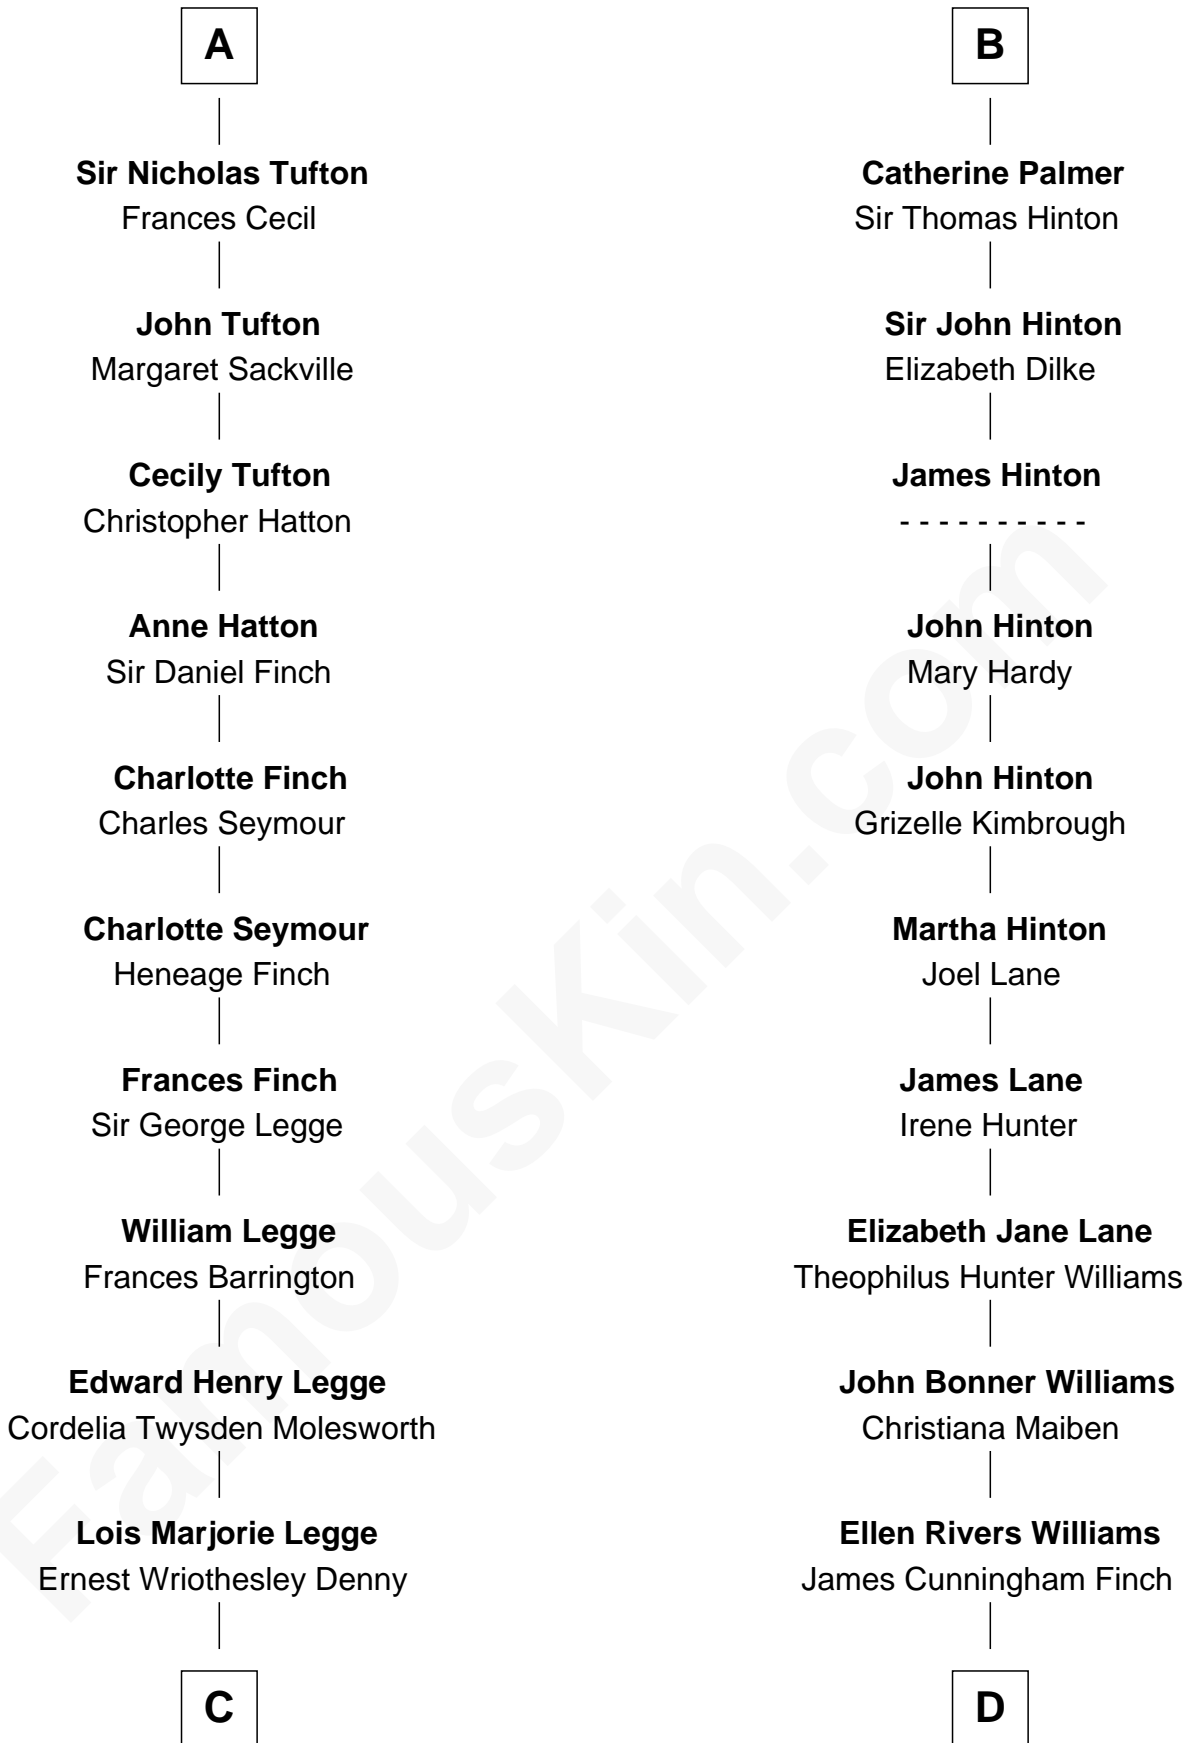

FamousKin.com

Relationship Chart of

Kit Harington

TV Actor - "Game of Thrones"

18th cousin 1 time removed of

Harper Lee

Author of *To Kill a Mockingbird*

C

Lavender Cecilia Denny
John Charles Dundas Harington

Sir David Richard Harington
Deborah Jane Catesby

Kit Harington
TV Actor - "Game of Thrones"

D

Frances Cunningham Finch
Amasa Coleman Lee

Harper Lee
Author of To Kill a Mockingbird