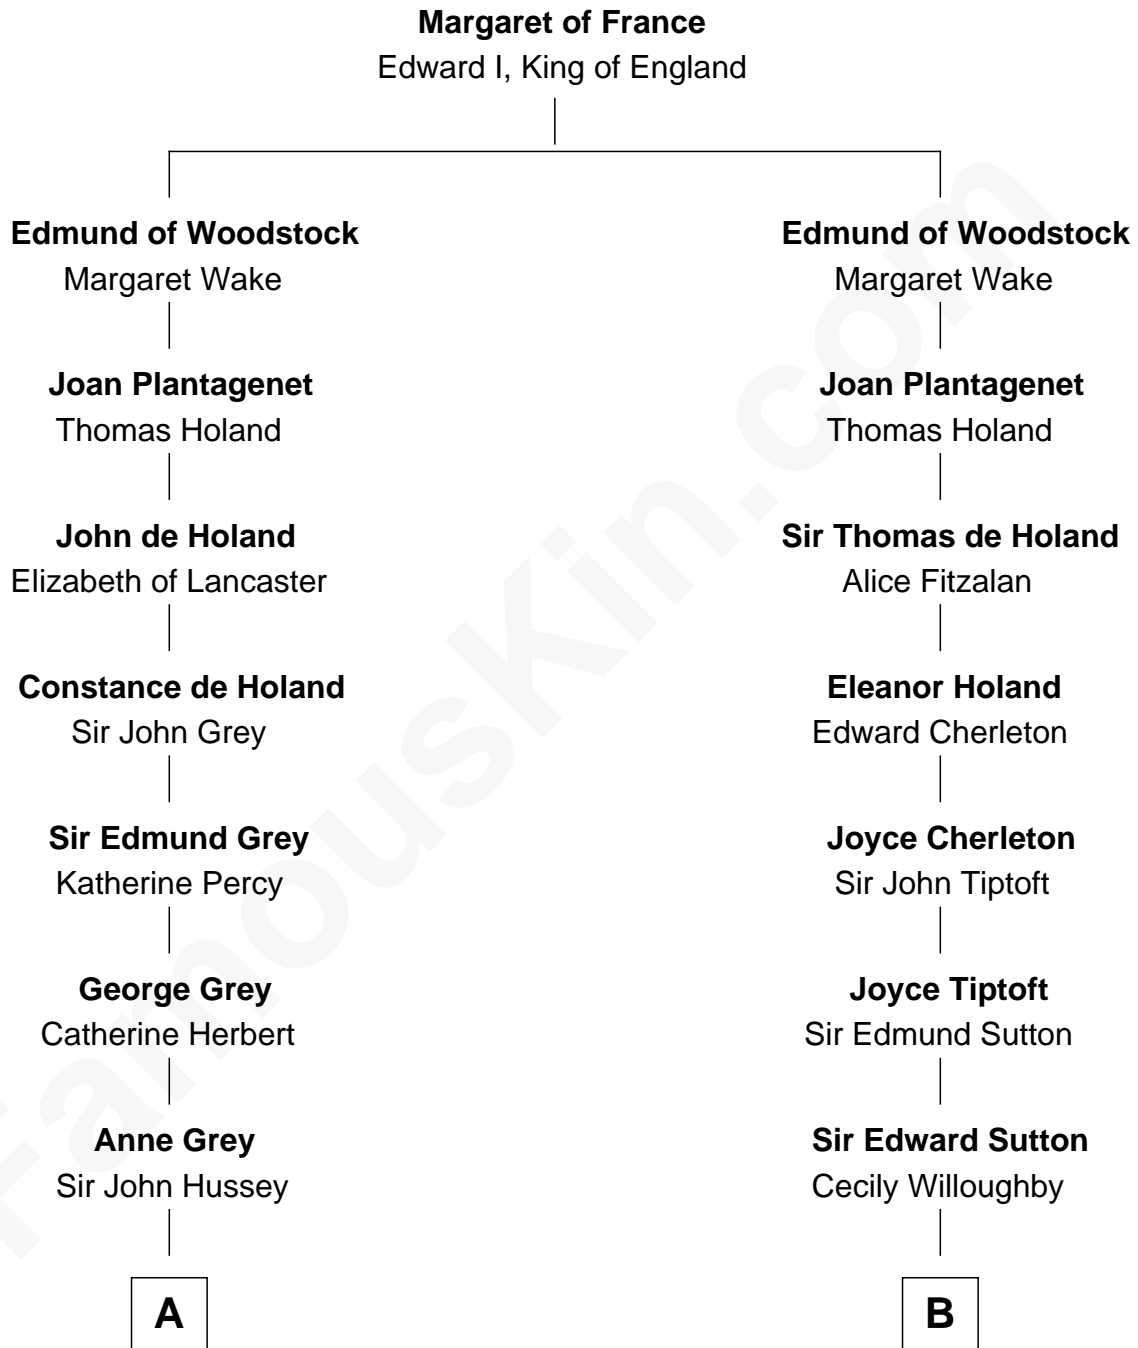

FamousKin.com Relationship Chart of

Kit Harington

TV Actor - "Game of Thrones"

21st cousin of

J. K. Simmons

TV and Movie Actor

C

Edward Henry Legge
Cordelia Twysden Molesworth

Lois Marjorie Legge
Ernest Wriothesley Denny

Lavender Cecilia Denny
John Charles Dundas Harington

Sir David Richard Harington
Deborah Jane Catesby

Kit Harington
TV Actor - "Game of Thrones"

D

Sedgwick Russell Hazen
Mary Isabelle Barr