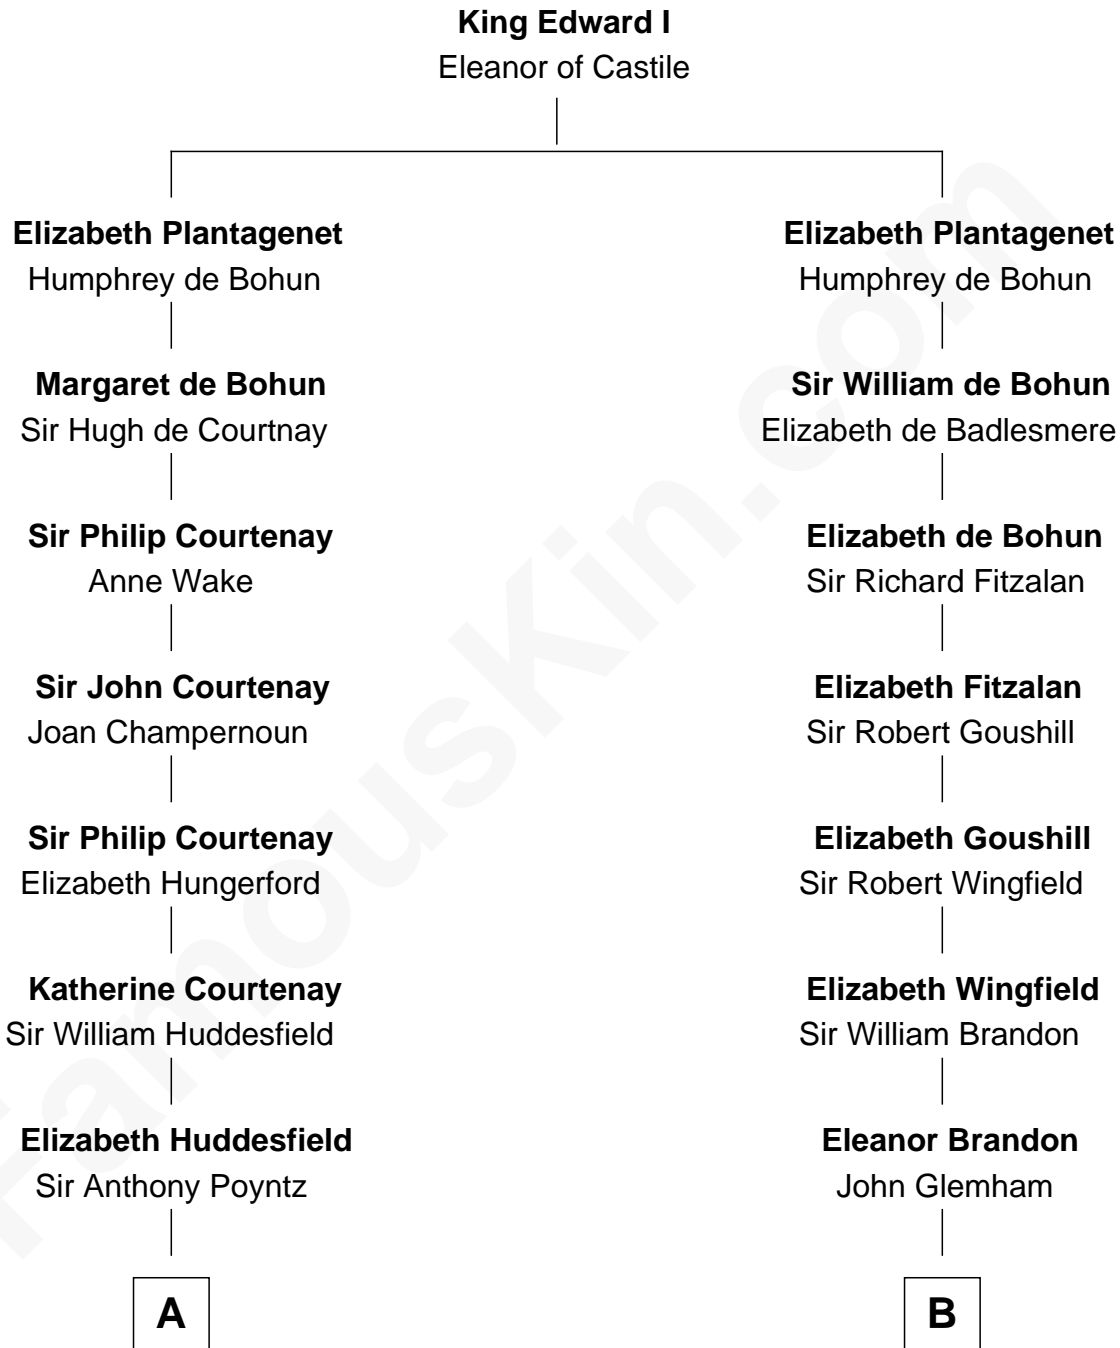

## Relationship Chart of

### Kit Harington

TV Actor - "Game of Thrones"

19th cousin 2 times removed of

### Henry Clay Folger

Founder of Folger Shakespeare Library and Chairman of Standard Oil

**C**

**Edward Henry Legge**  
Cordelia Twysden Molesworth

**Lois Marjorie Legge**  
Ernest Wriothesley Denny

**Lavender Cecilia Denny**  
John Charles Dundas Harington