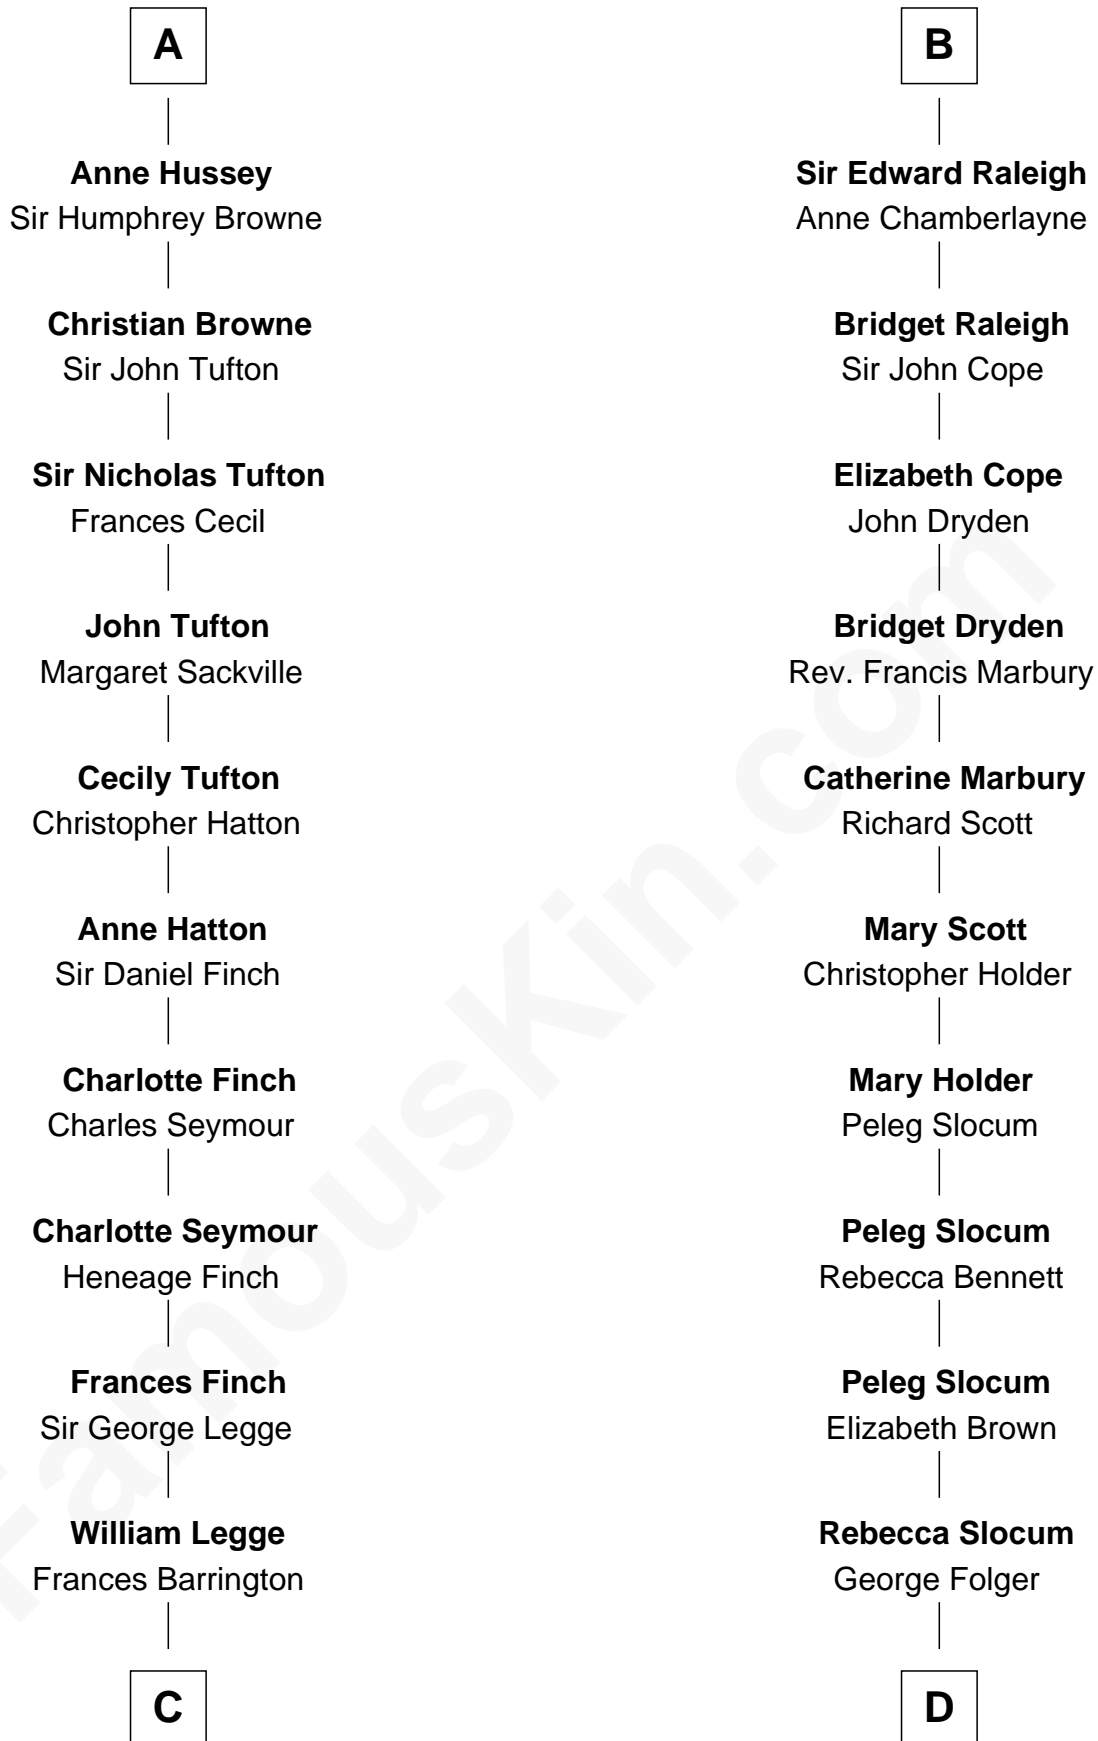

## Relationship Chart of

### Kit Harington

TV Actor - "Game of Thrones"

19th cousin 2 times removed of

### Henry Clay Folger

Founder of Folger Shakespeare Library and Chairman of Standard Oil

#### Sir Hugh I de Audley

Iseult de Mortimer

**C**

**Edward Henry Legge**  
Cordelia Twysden Molesworth

**Lois Marjorie Legge**  
Ernest Wriothesley Denny

**Lavender Cecilia Denny**  
John Charles Dundas Harington