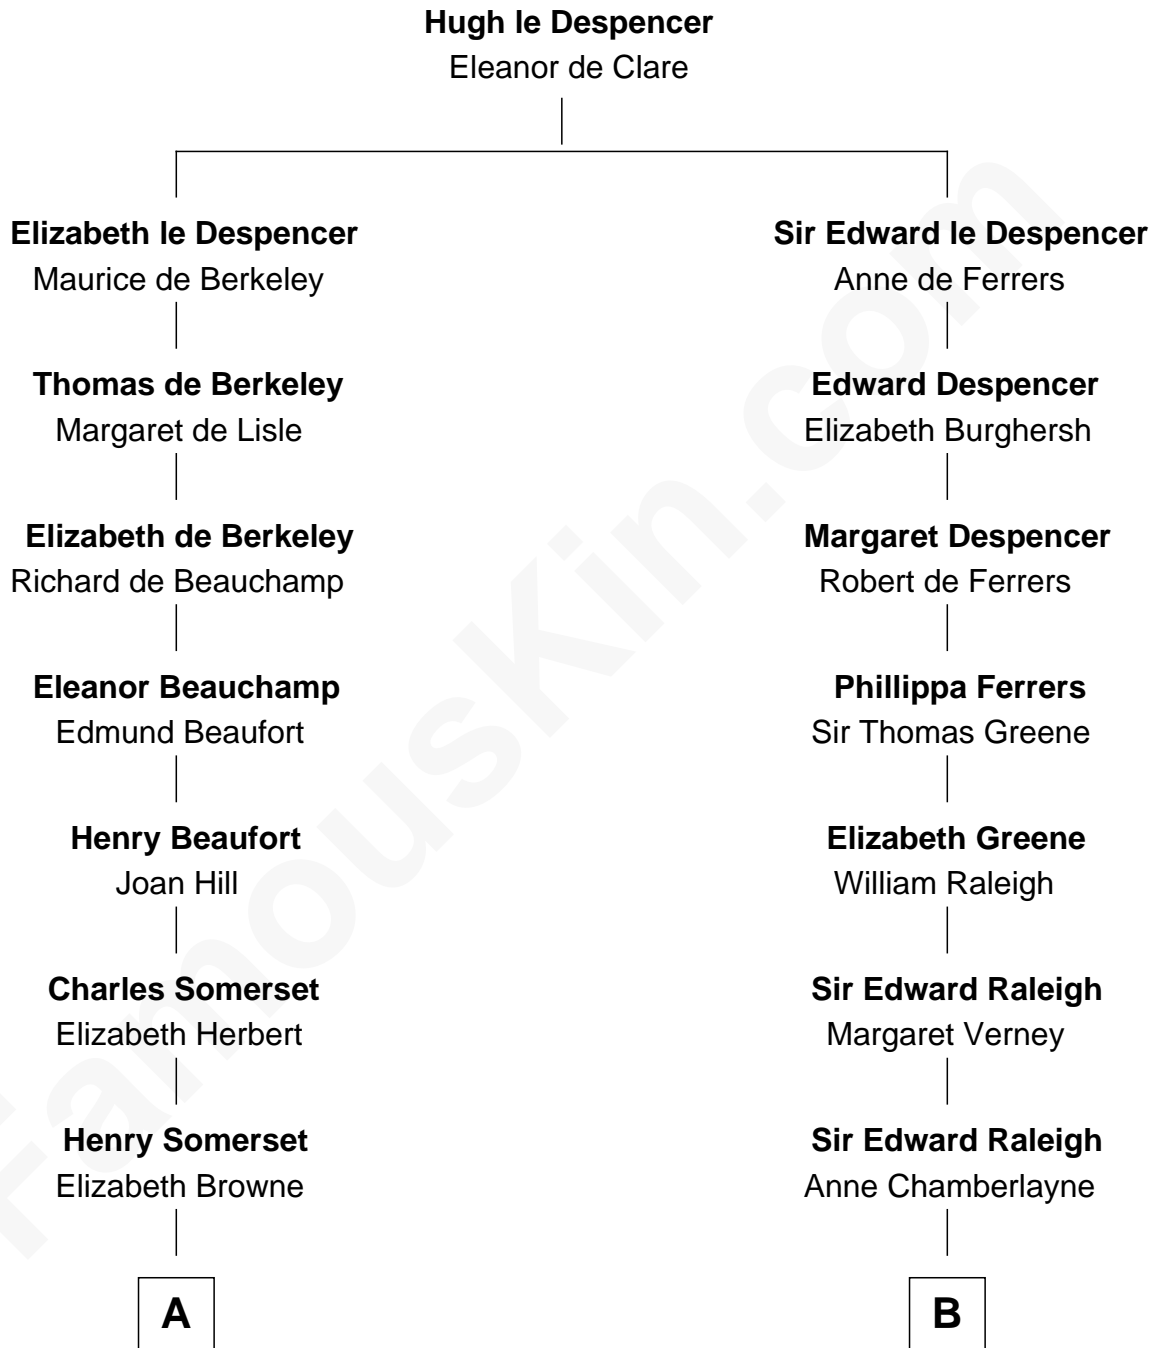

FamousKin.com

Relationship Chart of

Kit Harington

TV Actor - "Game of Thrones"

18th cousin 3 times removed of

Henry Clay Folger

Founder of Folger Shakespeare Library and Chairman of Standard Oil

C

Edward Henry Legge
Cordelia Twysden Molesworth

Lois Marjorie Legge
Ernest Wriothesley Denny

Lavender Cecilia Denny
John Charles Dundas Harington

Sir David Richard Harington
Deborah Jane Catesby

Kit Harington
TV Actor - "Game of Thrones"

D

Henry Clay Folger
Eliza Jane Clark

Henry Clay Folger
Chairman of Standard Oil

FamousKin.com