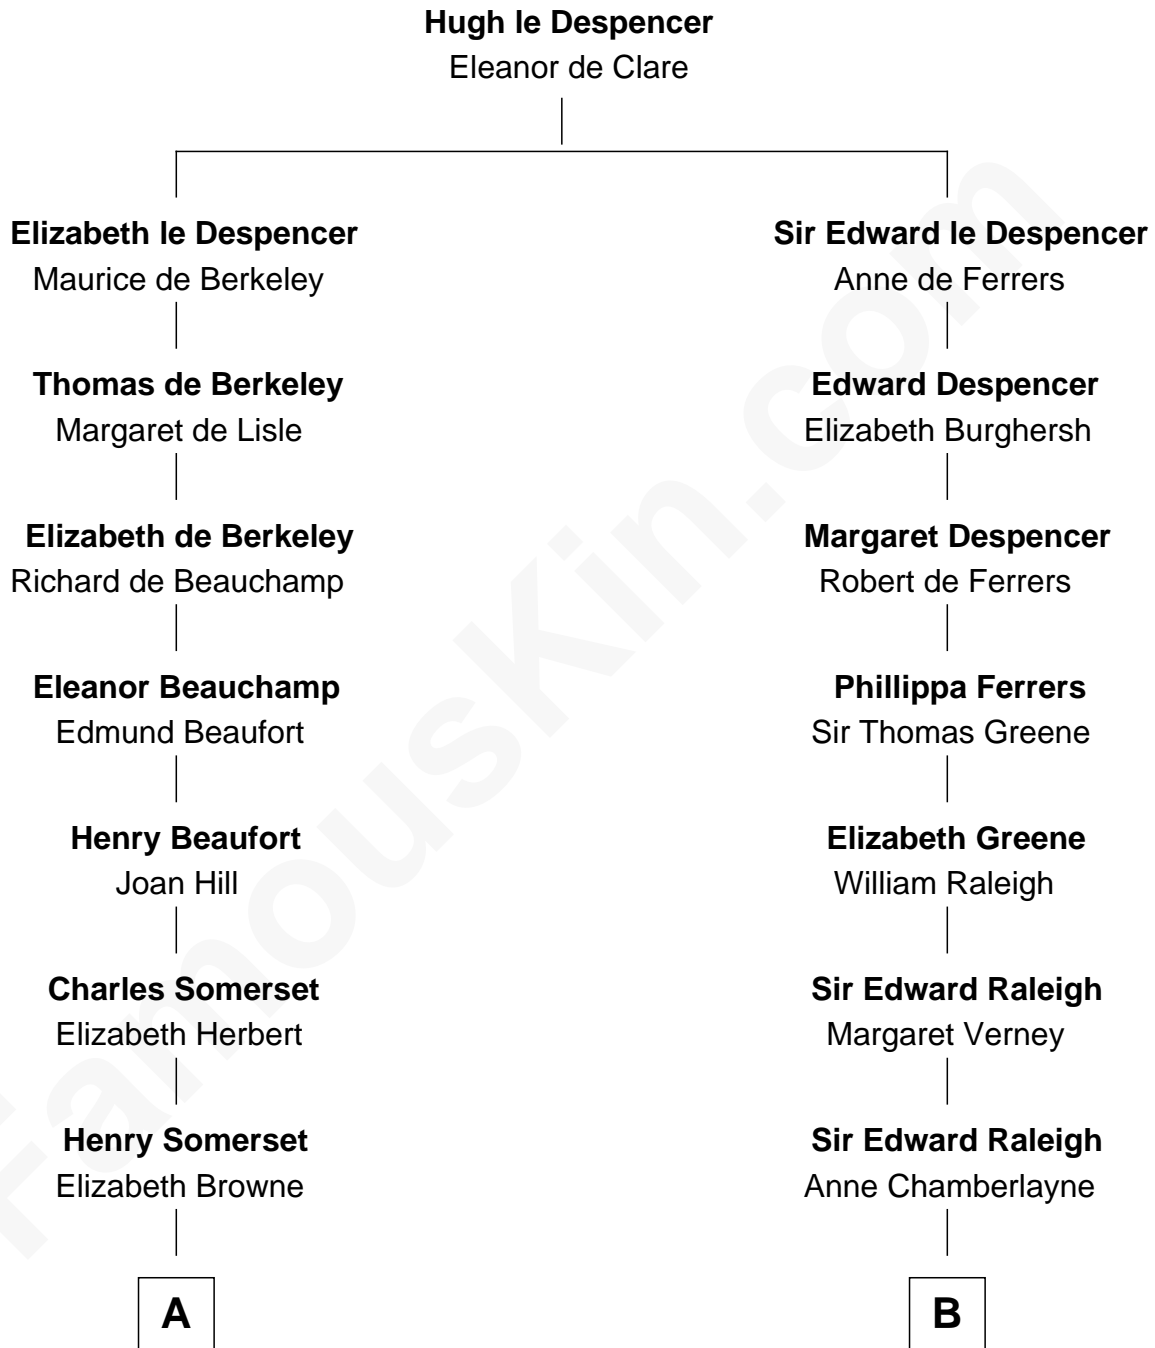

FamousKin.com

Relationship Chart of

Kit Harington

TV Actor - "Game of Thrones"

17th cousin 4 times removed of

J. A. Folger

Founder of Folger Coffee Company

C

Edward Henry Legge
Cordelia Twysden Molesworth

Lois Marjorie Legge
Ernest Wriothesley Denny

Lavender Cecilia Denny
John Charles Dundas Harington

Sir David Richard Harington
Deborah Jane Catesby

Kit Harington
TV Actor - "Game of Thrones"