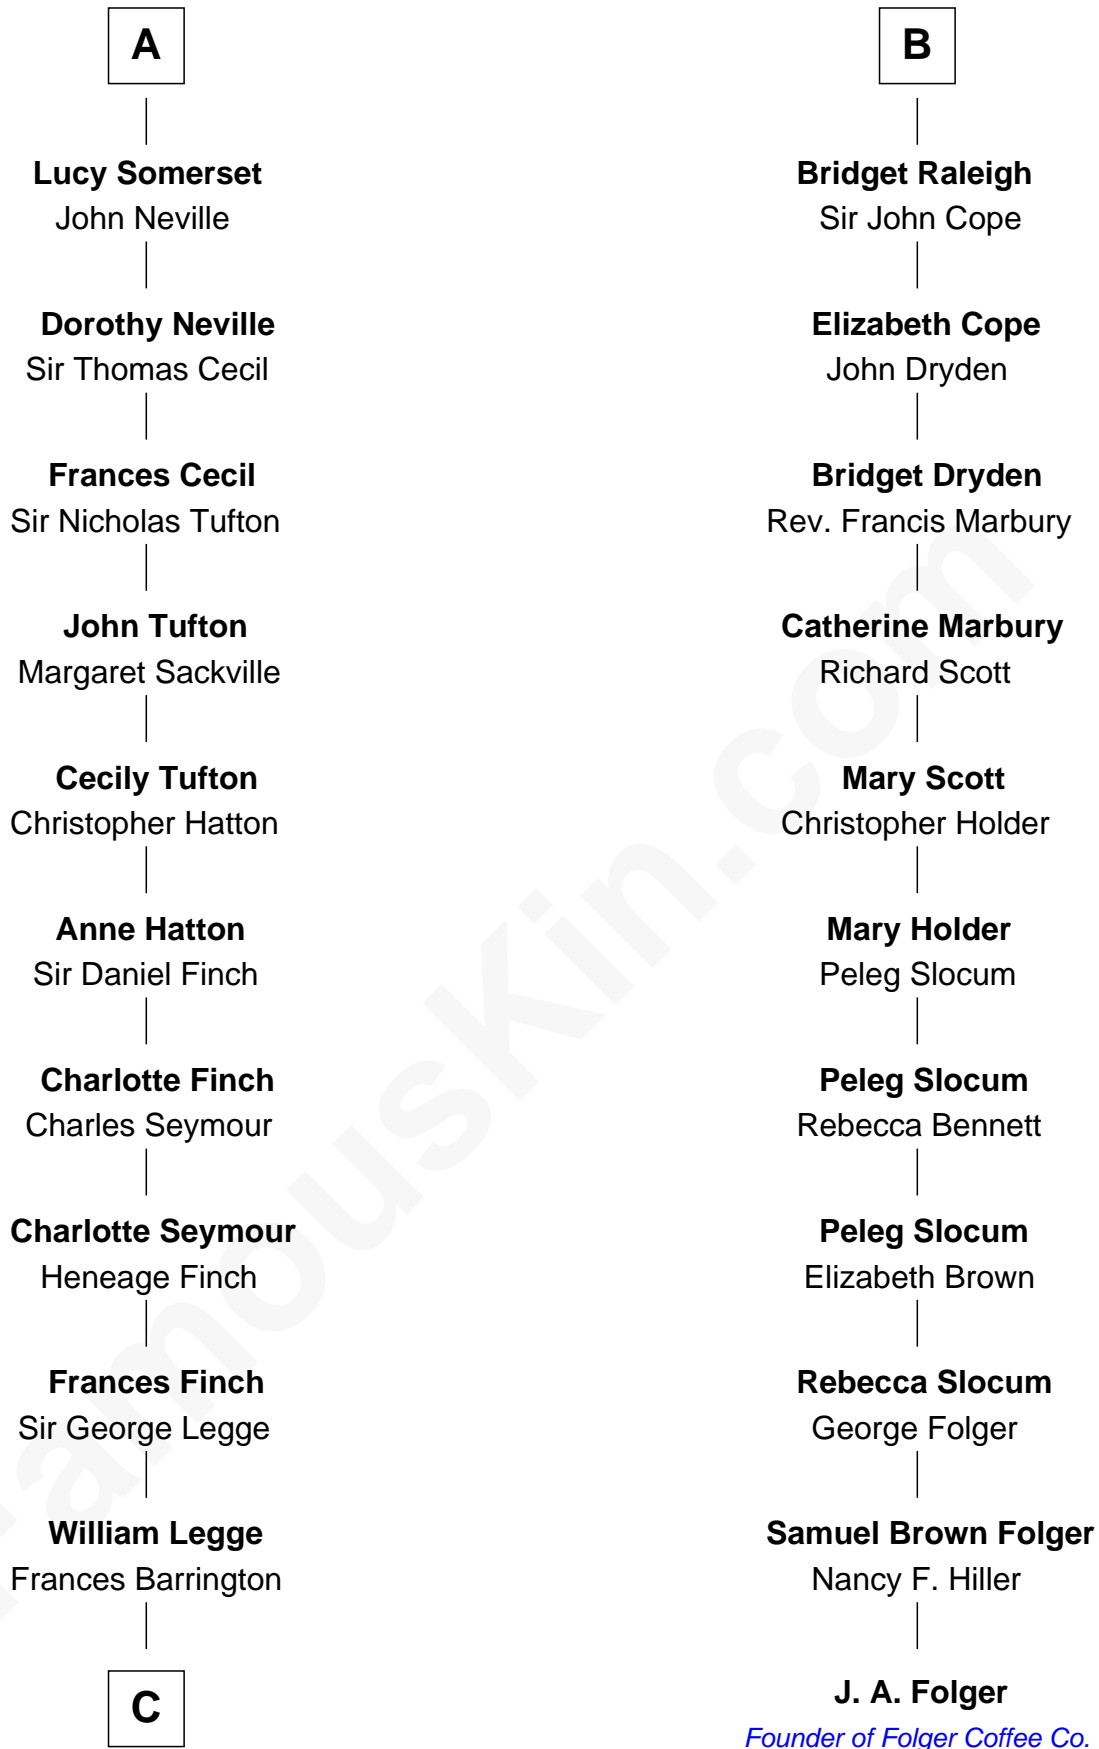

FamousKin.com

Relationship Chart of

Kit Harington

TV Actor - "Game of Thrones"

17th cousin 4 times removed of

J. A. Folger

Founder of Folger Coffee Company

C

Edward Henry Legge
Cordelia Twysden Molesworth

Lois Marjorie Legge
Ernest Wriothesley Denny

Lavender Cecilia Denny
John Charles Dundas Harington

Sir David Richard Harington
Deborah Jane Catesby

Kit Harington
TV Actor - "Game of Thrones"