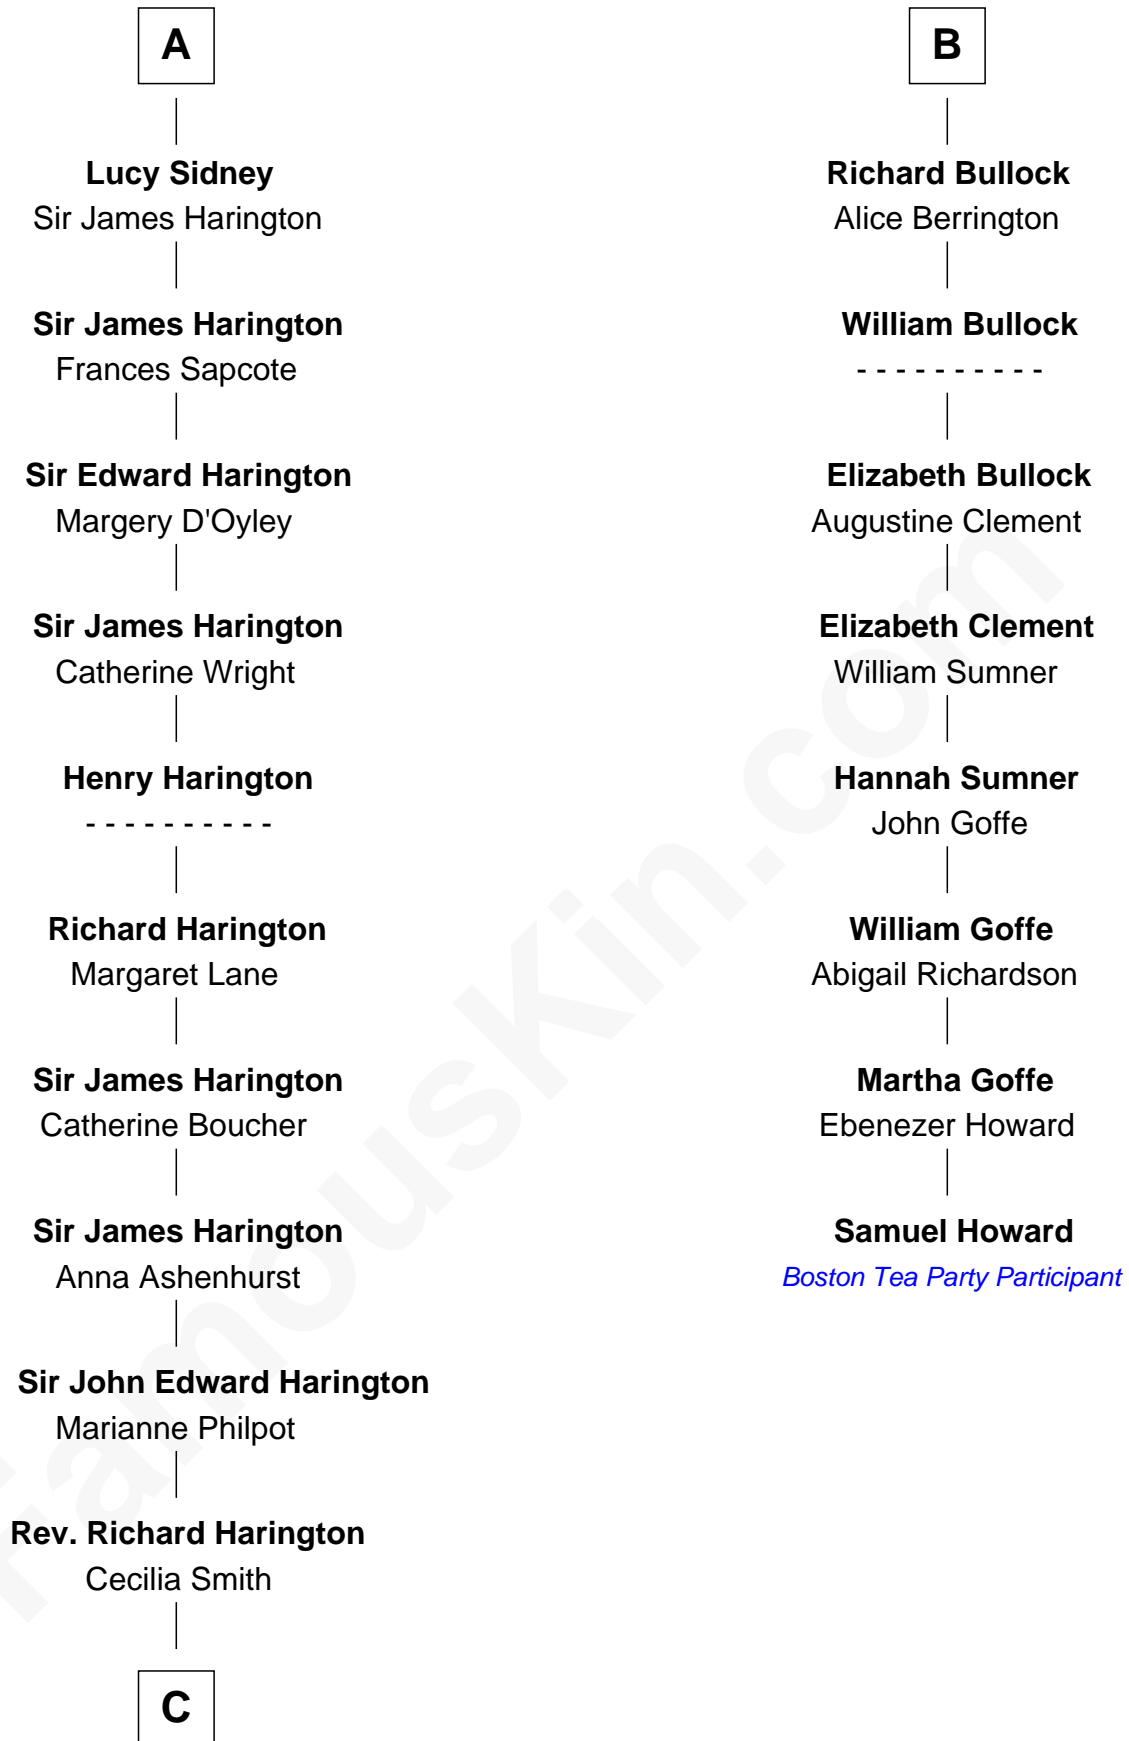

FamousKin.com

Relationship Chart of

Kit Harington

TV Actor - "Game of Thrones"

14th cousin 7 times removed of

Samuel Howard

Boston Tea Party Participant

Bartholomew de Badlesmere

Joan de Vere

Sir William Norreys

Margaret Norreys

Gilbert Bullock

Thomas Bullock

Alice Kingsmill

B

C