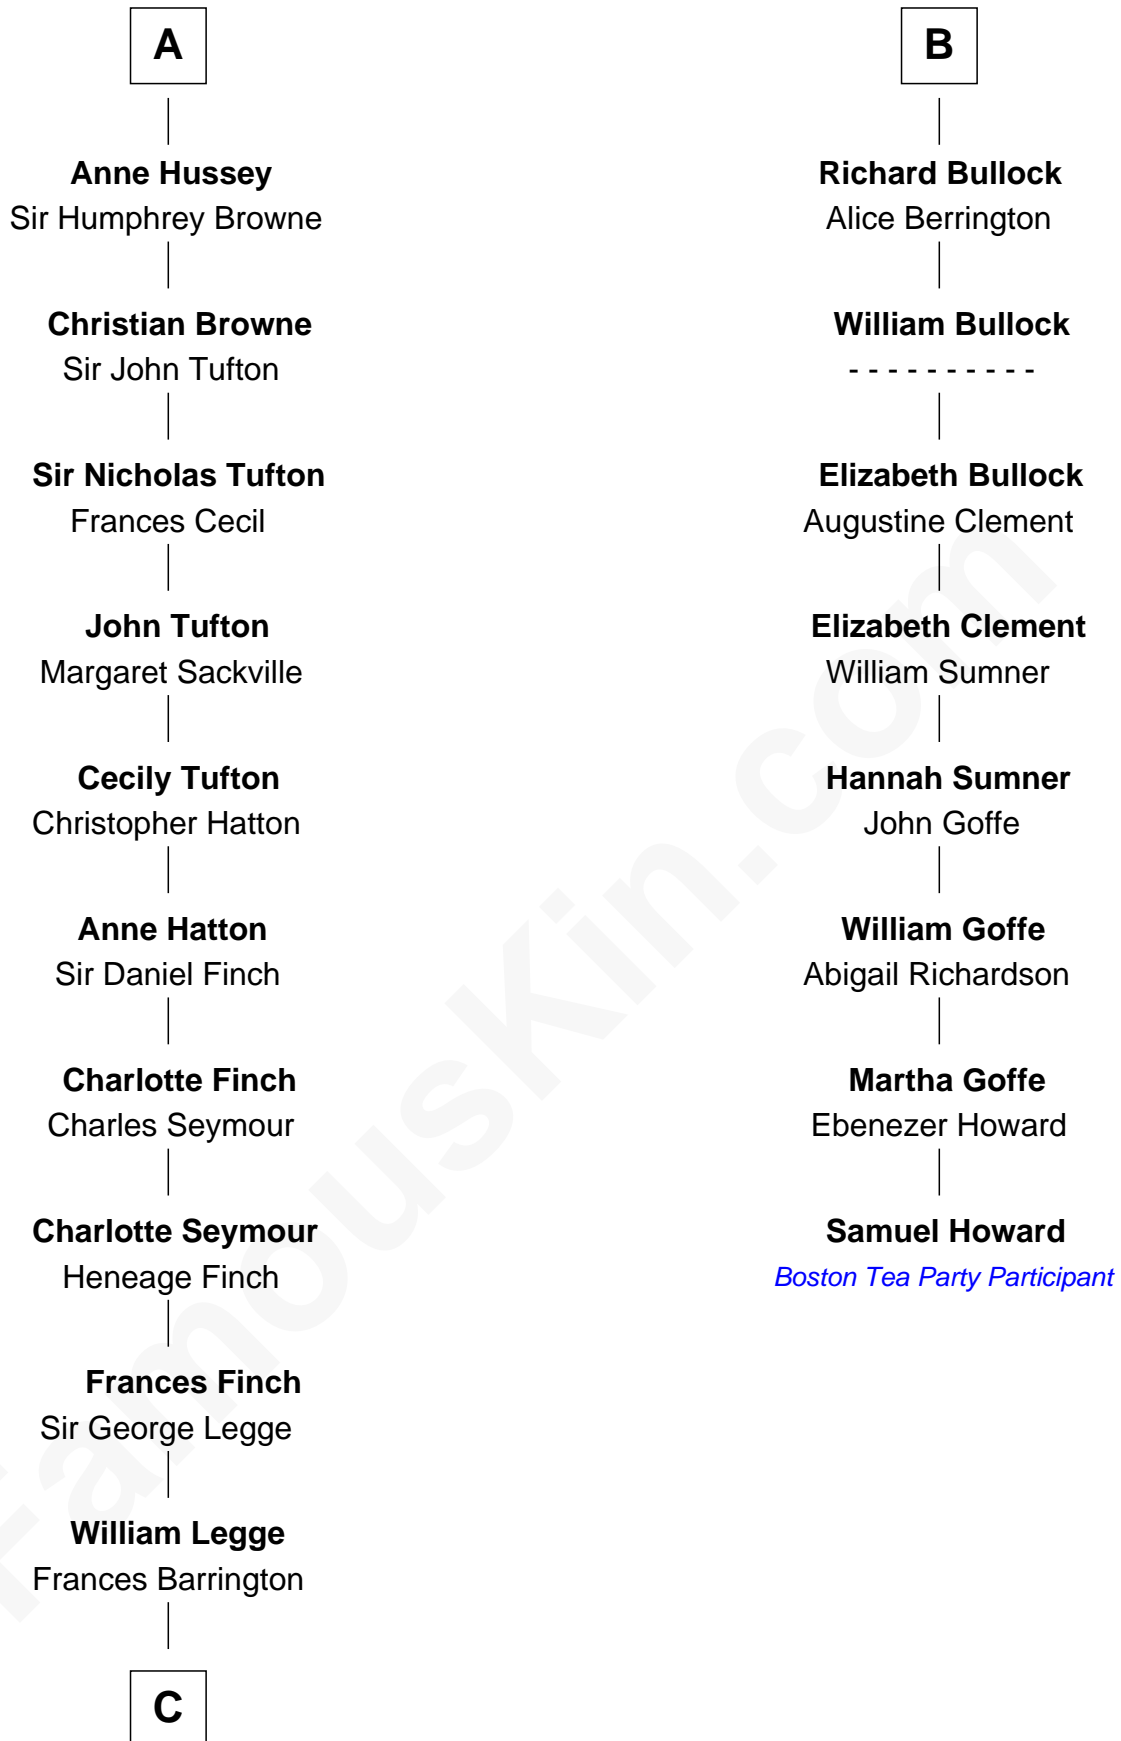

## Relationship Chart of

### Kit Harington

TV Actor - "Game of Thrones"

14th cousin 7 times removed of

### Samuel Howard

Boston Tea Party Participant

**C**

**Edward Henry Legge**  
Cordelia Twysden Molesworth

**Lois Marjorie Legge**  
Ernest Wriothesley Denny

**Lavender Cecilia Denny**  
John Charles Dundas Harington