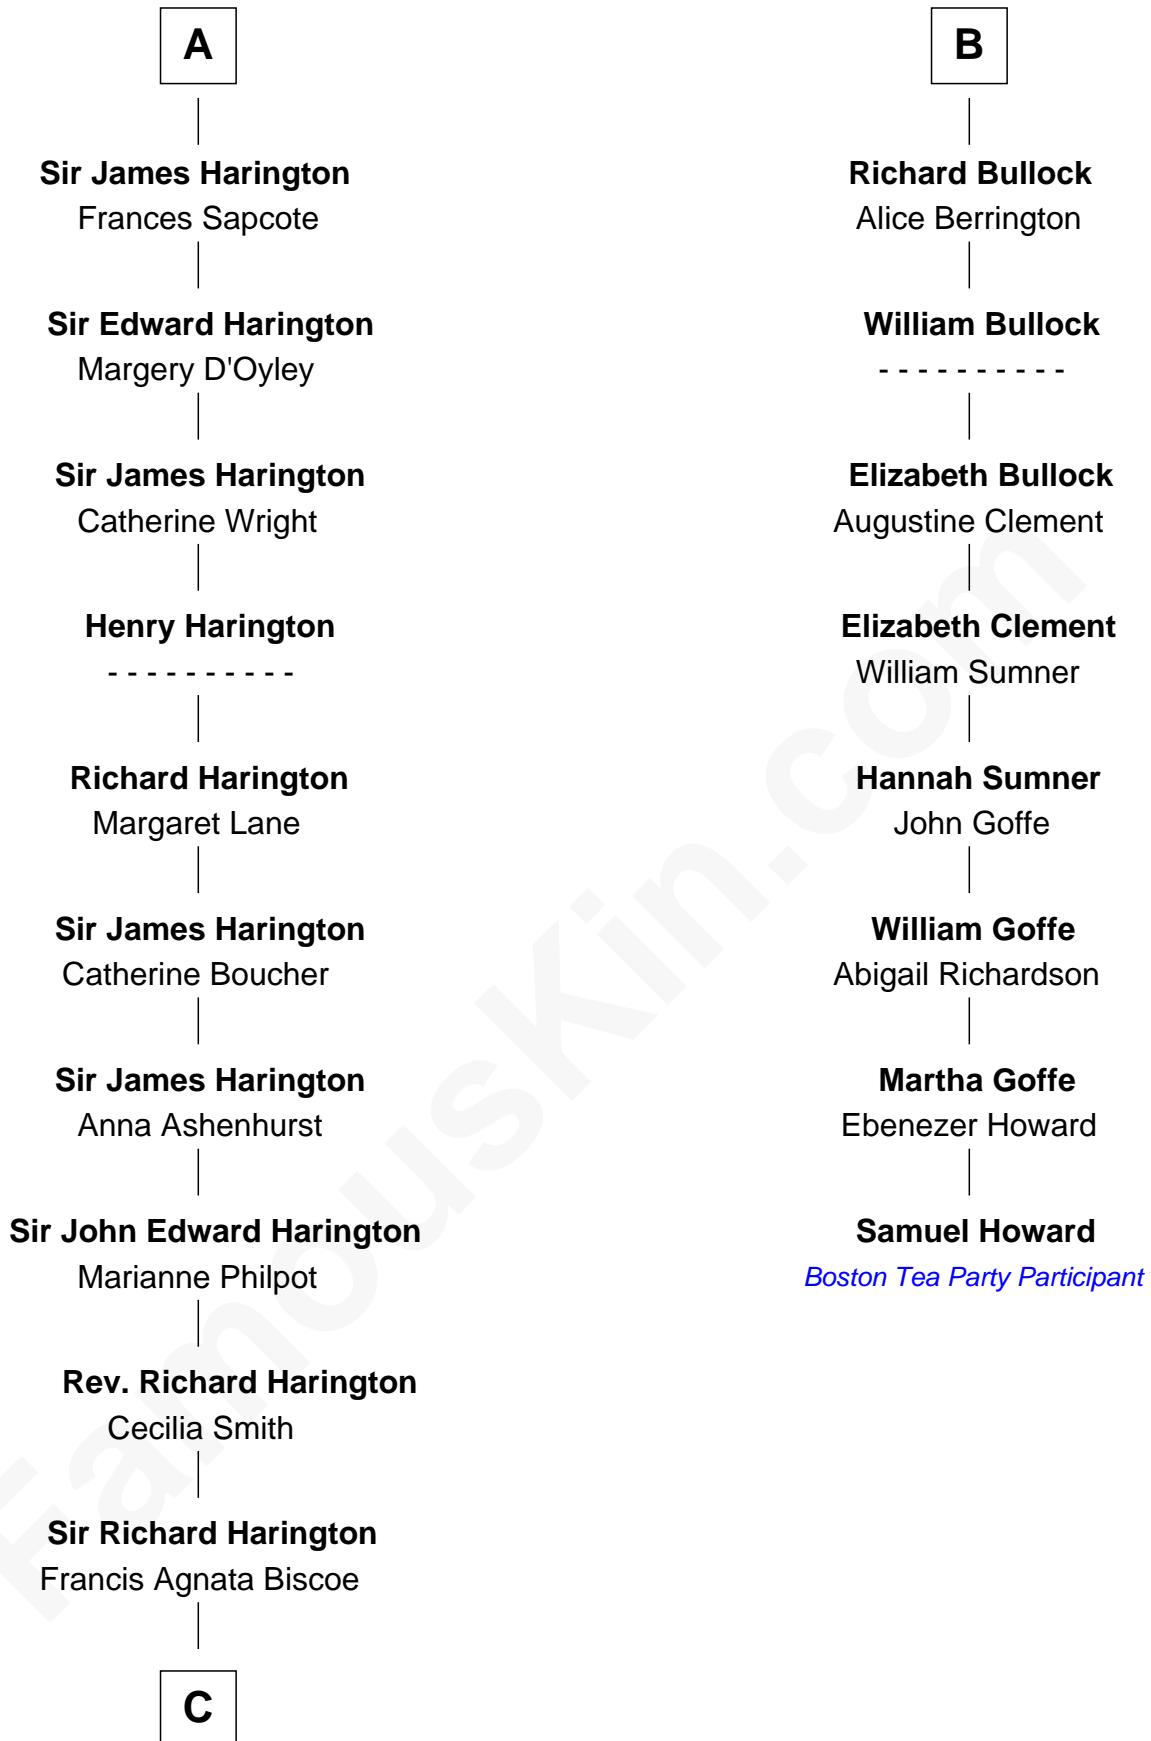

FamousKin.com

Relationship Chart of

Kit Harington

TV Actor - "Game of Thrones"

14th cousin 6 times removed of

Samuel Howard

Boston Tea Party Participant

C

—
Sir Richard Harington

Selina Louisa Grace Dundas

—
John Charles Dundas Harington

Lavender Cecilia Denny

—
Sir David Richard Harington

Deborah Jane Catesby

—
Kit Harington

TV Actor - "Game of Thrones"