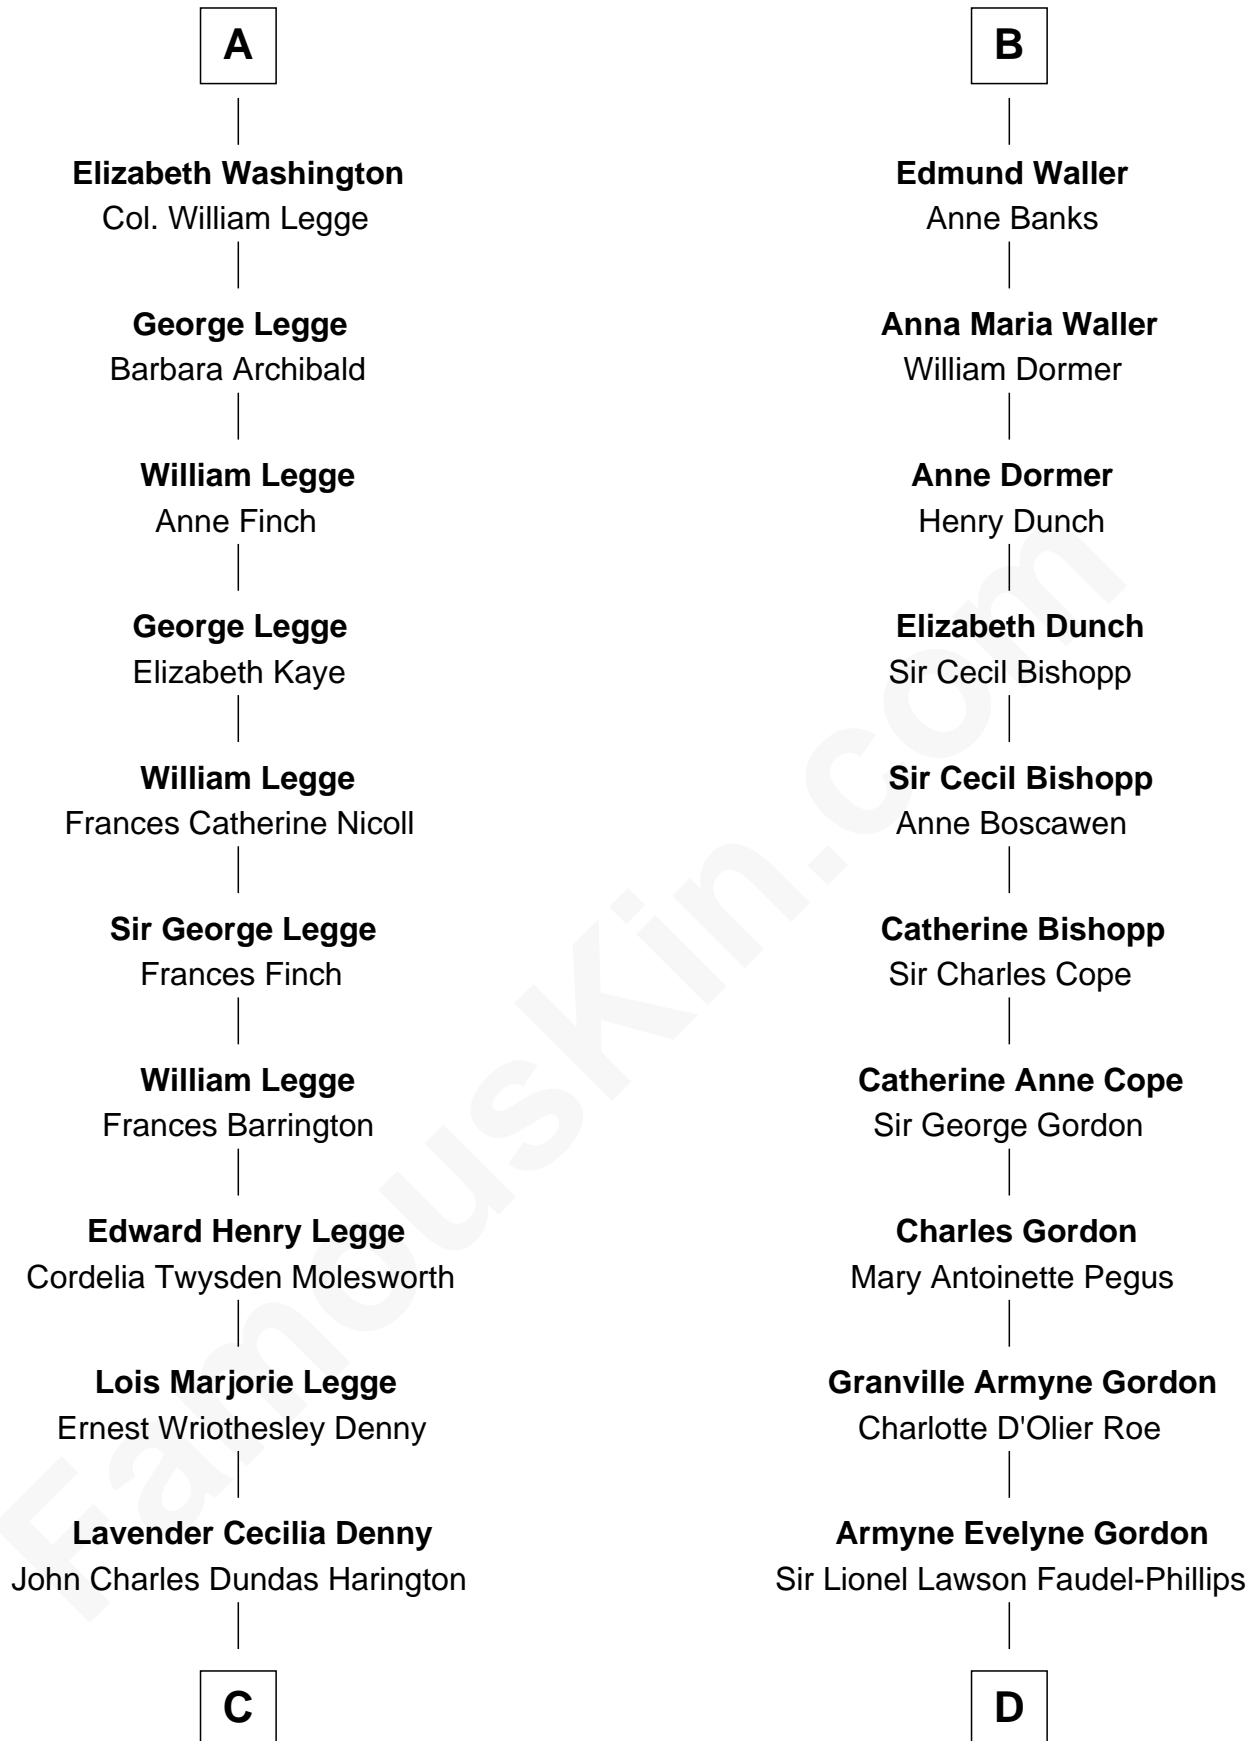

## Relationship Chart of

### Kit Harington

TV Actor - "Game of Thrones"

18th cousin 2 times removed of

### Cara Delevingne

Fashion Model and Movie Actress

**Sir Thomas Blount**  
Margaret de Gresley

**C**

**Sir David Richard Harington**

Deborah Jane Catesby

**Kit Harington**

*TV Actor - "Game of Thrones"*