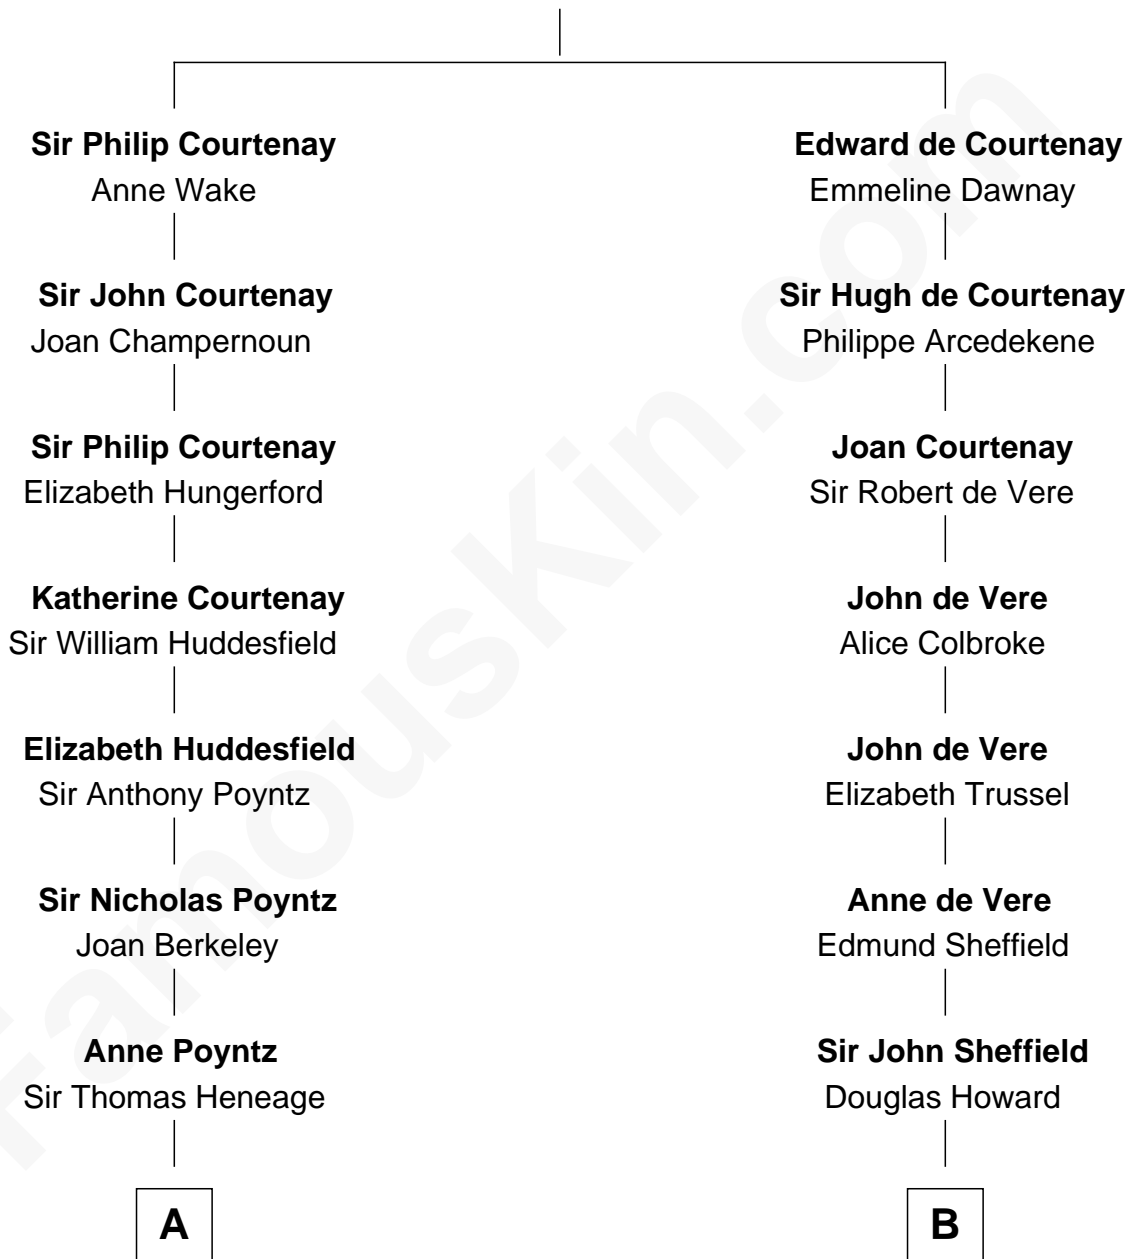

FamousKin.com Relationship Chart of

Kit Harington

TV Actor - "Game of Thrones"

19th cousin of

Cara Delevingne

Fashion Model and Movie Actress

Sir Hugh de Courtenay

Margaret de Bohun

C

Lavender Cecilia Denny
John Charles Dundas Harington

Sir David Richard Harington
Deborah Jane Catesby

Kit Harington
TV Actor - "Game of Thrones"

D

Jane Armyne Sheffield
Sir Jocelyn Edward Greville Stevens