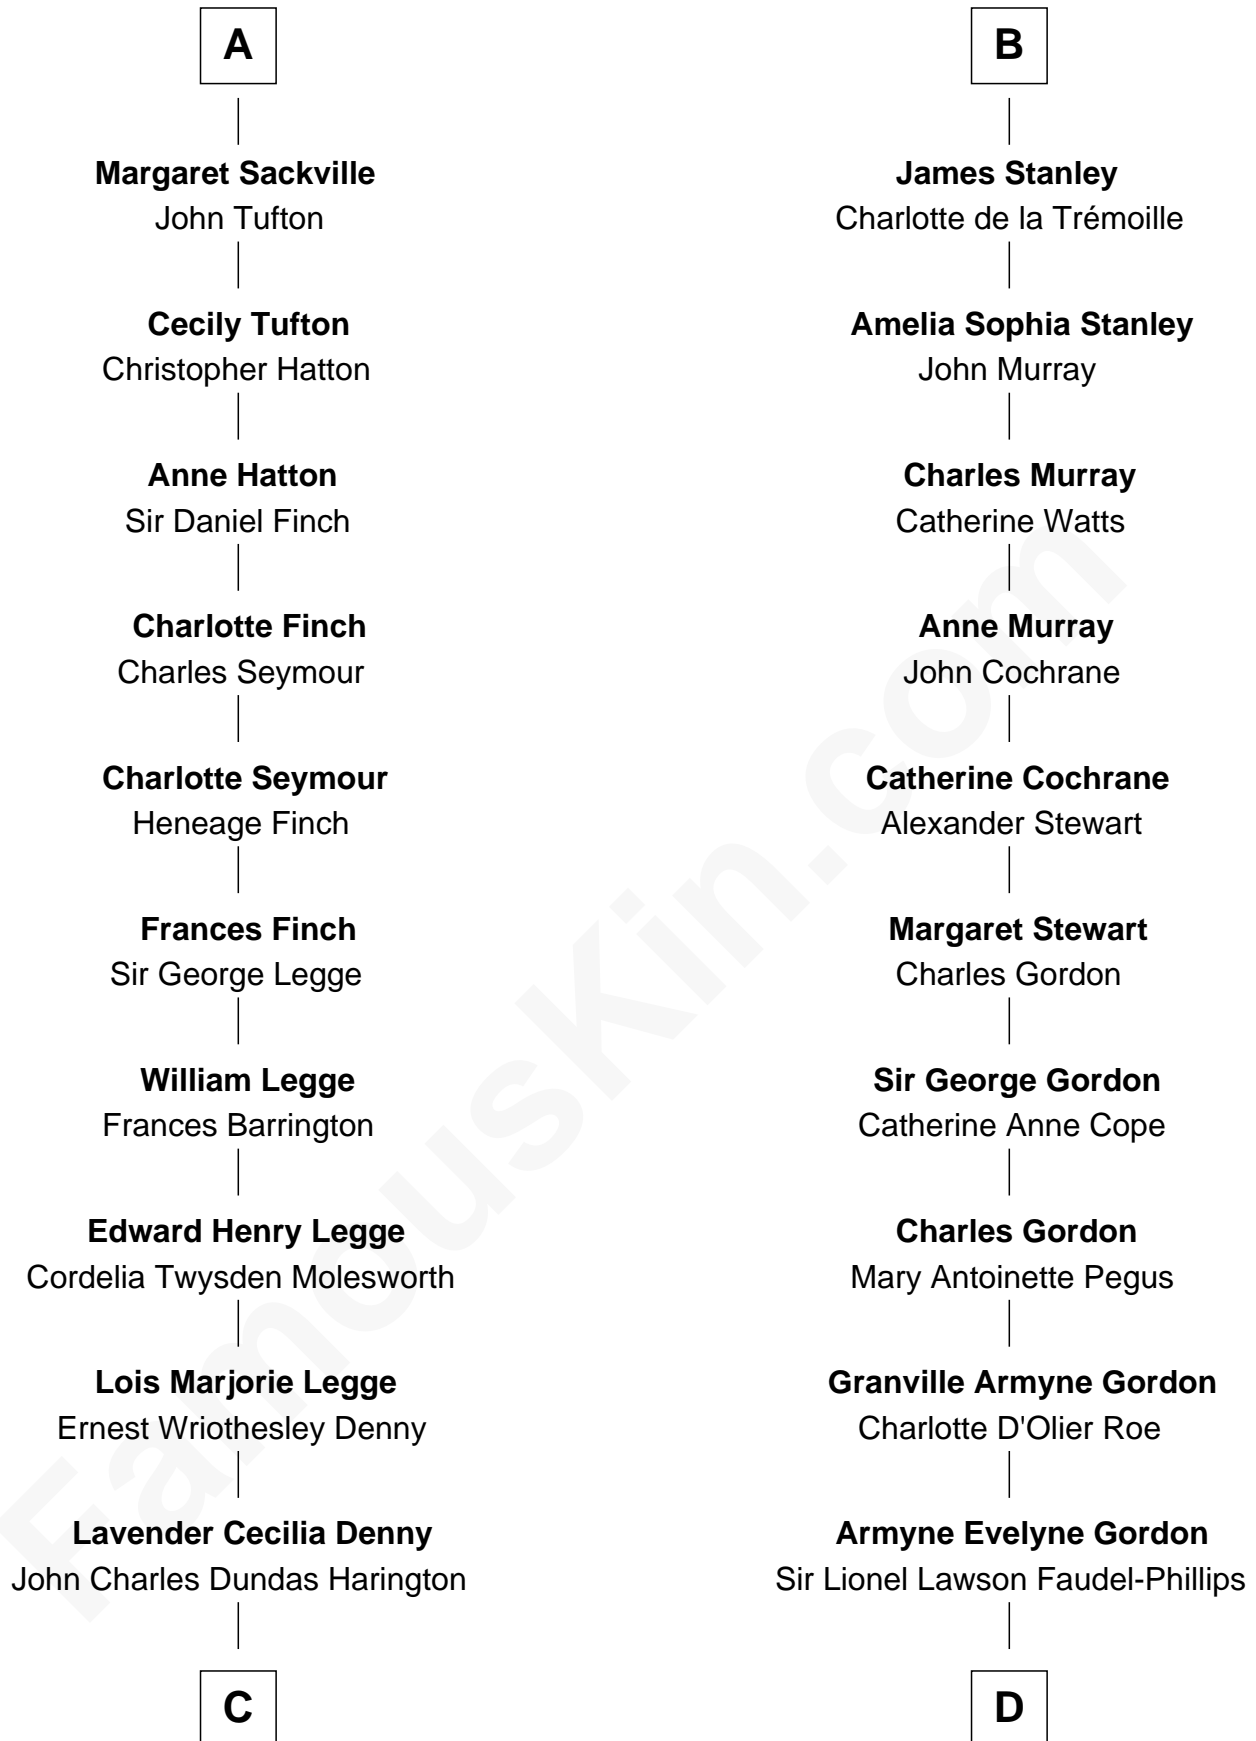

FamousKin.com

Relationship Chart of

Kit Harington

TV Actor - "Game of Thrones"

18th cousin 2 times removed of

Cara Delevingne

Fashion Model and Movie Actress

C

Sir David Richard Harington
Deborah Jane Catesby

Kit Harington
TV Actor - "Game of Thrones"

D

Anne Margaret Faudel-Phillips
John Vincent Sheffield

Jane Armyne Sheffield
Sir Jocelyn Edward Greville Stevens