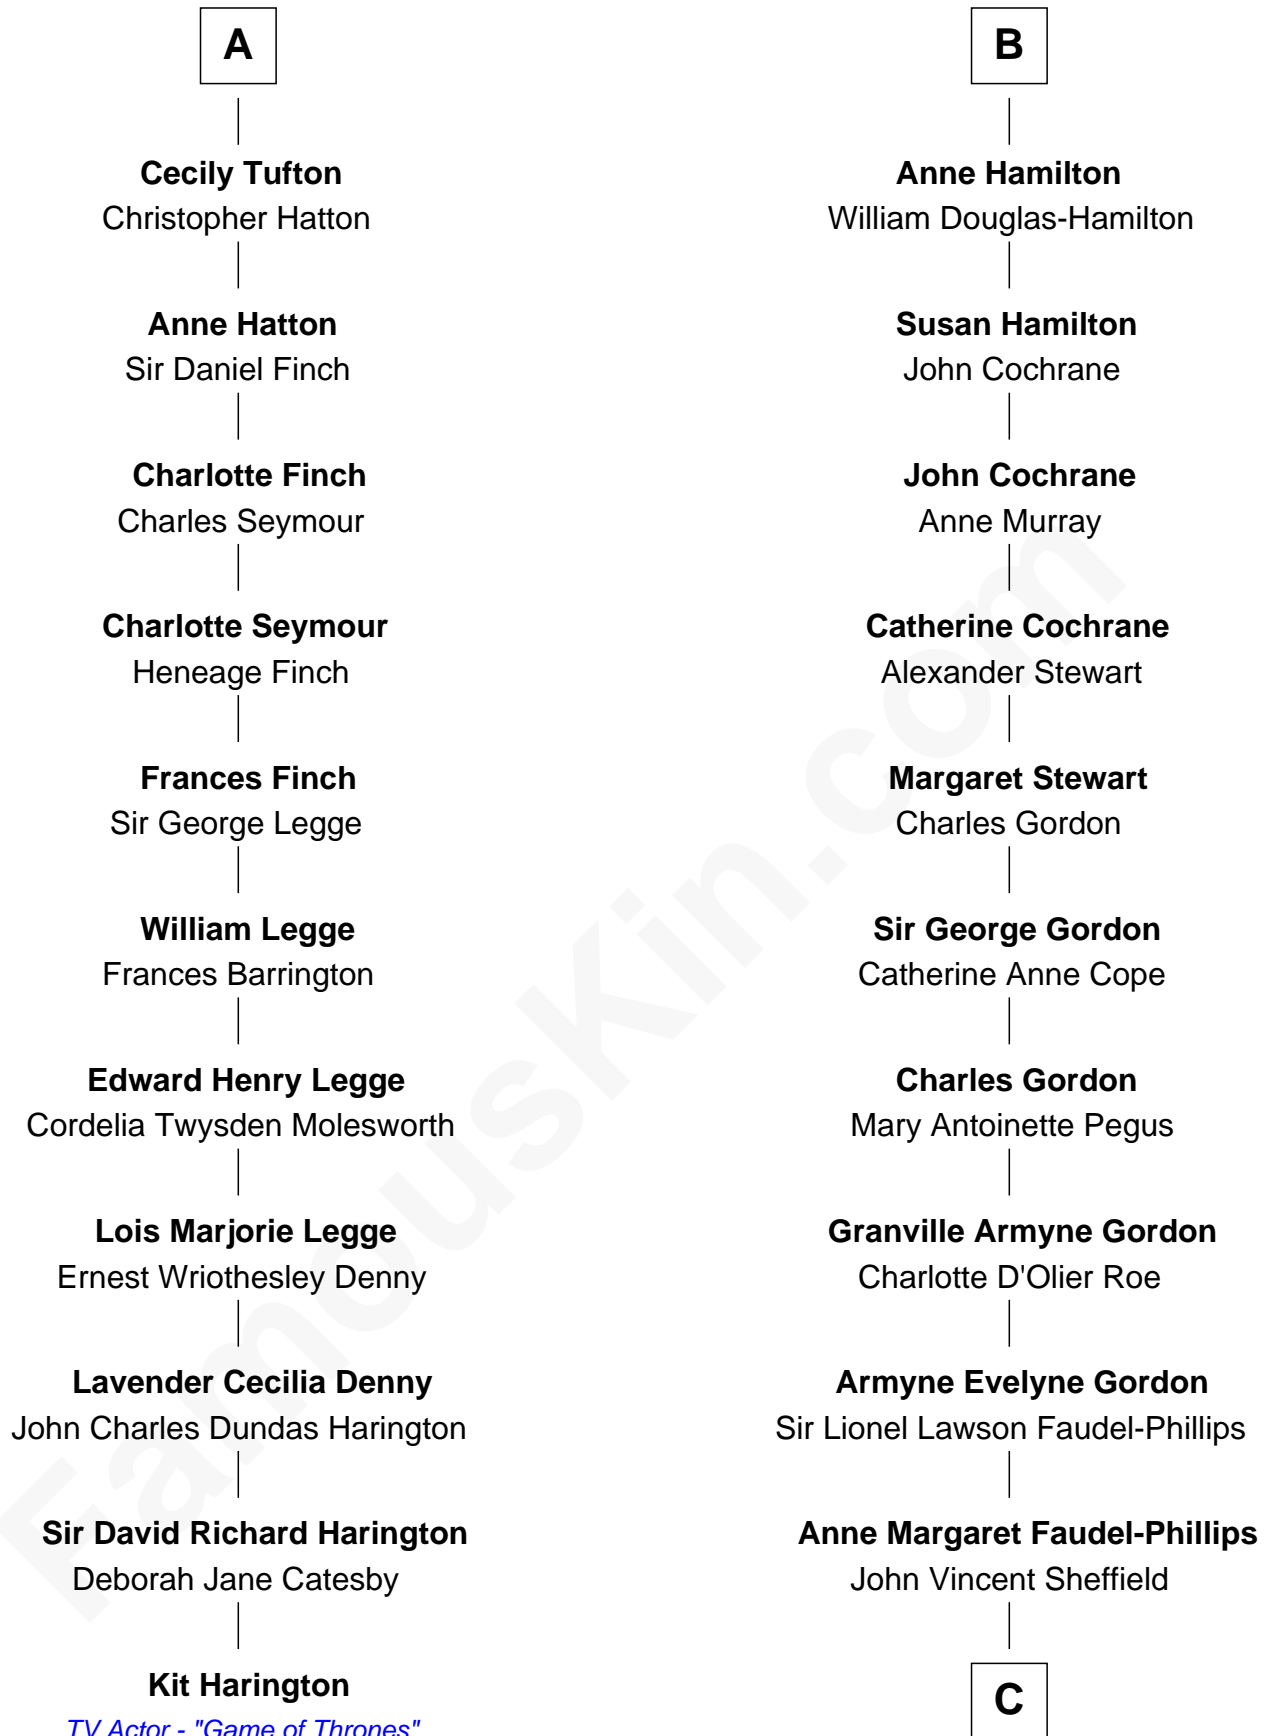

FamousKin.com

Relationship Chart of

Kit Harington

TV Actor - "Game of Thrones"

17th cousin 2 times removed of

Cara Delevingne

Fashion Model and Movie Actress

Sir Thomas Parr

Alice Tunstall

C

Jane Armyne Sheffield
Sir Jocelyn Edward Greville Stevens

Pandora Anne Stevens
Charles Hamar Delevingne

Cara Delevingne
Model and Actress

FamousKin.com